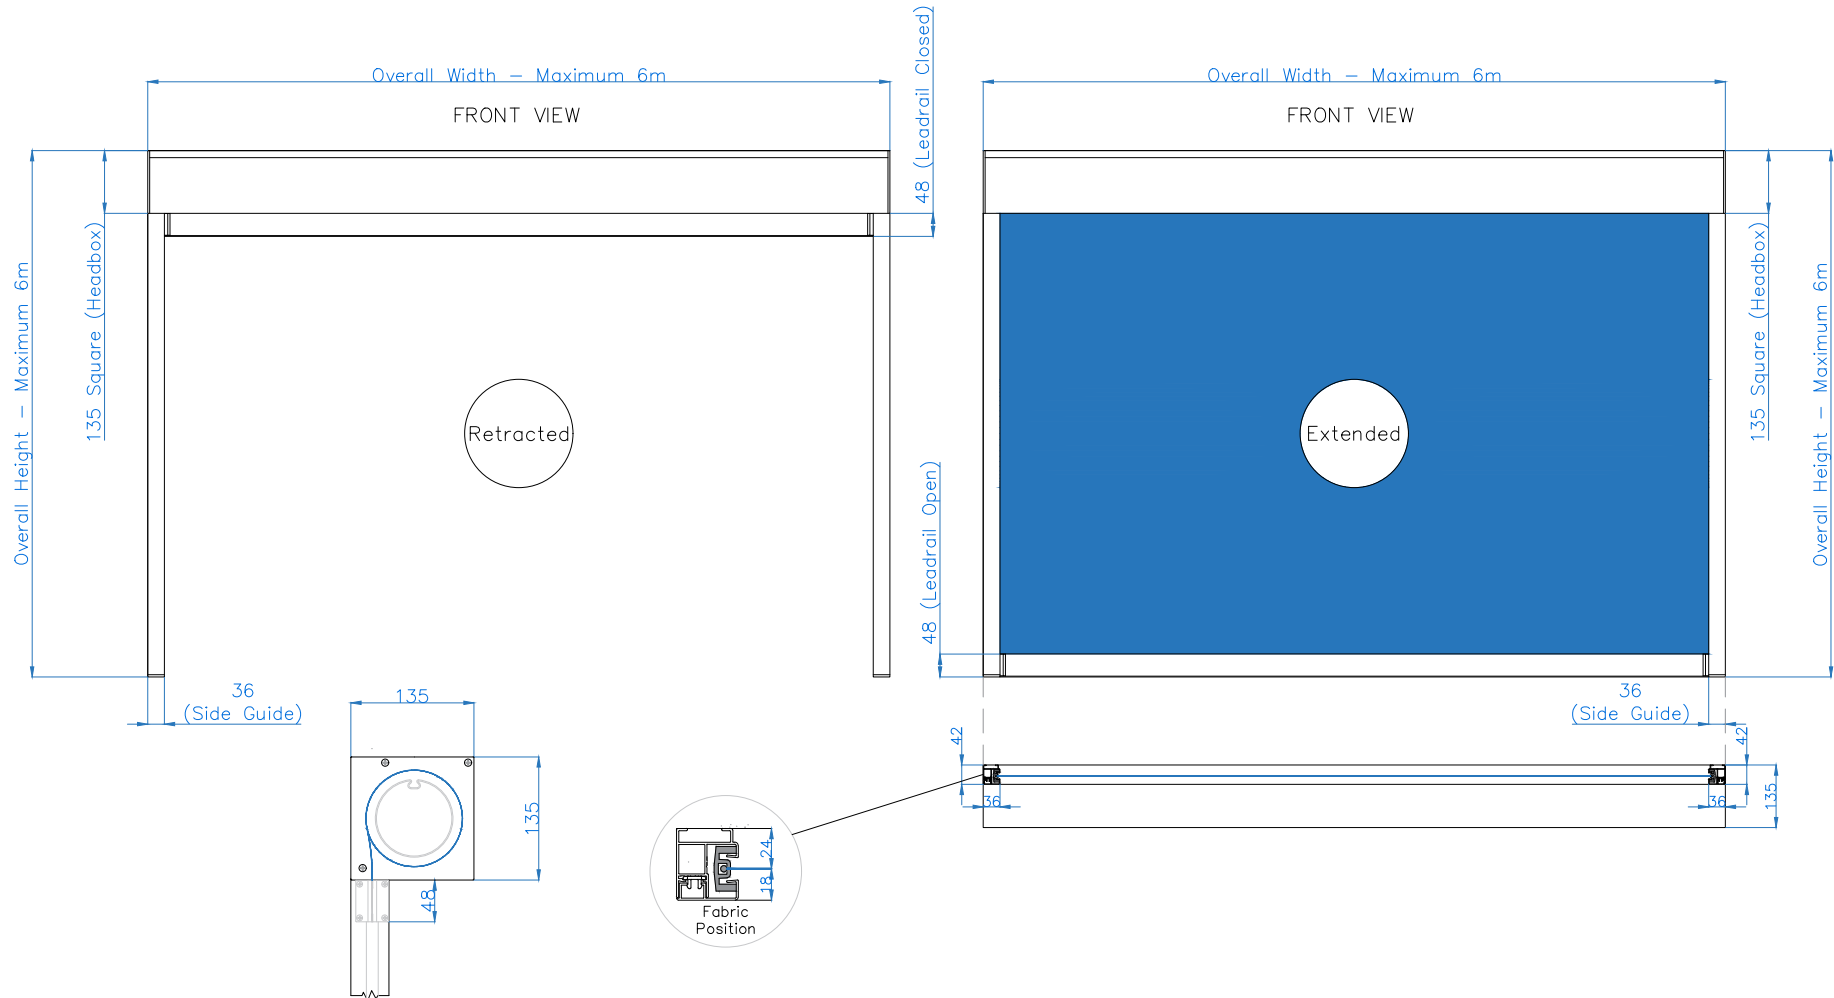

Maximum 18m² surface area

All dimensions are shown in millimetres unless otherwise stated

Tel: 0344 800 1947

info@cbsolarshading.co.uk

www.cbsolarshading.co.uk

HEAD OFFICE, FACTORY & SHOWSITE
Woodhall Business Park, Sudbury, Suffolk, CO10 1WH

Drawing Name: Antigua Arrangement – Single

Drawing Number: CB/ERB/ANT/A-S

Rev:

Date: 19/04/2022

Scale: NTS

Drawn By: CB