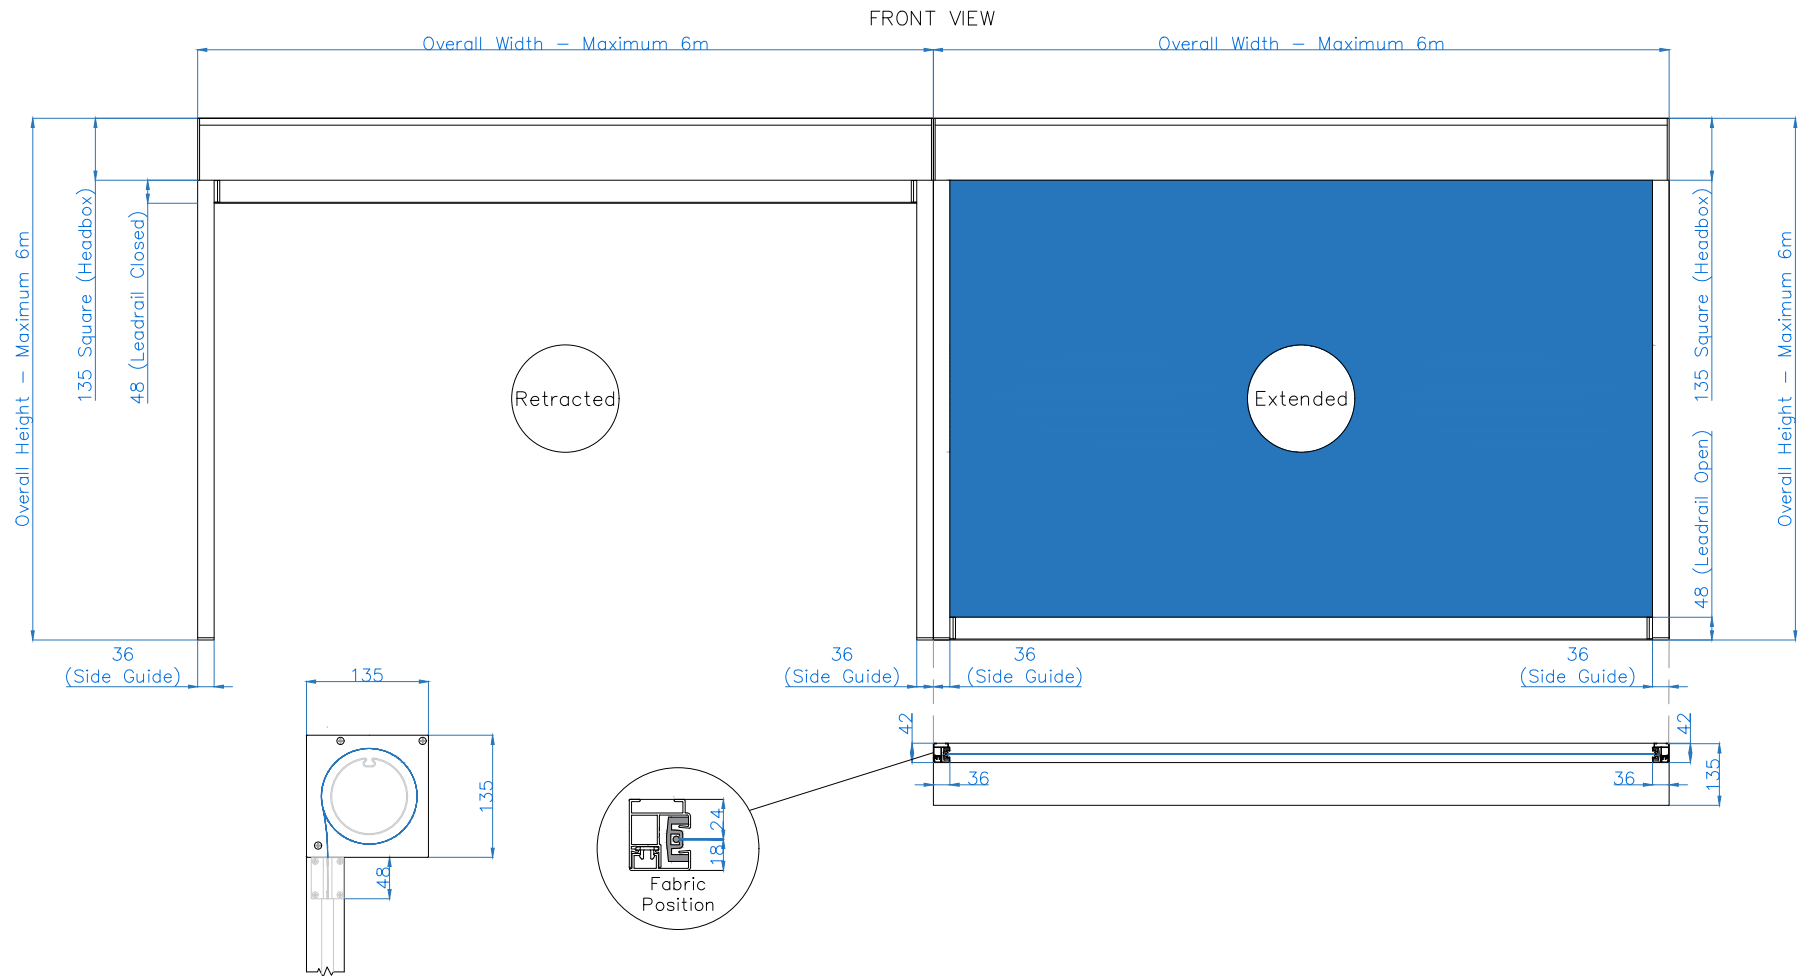

Maximum 18m² surface area, per blind

All dimensions are shown in millimetres unless otherwise stated

Tel: 0344 800 1947
 info@cbsolarshading.co.uk www.cbsolarshading.co.uk
 HEAD OFFICE, FACTORY & SHOWSITE
 Woodhall Business Park, Sudbury, Suffolk, CO10 1WH

Drawing Name: Antigua Arrangement – Twin		
Drawing Number: CB/ERB/ANT/A-T	Rev:	
Date: 19/04/2022	Scale: NTS	Drawn By: CB