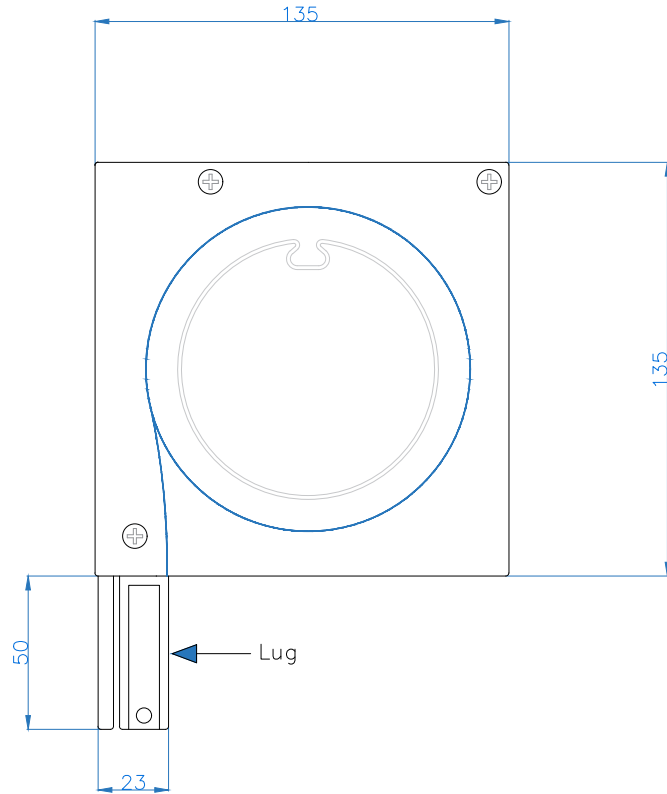

Headbox

SIDE VIEW

Leadrail

SIDE VIEW

Side Guide

PLAN VIEW

Spacer

PLAN VIEW

Drawing Name: Antiquan Sections		
Drawing Number: CB/ERB/ANT/S	Rev:	
Date: 19/04/2022	Scale: NTS	Drawn By: CB