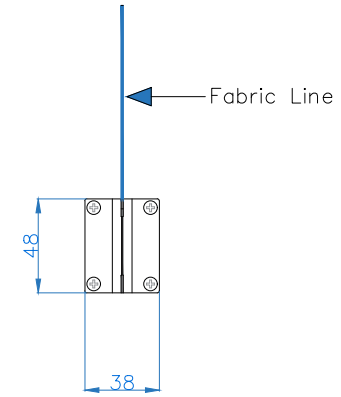

Headbox

SIDE VIEW

Leadrail

SIDE VIEW

Side Guide

PLAN VIEW

Spacer

PLAN VIEW

Drawing Name: Antiquan Sections		
Drawing Number: CB/ERB/ANT/S	Rev:	
Date: 19/04/2022	Scale: NTS	Drawn By: CB