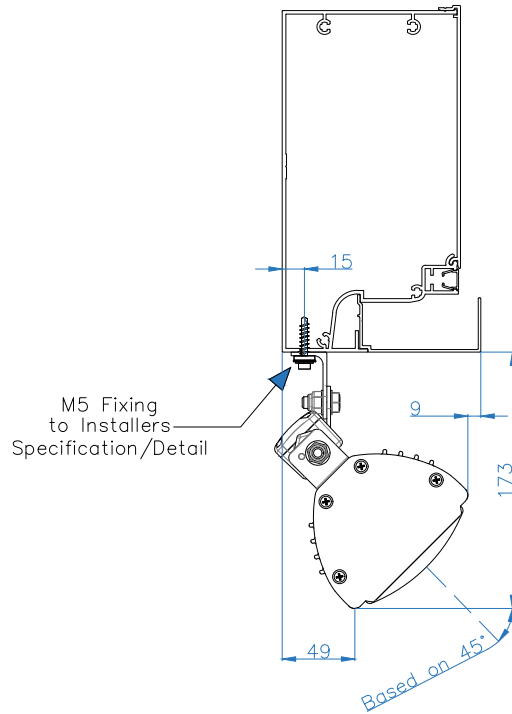

W Cross Beam

L Cross Beams

Cross beam fixing

Cross beam fixing

Gutter fixing
(only for L beam)

All dimensions are shown in millimetres unless otherwise stated

Tel: 0344 800 1947
 info@cbsolarshading.co.uk www.cbsolarshading.co.uk
 HEAD OFFICE, FACTORY & SHOWSITE
 Woodhall Business Park, Sudbury, Suffolk, CO10 1WH