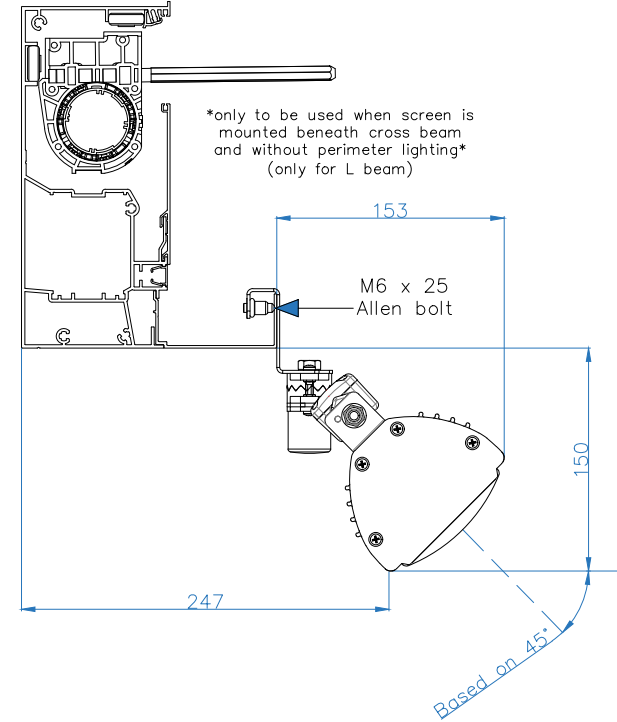

W Cross Beam

L Cross Beams

Cross beam fixing

Cross beam fixing

Gutter fixing
(only for L beam)

All dimensions are shown in millimetres unless otherwise stated

Tel: 0344 800 1947
 info@cbsolarshading.co.uk www.cbsolarshading.co.uk
 HEAD OFFICE, FACTORY & SHOWSITE
 Woodhall Business Park, Sudbury, Suffolk, CO10 1WH