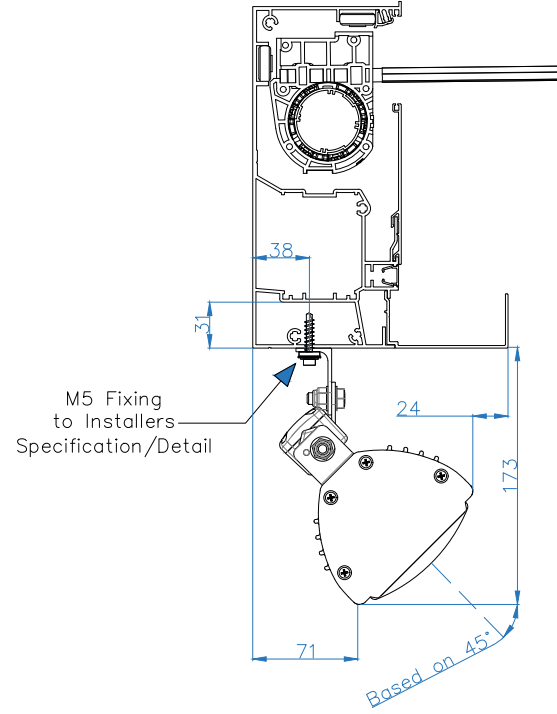

W Cross Beam

L Cross Beams

Cross beam fixing

Cross beam fixing

Gutter fixing
(only for L beam)

All dimensions are shown in millimetres unless otherwise stated

Tel: 0344 800 1947
 info@cbsolarshading.co.uk www.cbsolarshading.co.uk
 HEAD OFFICE, FACTORY & SHOWSITE
 Woodhall Business Park, Sudbury, Suffolk, CO10 1WH