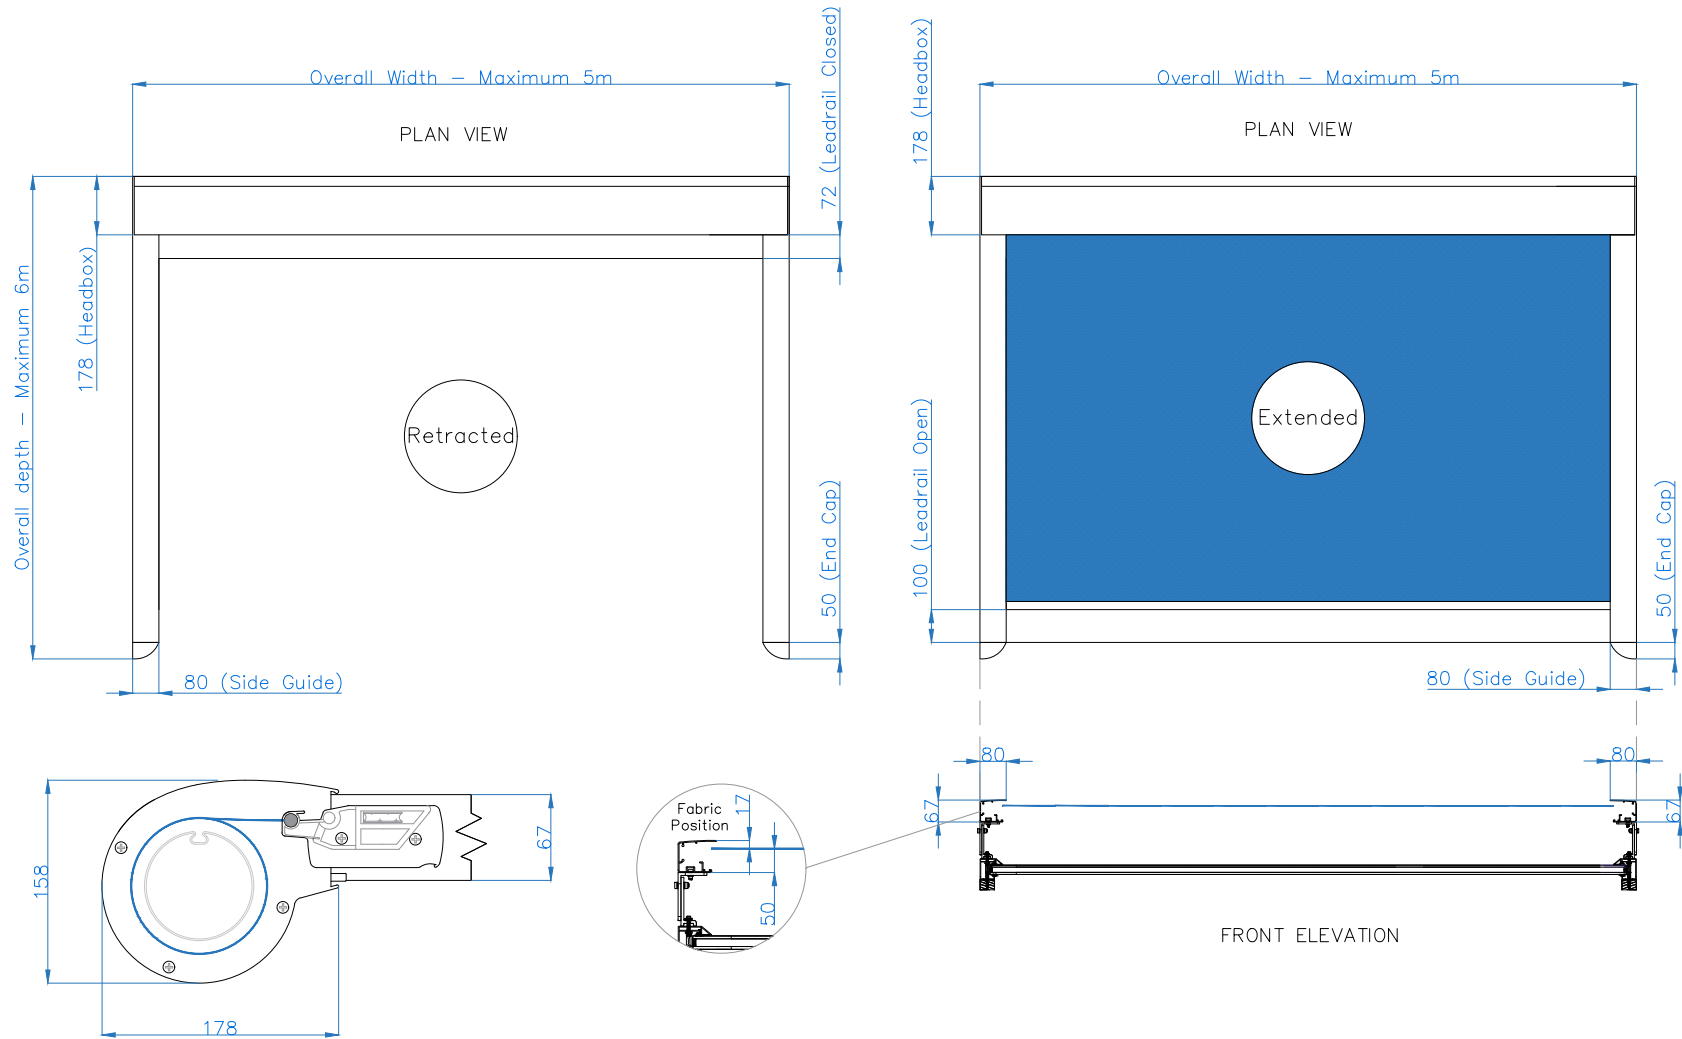

Maximum 18m² surface area

All dimensions are shown in millimetres unless otherwise stated

**CARIBBEAN
BLINDS UK LTD**

Tel: 0344 800 1947

info@cbsolarshading.co.uk

www.cbsolarshading.co.uk

HEAD OFFICE, FACTORY & SHOWSITE
Woodhall Business Park, Sudbury, Suffolk, C010 1WH

Drawing Name: Cayman Arrangement – Single

Drawing Number: CB/TRB/CAY/A-S

Date: 05/04/2022

Scale: NTS

Drawn By: CB