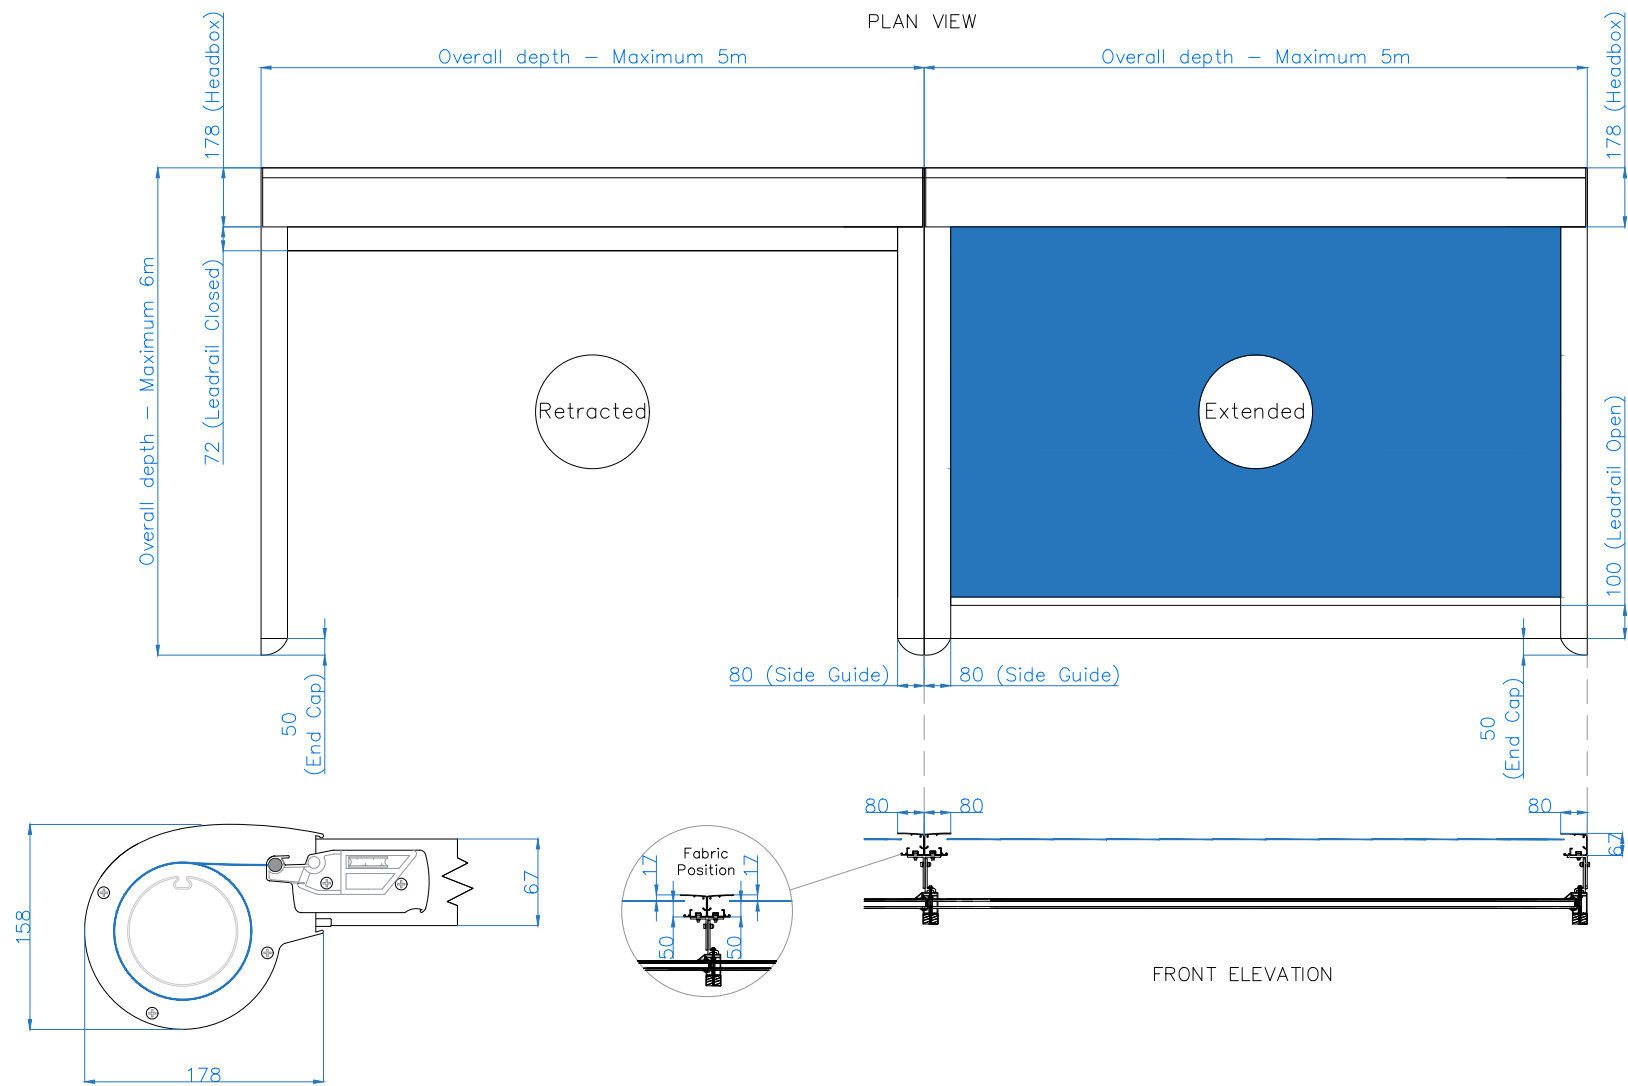

Maximum 18m² surface area

All dimensions are shown in millimetres unless otherwise stated

Tel: 0344 800 1947

info@cbsolarshading.co.uk

www.cbsolarshading.co.uk

HEAD OFFICE, FACTORY & SHOWSITE
Woodhall Business Park, Sudbury, Suffolk, C010 1WH

Drawing Name: Cayman Arrangement – Twin

Drawing Number: CB/TRB/CAY/A-T

Date: 05/04/2022

Scale: NTS

Drawn By: CB