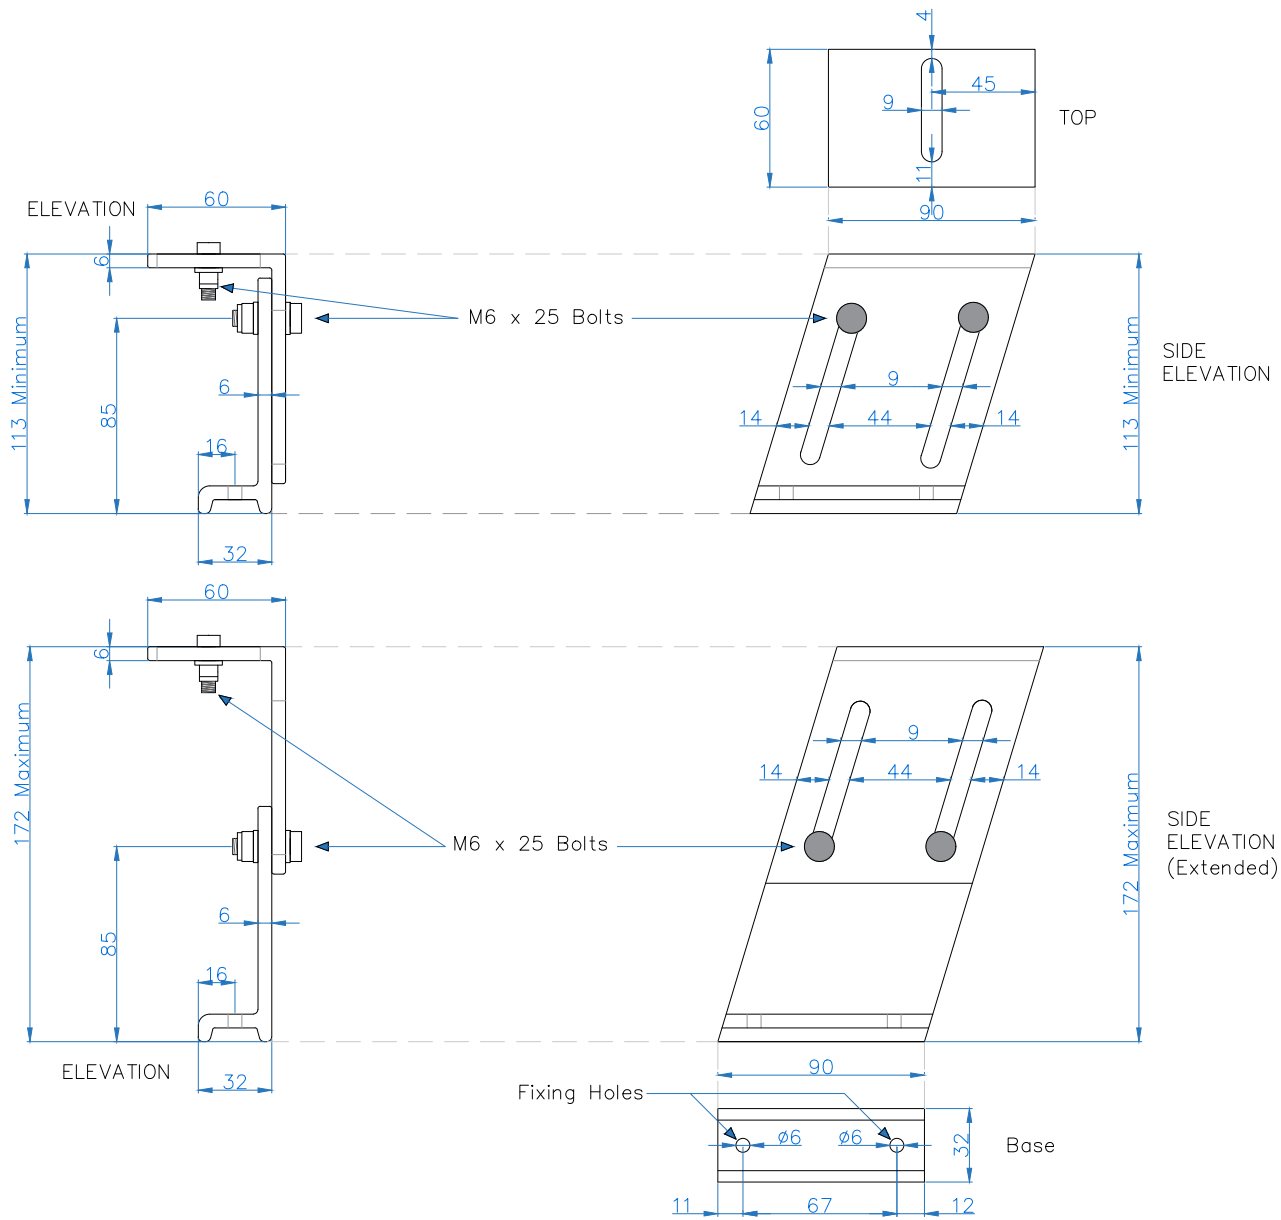

Brackets are handed  
(Right hand bracket shown)

All dimensions are shown in millimetres unless otherwise stated

Tel: 0344 800 1947  
 info@cbsolarshading.co.uk    www.cbsolarshading.co.uk  
 HEAD OFFICE, FACTORY & SHOWSITE  
 Woodhall Business Park, Sudbury, Suffolk, CO10 1WH

Drawing Name: Cayman Face Fix Bracket		
Drawing Number: CB/TRB/CAY/FFB		
Date: 05/04/2022	Scale: NTS	Drawn By: CB