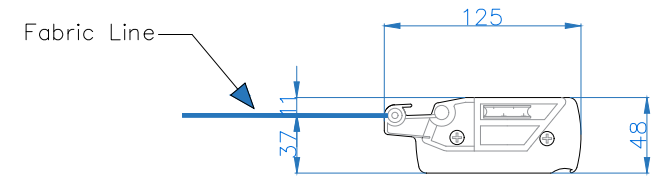

Cassette

Leadrail

SIDE VIEW

Side Guide

FRONT VIEW

All dimensions are shown in millimetres unless otherwise stated

**CARIBBEAN  
BLINDS** UK LTD

Tel: 0344 800 1947