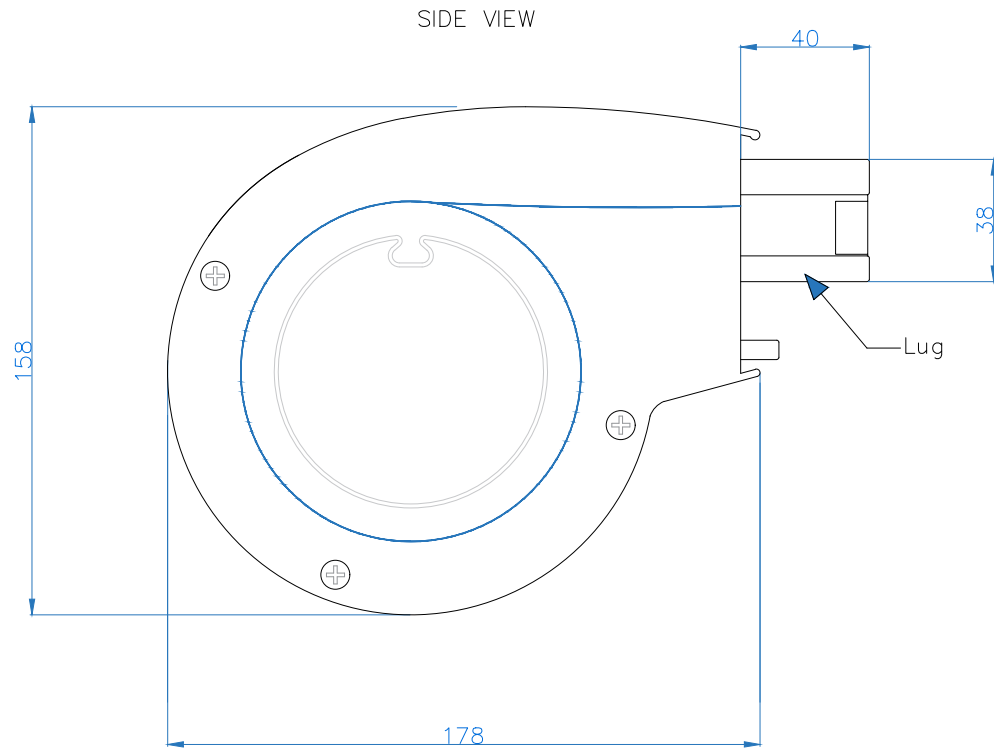

Cassette

Leadrail

SIDE VIEW

Side Guide

FRONT VIEW

All dimensions are shown in millimetres unless otherwise stated

**CARIBBEAN  
BLINDS** UK LTD

Tel: 0344 800 1947

Drawing Name: Cayman Sections

Drawing Number: CB/TRB/CAY/SEC

Date: 05/04/2022

Scale: NTS

Drawn By: CB