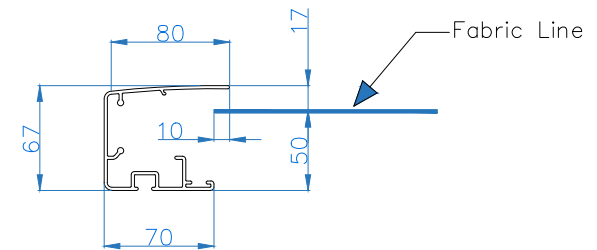

Cassette

Leadrail

SIDE VIEW

Side Guide

FRONT VIEW

All dimensions are shown in millimetres unless otherwise stated

**CARIBBEAN  
BLINDS** UK LTD

Tel: 0344 800 1947