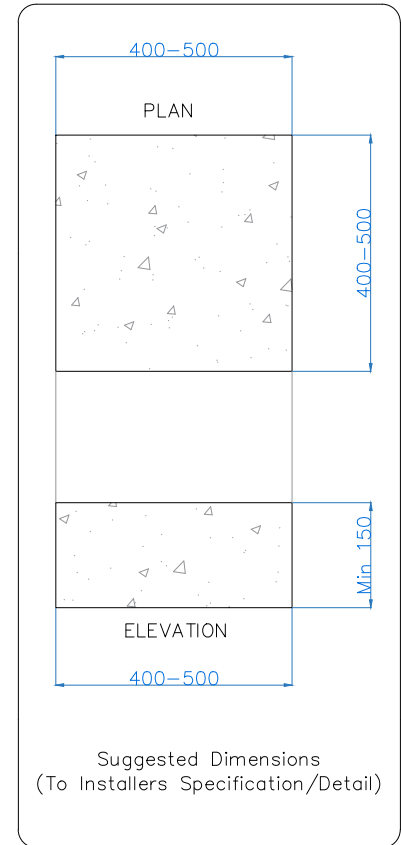

Structure weighs 100kg + 25kg per m²

All dimensions are shown in millimetres unless otherwise stated

Tel: 0344 800 1947
 info@cbsolarshading.co.uk www.cbsolarshading.co.uk
 HEAD OFFICE, FACTORY & SHOWSITE
 Woodhall Business Park, Sudbury, Suffolk, CO10 1WH

Drawing Name: Classic Pod Concrete Pad Setting Out		
Drawing Number: CB/OLP/CLA/CPSO		
Date: 27/05/2022	Scale: NTS	Drawn By: CB