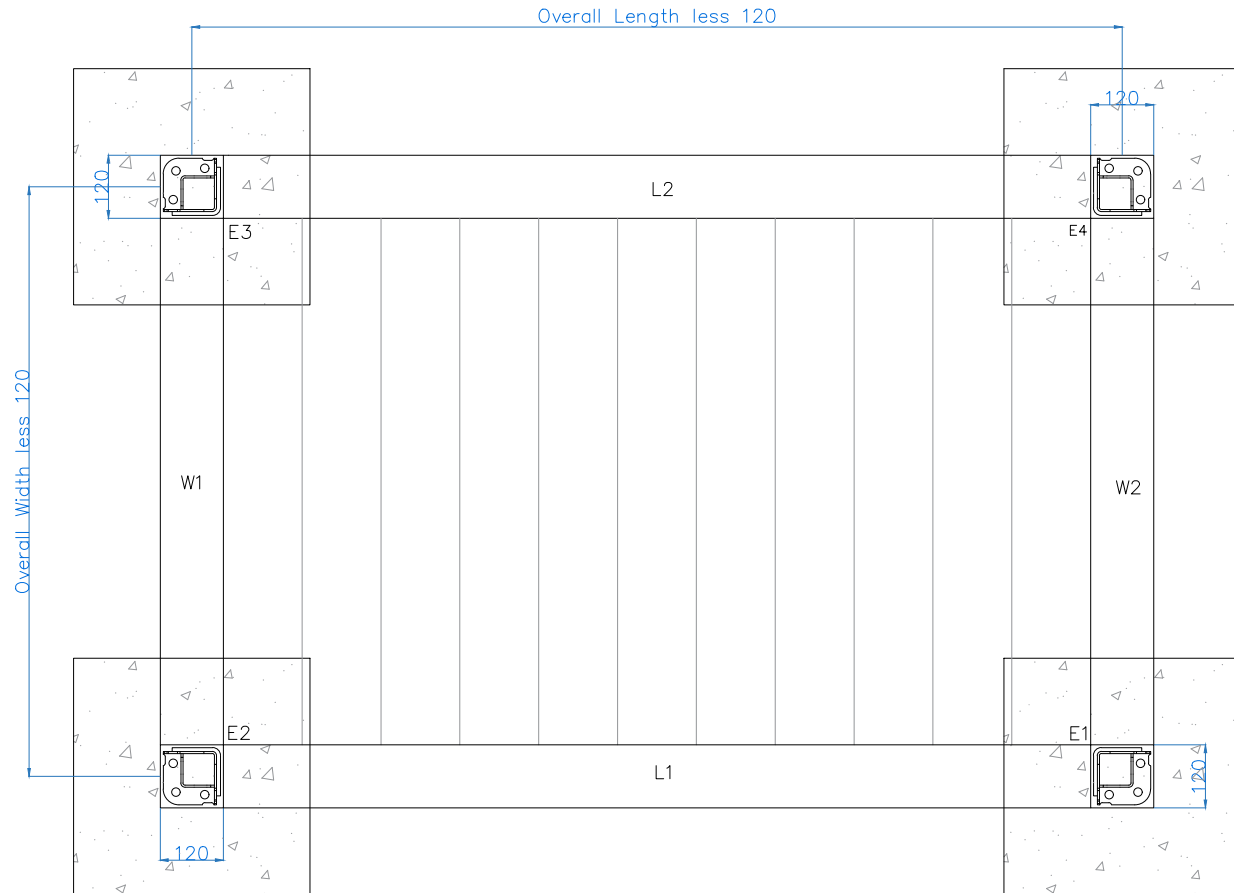

Structure weighs 100kg + 25kg per m²

All dimensions are shown in millimetres unless otherwise stated

Tel: 0344 800 1947
 info@cbsolarshading.co.uk www.cbsolarshading.co.uk
 HEAD OFFICE, FACTORY & SHOWSITE
 Woodhall Business Park, Sudbury, Suffolk, CO10 1WH

Drawing Name: Classic Pod Concrete Pad Setting Out		
Drawing Number: CB/OLP/CLA/CPSO		
Date: 27/05/2022	Scale: NTS	Drawn By: CB