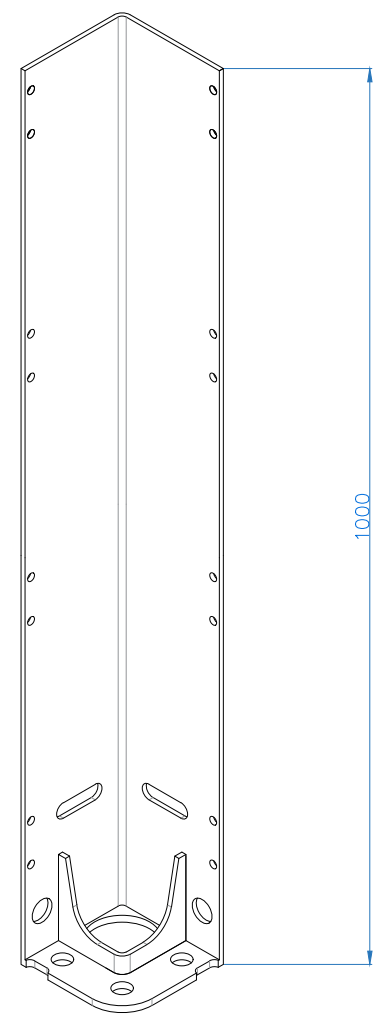

3D INTERNAL BASE PLATE

All dimensions are shown in millimetres unless otherwise stated

Tel: 0344 800 1947
 info@cbsolarshading.co.uk www.cbsolarshading.co.uk
 HEAD OFFICE, FACTORY & SHOWSITE
 Woodhall Business Park, Sudbury, Suffolk, C010 1WH

Drawing Name: Classic Pod Corner Post Base Plate		
Drawing Number: CN/OLP/CLA/CPBP		
Date: 27/05/2022	Scale: NTS	Drawn By: CB