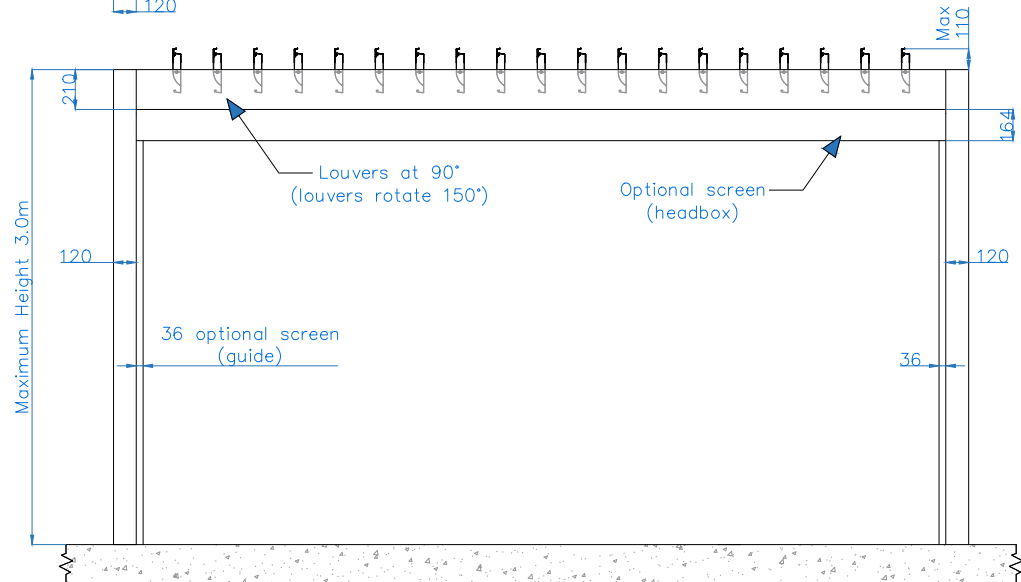

Roof Motor Position &
Roof Rotation Opening Direction

Corner Post

ELEVATION

All dimensions are shown in millimetres unless otherwise stated

**CARIBBEAN
BLINDS UK LTD**

Tel: 0344 800 1947

info@cbsolarshading.co.uk

Drawing Name: Classic Pod Single Module
Plan & Elevation

Drawing Number: CB/DLP/CLA/SM-PE

Date: 27/05/2022

Scale: NTS

Drawn By: CB