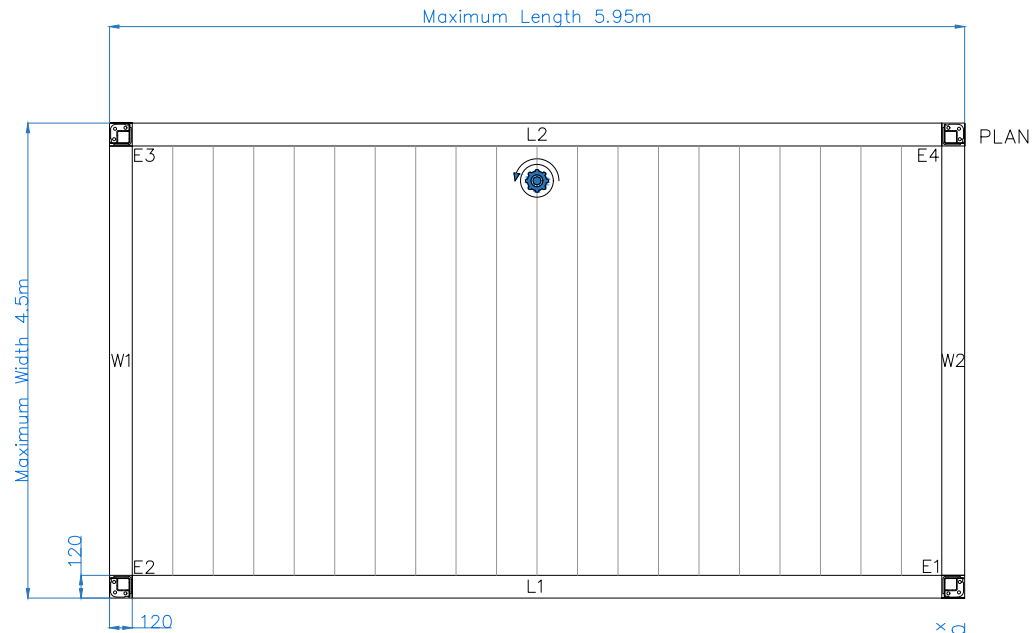

Roof Motor Position &
Roof Rotation Opening Direction

Corner Post

ELEVATION

All dimensions are shown in millimetres unless otherwise stated

**CARIBBEAN
BLINDS UK LTD**

Tel: 0344 800 1947

info@cbsolarshading.co.uk

Drawing Name: Classic Pod Single Module
Plan & Elevation

Drawing Number: CB/DLP/CLA/SM-PE

Date: 27/05/2022

Scale: NTS

Drawn By: CB