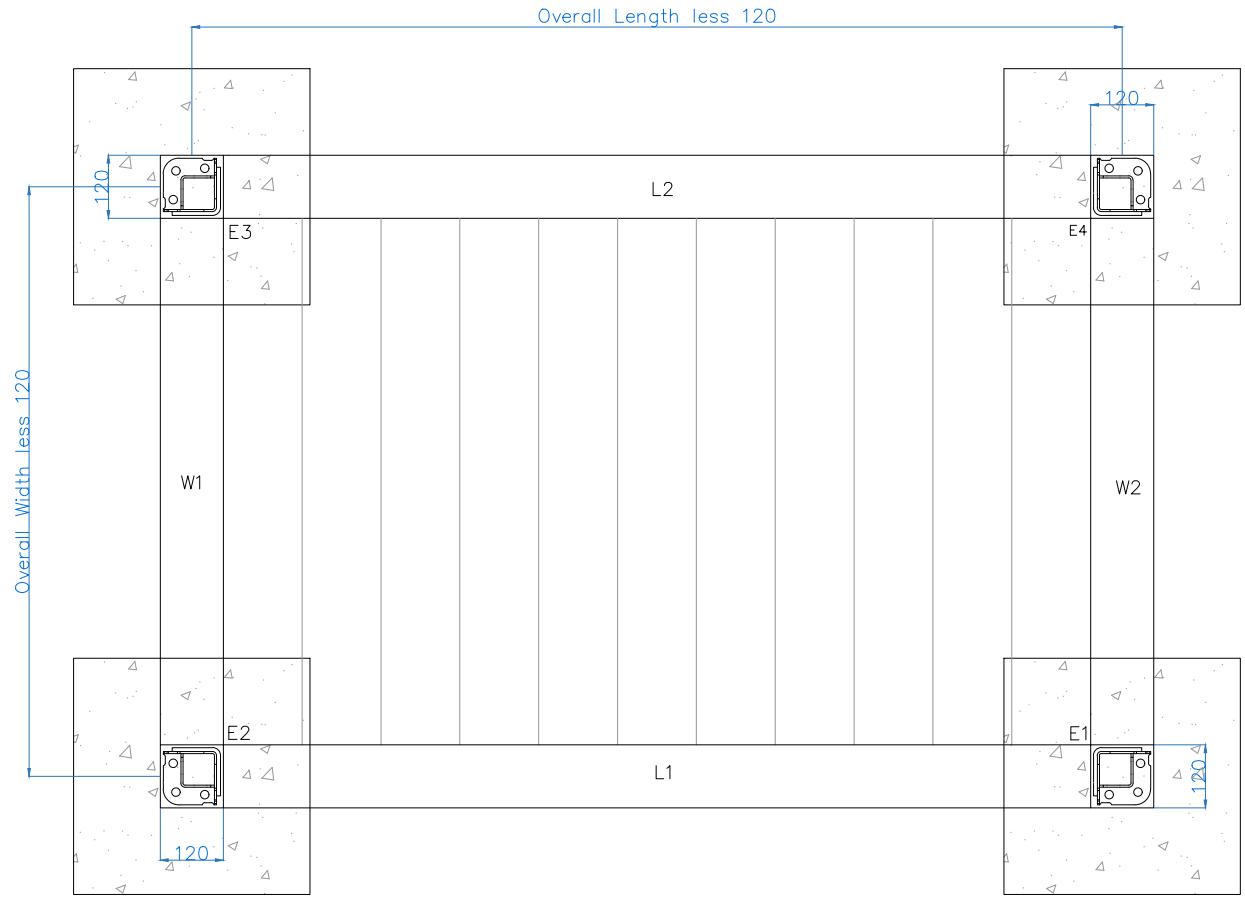

Structure weighs 100kg + 25kg per m<sup>2</sup>

All dimensions are shown in millimetres unless otherwise stated

Tel: 0344 800 1947  
 info@cbsolarshading.co.uk    www.cbsolarshading.co.uk  
 HEAD OFFICE, FACTORY & SHOWSITE  
 Woodhall Business Park, Sudbury, Suffolk, C010 1WH

Drawing Name: Deluxe Pod Concrete Pad Setting Out		
Drawing Number: CB/OLP/DEL/CPSO		
Date: 19/04/2022	Scale: NTS	Drawn By: CB