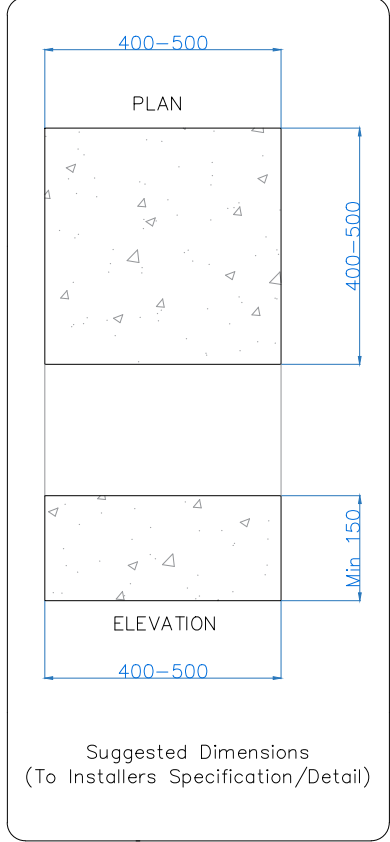

Structure weighs 100kg + 25kg per m<sup>2</sup>

All dimensions are shown in millimetres unless otherwise stated

Tel: 0344 800 1947  
 info@cbsolarshading.co.uk    www.cbsolarshading.co.uk  
 HEAD OFFICE, FACTORY & SHOWSITE  
 Woodhall Business Park, Sudbury, Suffolk, C010 1WH

Drawing Name: Deluxe Pod Concrete Pad Setting Out		
Drawing Number: CB/OLP/DEL/CPSO		
Date: 19/04/2022	Scale: NTS	Drawn By: CB