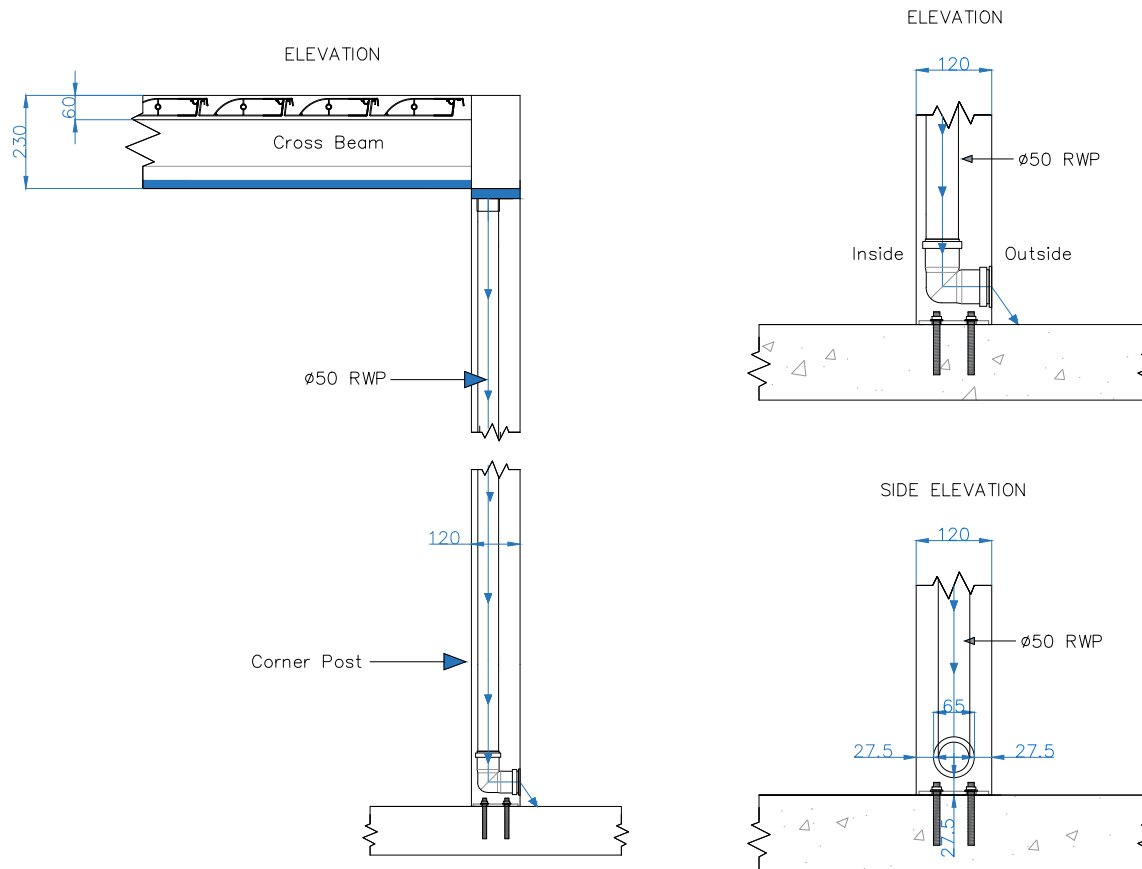

One drainage post required per 15m<sup>2</sup> roof surface area

All dimensions are shown in millimetres unless otherwise stated

Tel: 0344 800 1947

info@cbsolarshading.co.uk

www.cbsolarshading.co.uk

HEAD OFFICE, FACTORY & SHOWSITE  
Woodhall Business Park, Sudbury, Suffolk, CO10 1WH

Drawing Name: Deluxe Pod Corner Post Drainage Detail

Drawing Number: CB/O LP/DEL/CPDD

Date: 19/04/2022

Scale: NTS

Drawn By: CB