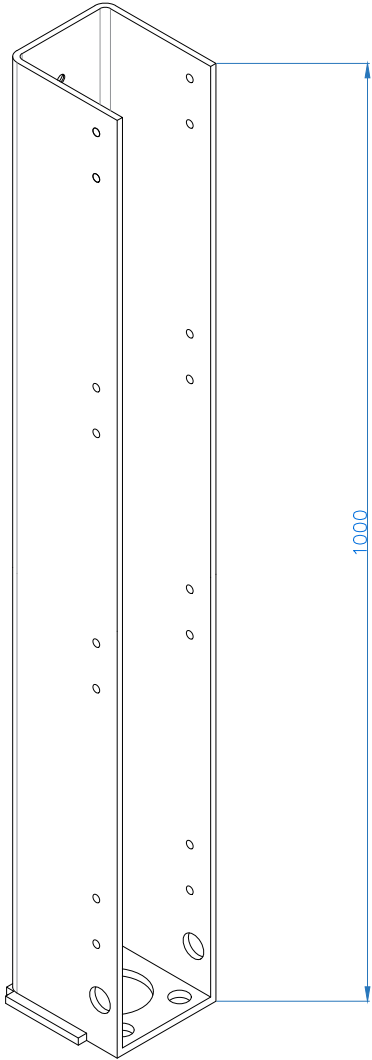

3D INTERNAL BASE PLATE

All dimensions are shown in millimetres unless otherwise stated

Tel: 0344 800 1947
 info@cbsolarshading.co.uk www.cbsolarshading.co.uk

HEAD OFFICE, FACTORY & SHOWSITE
 Woodhall Business Park, Sudbury, Suffolk, CO10 1WH

Drawing Name: Deluxe Pod Coupled/Intermediate Post Base Plate

Drawing Number: CB/OLP/DEL/CIPBP

Date: 19/04/2022 Scale: NTS Drawn By: CB