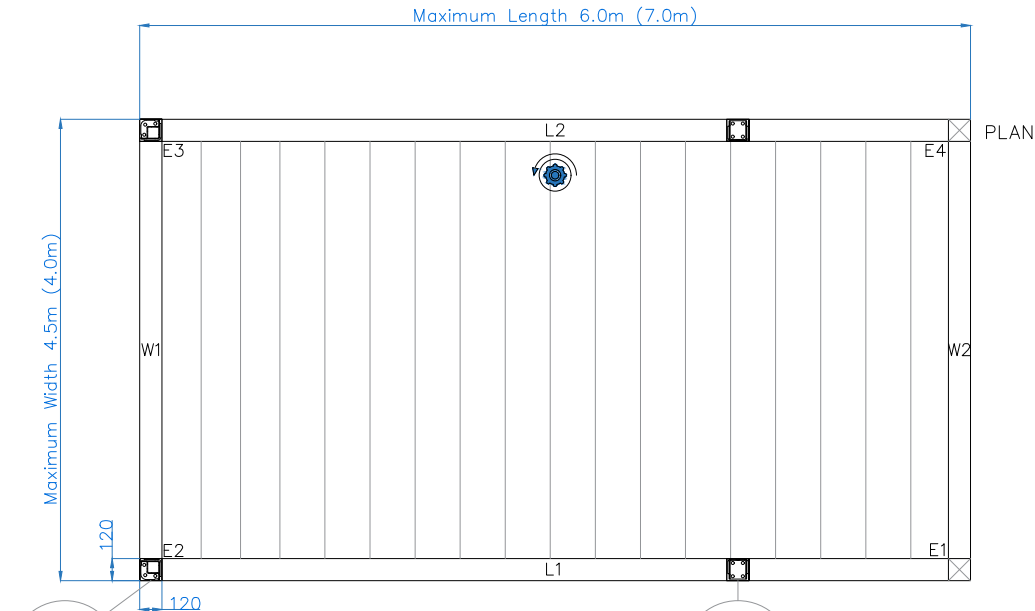

 Roof Motor Position &
Roof Rotation Opening Direction

 Corner Post

 Intermediate Post

 No Post

All dimensions are shown in millimetres unless otherwise stated

Tel: 0344 800 1947
 info@cbsolarshading.co.uk | www.cbsolarshading.co.uk
 HEAD OFFICE, FACTORY & SHOWSITE
 Woodhall Business Park, Sudbury, Suffolk, CO10 1WH

Drawing Name: Deluxe Pod Inset Corner Post
 Drawing Number: CB/OLP/DEL/ICP
 Date: 19/04/2022 | Scale: NTS | Drawn By: CB