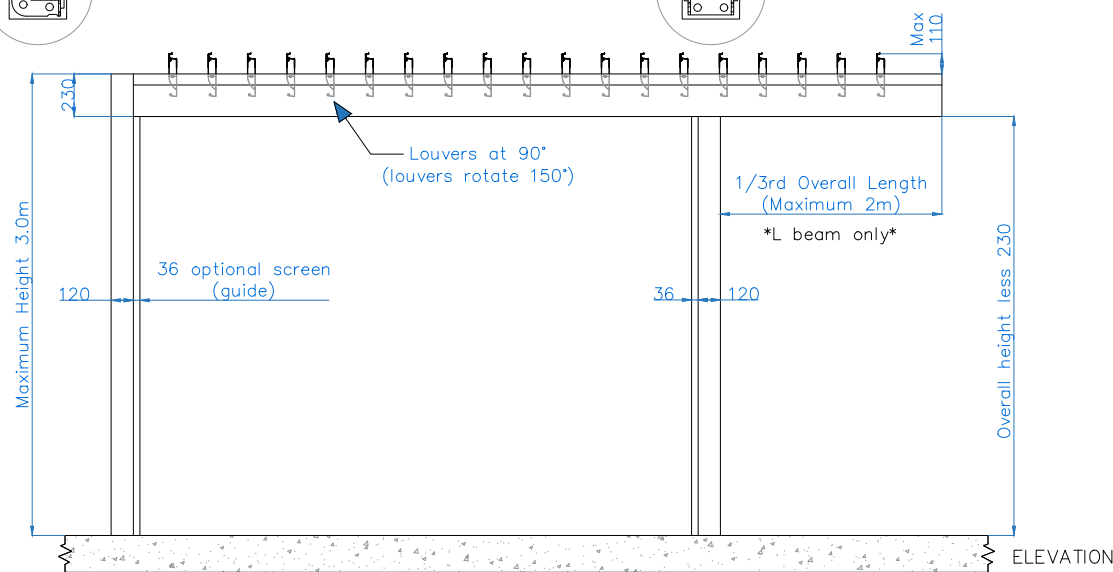

 Roof Motor Position &
Roof Rotation Opening Direction

 Corner Post

 Intermediate Post

 No Post

All dimensions are shown in millimetres unless otherwise stated

Tel: 0344 800 1947
 info@cbsolarshading.co.uk | www.cbsolarshading.co.uk
 HEAD OFFICE, FACTORY & SHOWSITE
 Woodhall Business Park, Sudbury, Suffolk, CO10 1WH

Drawing Name: Deluxe Pod Inset Corner Post
 Drawing Number: CB/OLP/DEL/ICP
 Date: 19/04/2022 | Scale: NTS | Drawn By: CB