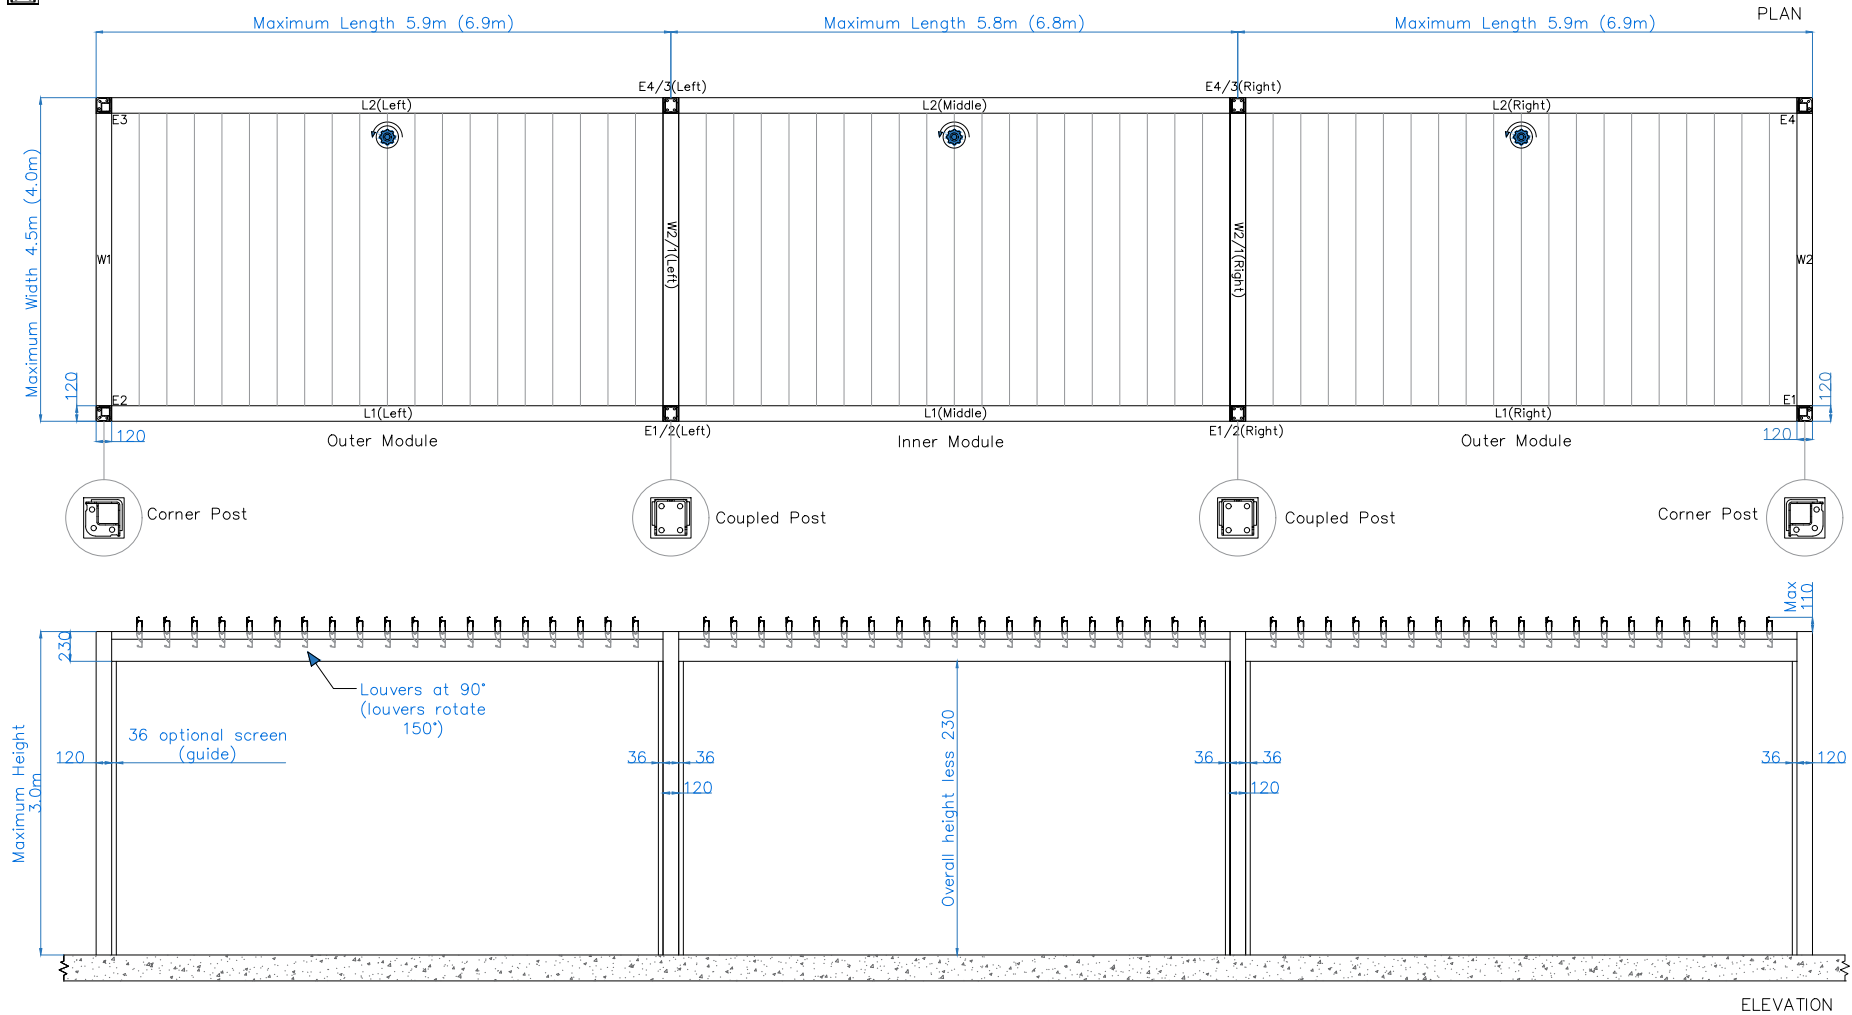

Roof Motor Position &
Roof Rotation Opening Direction

Corner Post

Coupled Post

All dimensions are shown in millimetres unless otherwise stated

**CARIBBEAN
BLINDS UK LTD**

Tel: 0344 800 1947

info@cbsolarshading.co.uk

Drawing Name: Deluxe Pod Linked Modules (Length)
Plan & Elevation

Drawing Number: CB/OLP/DEL/LML-PE

Date: 19/04/2022

Scale: NTS

Drawn By: CB