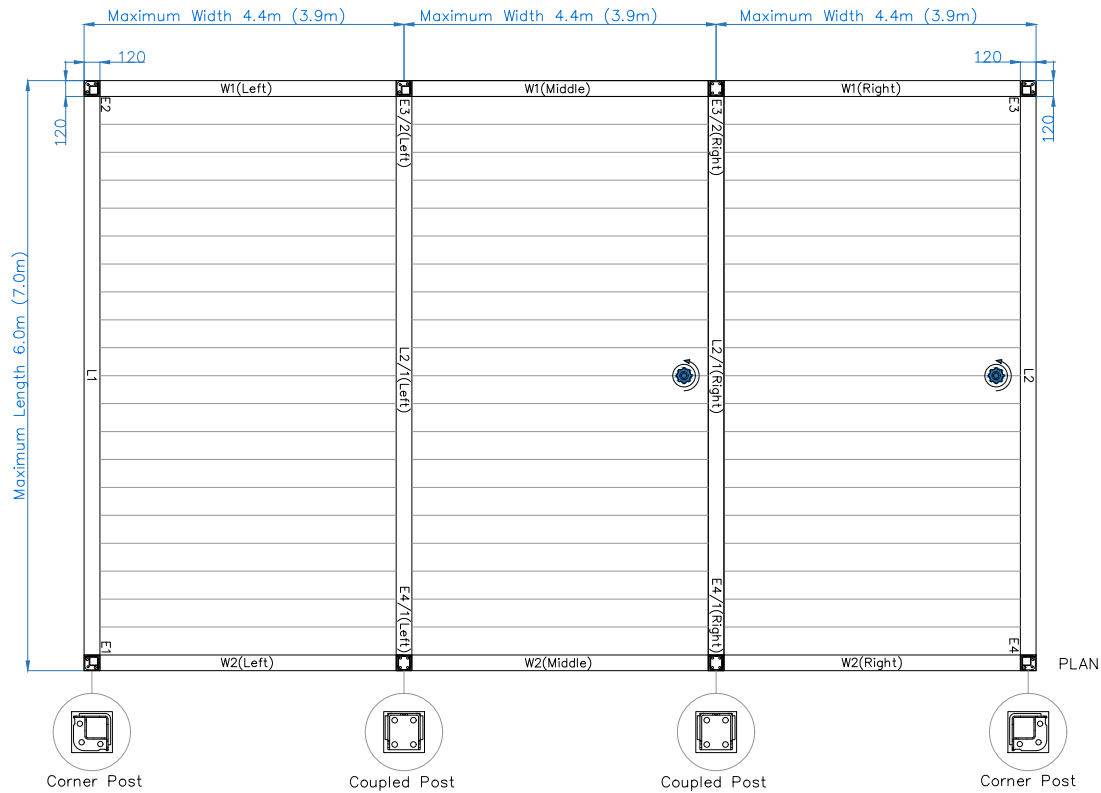

-  Roof Motor Position &  
Roof Rotation (opening) Direction
-  Corner Post
-  Coupled Post

All dimensions are shown in millimetres unless otherwise stated

Tel: 0344 800 1947  
 info@cbsolarshading.co.uk | www.cbsolarshading.co.uk  
 HEAD OFFICE, FACTORY & SHOWSITE  
 Woodhall Business Park, Sudbury, Suffolk, CO10 1WH

Drawing Name: Deluxe Pod Linked Modules (Width) Plan & Elevation		
Drawing Number: CB/OLP/DEL/LMW-PE		
Date: 19/04/2022	Scale: NTS	Drawn By: CB