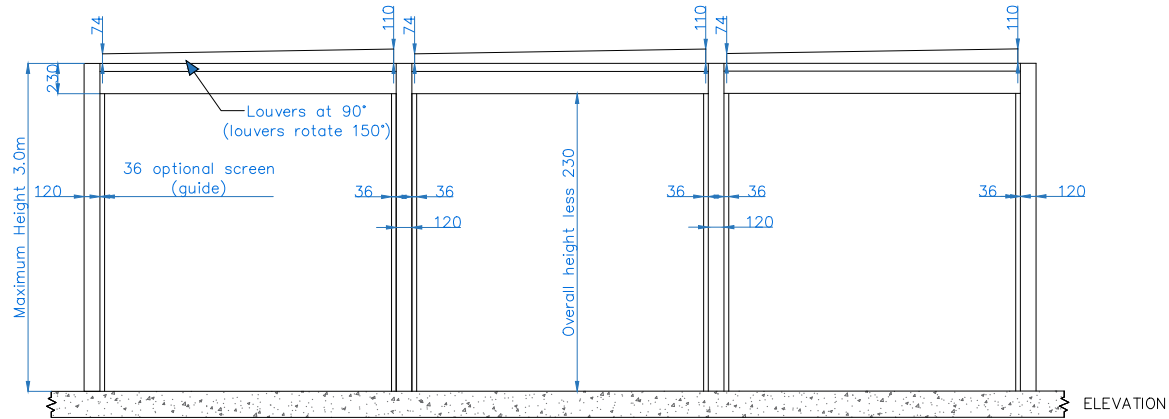

-  Roof Motor Position &  
Roof Rotation (opening) Direction
-  Corner Post
-  Coupled Post

All dimensions are shown in millimetres unless otherwise stated

Tel: 0344 800 1947  
 info@cbsolarshading.co.uk | www.cbsolarshading.co.uk  
 HEAD OFFICE, FACTORY & SHOWSITE  
 Woodhall Business Park, Sudbury, Suffolk, CO10 1WH

Drawing Name: Deluxe Pod Linked Modules (Width) Plan & Elevation		
Drawing Number: CB/OLP/DEL/LMW-PE		
Date: 19/04/2022	Scale: NTS	Drawn By: CB