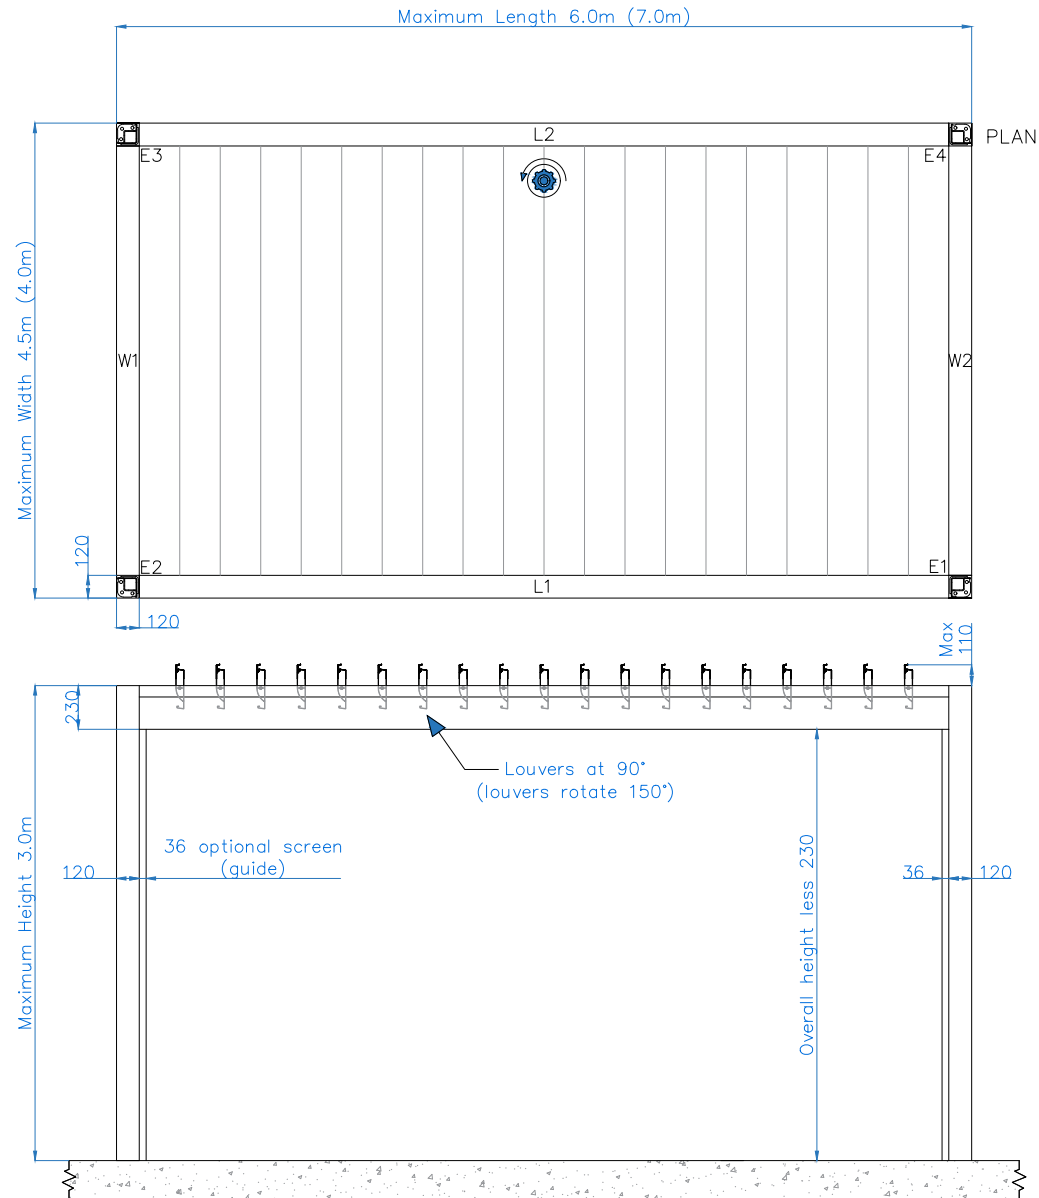

Roof Motor Position &
Roof Rotation Opening Direction

Corner Post

All dimensions are shown in millimetres unless otherwise stated

**CARIBBEAN
BLINDS UK LTD**

Tel: 0344 800 1947

info@cbsolarshading.co.uk

www.cbsolarshading.co.uk

Drawing Name: Deluxe Pod Single Module
Plan & Elevation

Drawing Number: CB/O LP/DEL/SM-PE

Date: 19/04/2022

Scale: NTS

Drawn By: CB