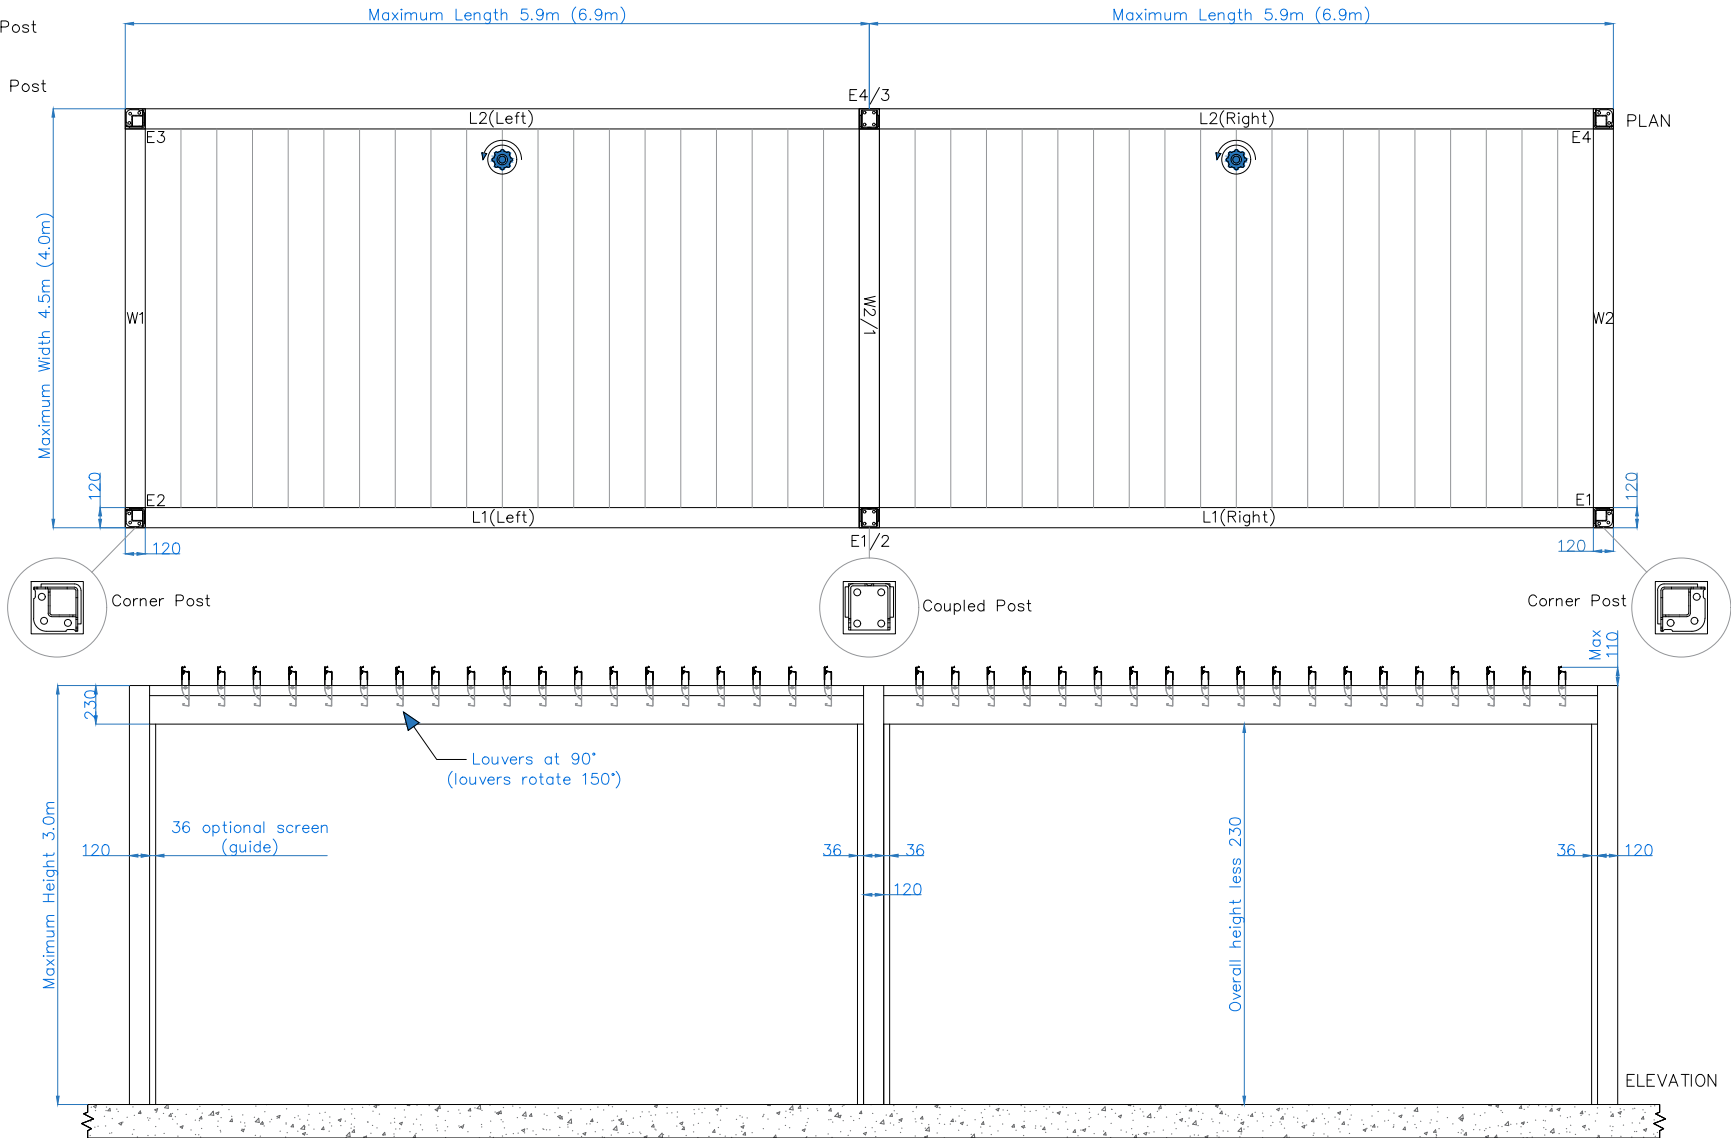

Roof Motor Position &
Roof Rotation Opening Direction

Corner Post

Coupled Post

All dimensions are shown in millimetres unless otherwise stated

**CARIBBEAN
BLINDS UK LTD**

Tel: 0344 800 1947

info@cbsolarshading.co.uk

Drawing Name: Deluxe Pod Twin Module (Length)
Plan & Elevation

Drawing Number: CB/O LP/DEL/TML-PE

Date: 19/04/2022

Scale: NTS

Drawn By: CB