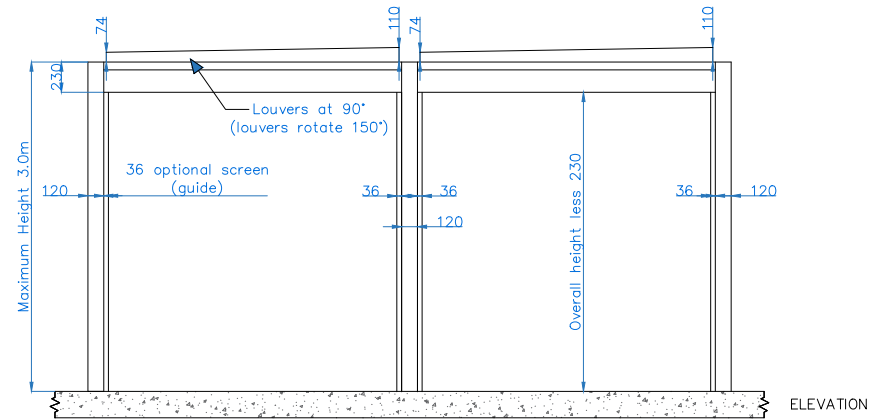

-  Roof Motor Position & Roof Rotation (opening) Direction
-  Corner Post
-  Coupled Post

Corner Post

Coupled Post

Corner Post

All dimensions are shown in millimetres unless otherwise stated

Tel: 0344 800 1947  
 info@cbsolarshading.co.uk    www.cbsolarshading.co.uk

Drawing Name: Deluxe Pod Twin Module (Width) Plan & Elevation		
Drawing Number: CB/OLP/DEL/TMW-PE		
Date: 19/04/2022	Scale: NTS	Drawn By: CB