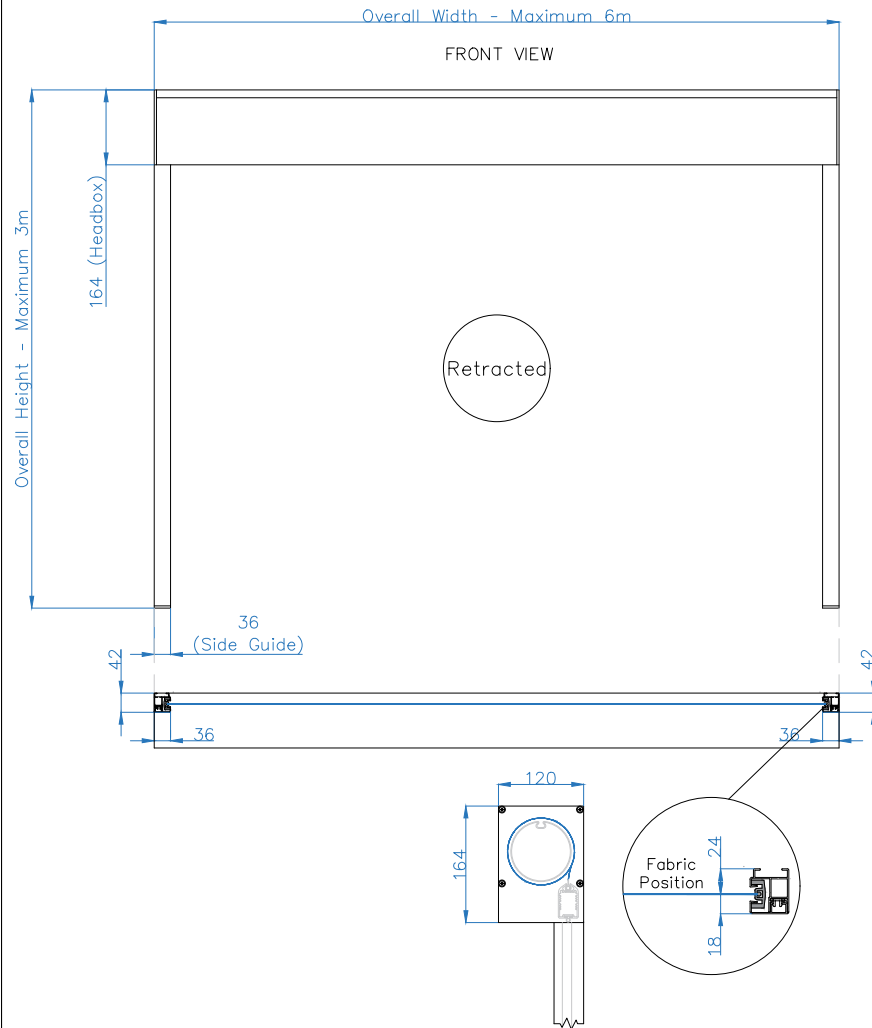

WITH FACE FIX GUIDE

WITH SIDE FIX GUIDE

All dimensions are shown in millimetres unless otherwise stated

**CARIBBEAN
BLINDS UK LTD**

Tel: 0344 800 1947

info@cbsolarshading.co.uk

www.cbsolarshading.co.uk

HEAD OFFICE, FACTORY & SHOWSITE
Woodhall Business Park, Sudbury, Suffolk, C010 1WH

Drawing Name: Dominica Arrangement - Single

Drawing Number: CB/ERB/DOM/A-S

Date: 19/04/2022

Scale: NTS

Rev:

Drawn By: CB