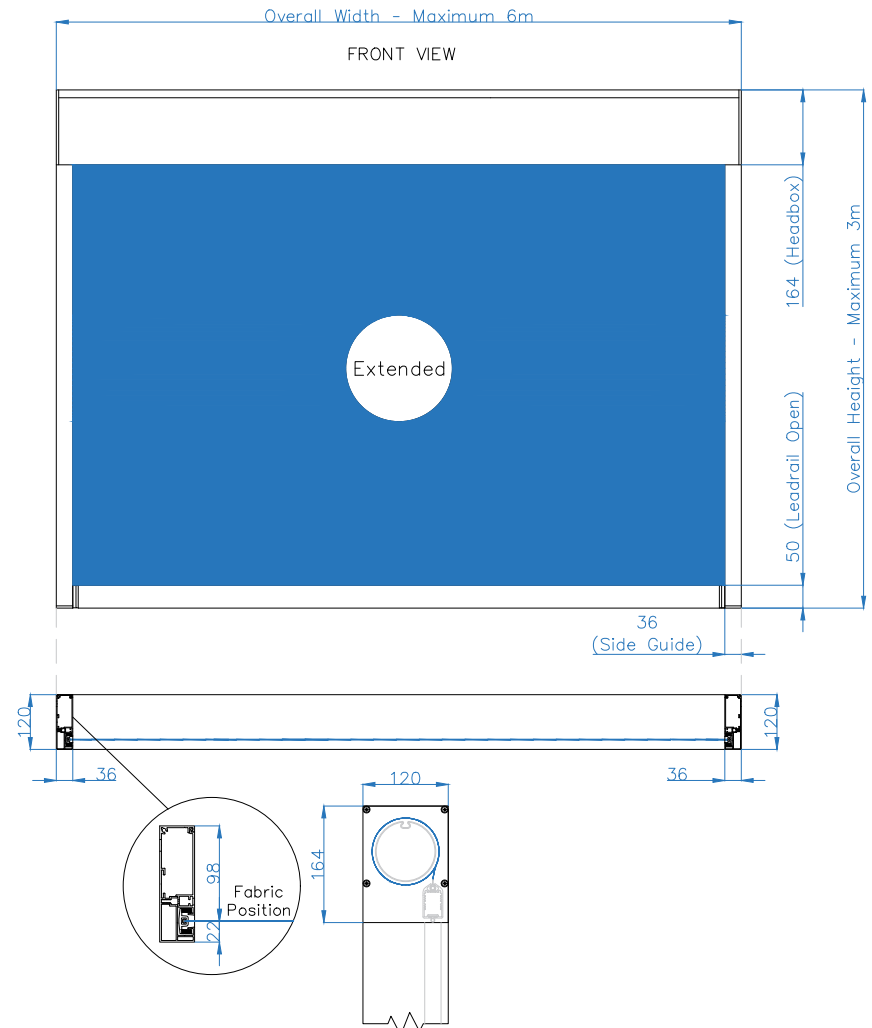

WITH FACE FIX GUIDE

WITH SIDE FIX GUIDE

All dimensions are shown in millimetres unless otherwise stated

**CARIBBEAN
BLINDS UK LTD**

Tel: 0344 800 1947

info@cbsolarshading.co.uk

www.cbsolarshading.co.uk

HEAD OFFICE, FACTORY & SHOWSITE
Woodhall Business Park, Sudbury, Suffolk, C010 1WH

Drawing Name: Dominica Arrangement - Single

Drawing Number: CB/ERB/DOM/A-S

Date: 19/04/2022

Scale: NTS

Rev:

Drawn By: CB