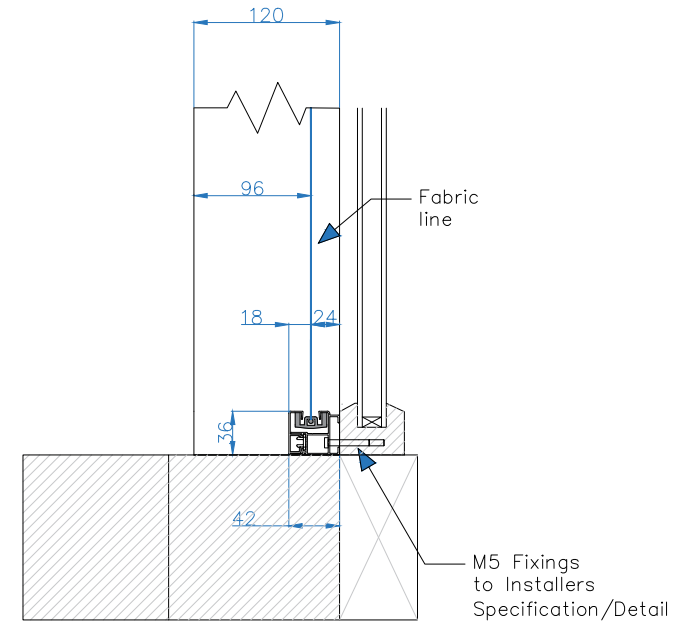

ELEVATION

PLAN VIEW
Side Fix Guide

PLAN VIEW
Face Fix Guide

All dimensions are shown in millimetres unless otherwise stated

**CARIBBEAN
BLINDS UK LTD**

Tel: 0344 800 1947

info@cbsolarshading.co.uk

www.cbsolarshading.co.uk

Drawing Name: Dominica Integrated In Façade

Drawing Number: CB/ERB/DOM/IIF

Rev:

Date: 19/04/2022

Scale: NTS

Drawn By: CB