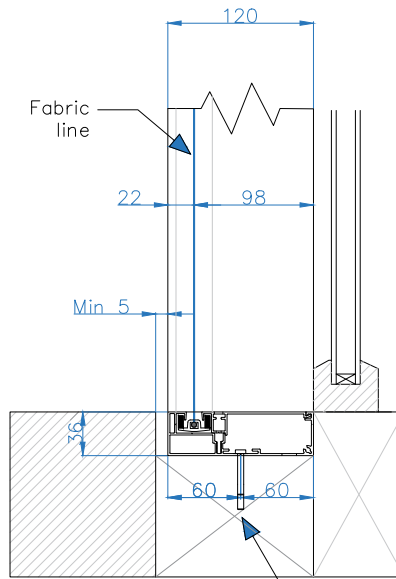

ELEVATION

PLAN VIEW
Side Fix Guide

PLAN VIEW
Face Fix Guide

All dimensions are shown in millimetres unless otherwise stated

**CARIBBEAN
BLINDS UK LTD**

Tel: 0344 800 1947

info@cbsolarshading.co.uk

www.cbsolarshading.co.uk

Drawing Name: Dominica Integrated In Façade

Drawing Number: CB/ERB/DOM/IIF

Rev:

Date: 19/04/2022

Scale: NTS

Drawn By: CB