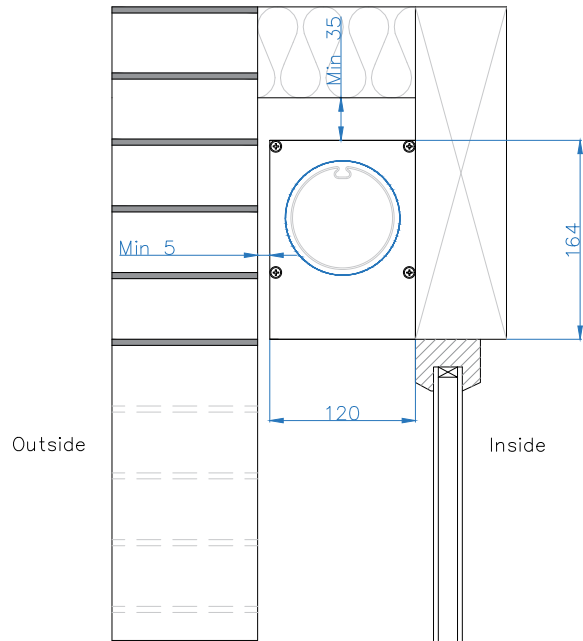

ELEVATION

PLAN VIEW
Side Fix Guide

PLAN VIEW
Face Fix Guide

All dimensions are shown in millimetres unless otherwise stated

**CARIBBEAN
BLINDS UK LTD**

Tel: 0344 800 1947

info@cbsolarshading.co.uk

www.cbsolarshading.co.uk

Drawing Name: Dominica Integrated In Façade

Drawing Number: CB/ERB/DOM/IIF

Rev:

Date: 19/04/2022

Scale: NTS

Drawn By: CB