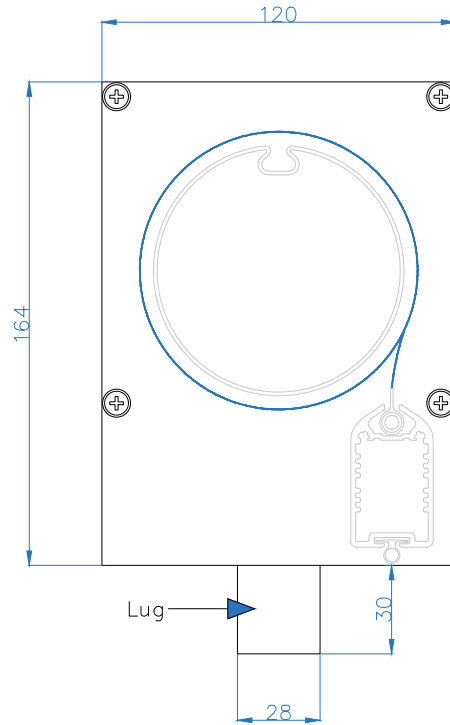

Headbox (for face fix side guides)

SIDE VIEW

Headbox (for side fix side guides)

SIDE VIEW

Leadrail

SIDE VIEW

Side Guide – Face Fix

PLAN VIEW

Side Guide – Side Fix

PLAN VIEW

All dimensions are shown in millimetres unless otherwise stated

Tel: 0344 800 1947

info@cbsolarshading.co.uk

www.cbsolarshading.co.uk

HEAD OFFICE, FACTORY & SHOWSITE
Woodhall Business Park, Sudbury, Suffolk, C010 1WH

Drawing Name: Dominica Sections

Drawing Number: CB/ERB/DOM/S

Date: 19/04/2022

Scale: NTS

Rev:

Drawn By: CB