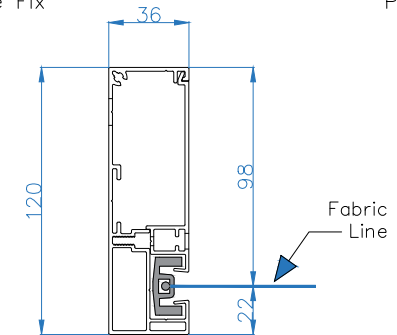

Headbox (for face fix side guides)

SIDE VIEW

Headbox (for side fix side guides)

SIDE VIEW

Leadrail

SIDE VIEW

Side Guide – Face Fix

PLAN VIEW

Side Guide – Side Fix

PLAN VIEW

All dimensions are shown in millimetres unless otherwise stated

Tel: 0344 800 1947

info@cbsolarshading.co.uk

www.cbsolarshading.co.uk

HEAD OFFICE, FACTORY & SHOWSITE
Woodhall Business Park, Sudbury, Suffolk, C010 1WH

Drawing Name: Dominica Sections

Drawing Number: CB/ERB/DOM/S

Date: 19/04/2022

Scale: NTS

Rev:

Drawn By: CB