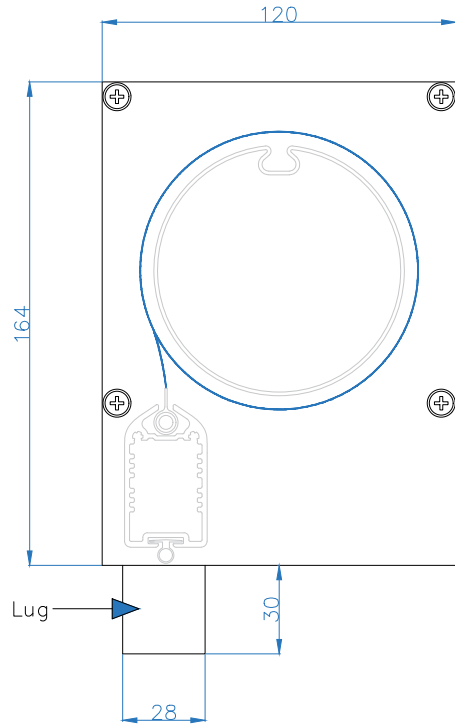

Headbox (for face fix side guides)

SIDE VIEW

Headbox (for side fix side guides)

SIDE VIEW

Leadrail

SIDE VIEW

Side Guide – Face Fix

PLAN VIEW

Side Guide – Side Fix

PLAN VIEW

All dimensions are shown in millimetres unless otherwise stated

Tel: 0344 800 1947

info@cbsolarshading.co.uk

www.cbsolarshading.co.uk

HEAD OFFICE, FACTORY & SHOWSITE
Woodhall Business Park, Sudbury, Suffolk, C010 1WH

Drawing Name: Dominica Sections

Drawing Number: CB/ERB/DOM/S

Date: 19/04/2022

Scale: NTS

Rev:

Drawn By: CB