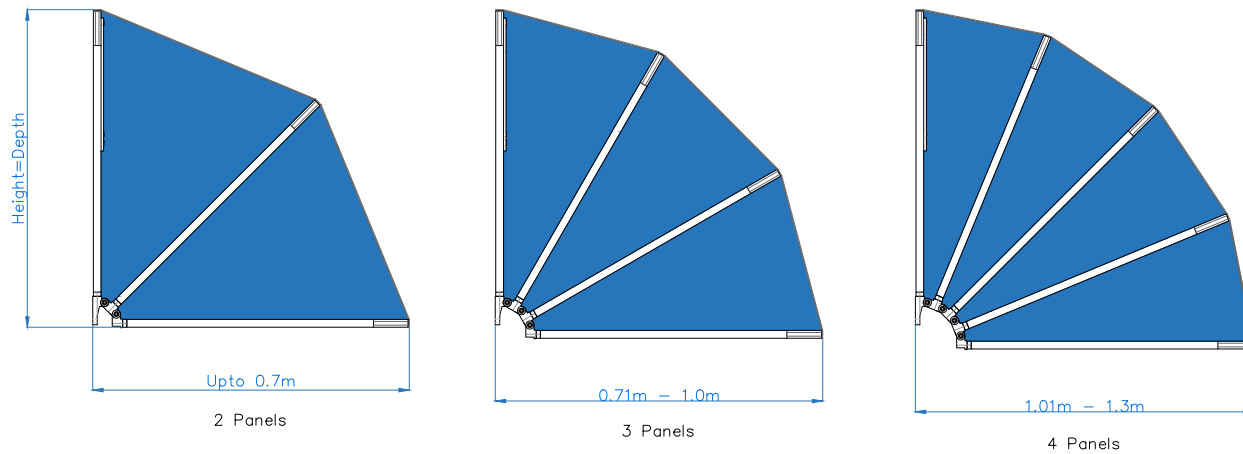

Cords can be positioned on the left (as shown) or right side

Mounting with coverboard

Side Profile Open

Side Profile Closed

All dimensions are shown in millimetres unless otherwise stated

Tel: 0344 800 1947