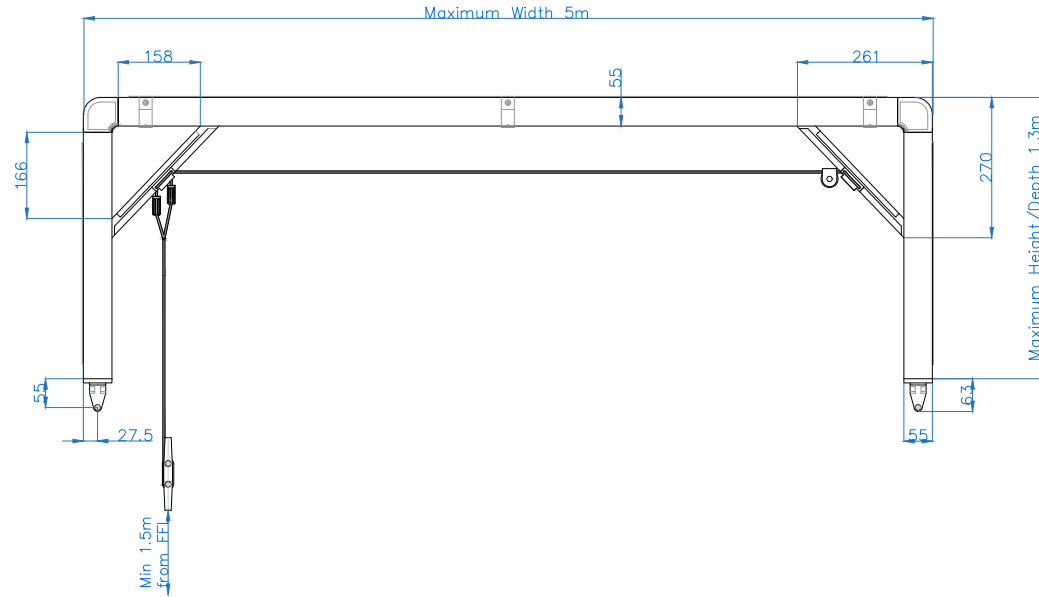

Cords can be positioned on the left (as shown) or right side

Mounting with coverboard

Side Profile Open

Side Profile Closed

All dimensions are shown in millimetres unless otherwise stated

Tel: 0344 800 1947

Drawing Name: Jamaican Arrangement & Mounting

Drawing Number: CB/CAN/JAM/AM

Date: 19/04/2022

Rev:

Scale: NTS

Drawn By: CB