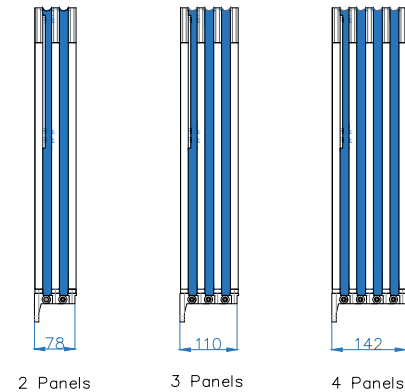

Cords can be positioned on the left (as shown) or right side

Mounting with coverboard

Side Profile Open

Side Profile Closed

All dimensions are shown in millimetres unless otherwise stated

Tel: 0344 800 1947