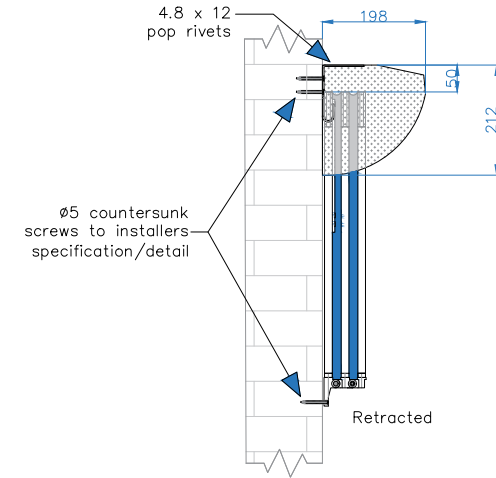

Cords can be positioned on the left (as shown) or right side

Mounting with coverboard

Side Profile Open

Side Profile Closed

All dimensions are shown in millimetres unless otherwise stated

Tel: 0344 800 1947

Drawing Name: Jamaican Arrangement & Mounting

Drawing Number: CB/CAN/JAM/AM

Date: 19/04/2022

Rev:

Scale: NTS

Drawn By: CB