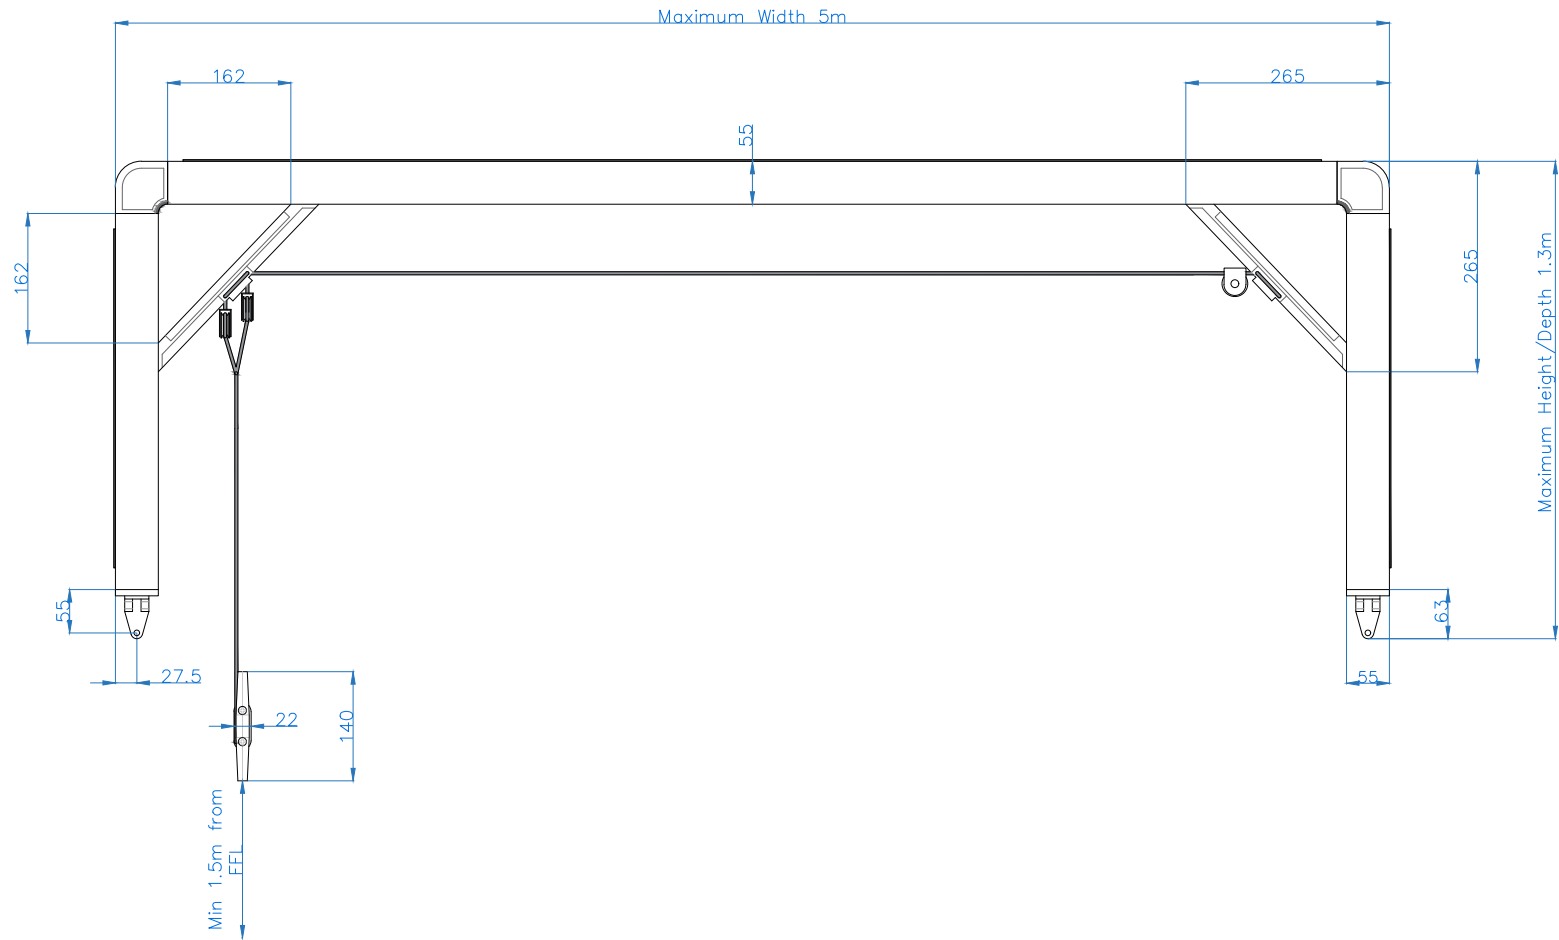

Cords can be positioned on the left (as shown) or right side

All dimensions are shown in millimetres unless otherwise stated

 CARIBBEAN BLINDS UK LTD	Tel: 0344 800 1947		It is Caribbean Blinds UK Ltd policy to continuously develop and improve our products. We therefore reserve the right to modify or change the detail/design at our discretion and without prior notice. This drawing is the copyright and sole property of Caribbean Blinds UK Ltd. The design/information is private and confidential. It must not be copied, exhibited or communicated to third parties for any purpose other than that for which it was issued without the written consent of Caribbean Blinds UK Ltd.		Drawing Name: Jamaican Arrangement	
	info@cbsolarshading.co.uk	www.cbsolarshading.co.uk			Drawing Number: CB/CAN/JAM/A	Rev:
	HEAD OFFICE, FACTORY & SHOWSITE Woodhall Business Park, Sudbury, Suffolk, C010 1WH		Date: 19/04/2022	Scale: NTS	Drawn By: CB	