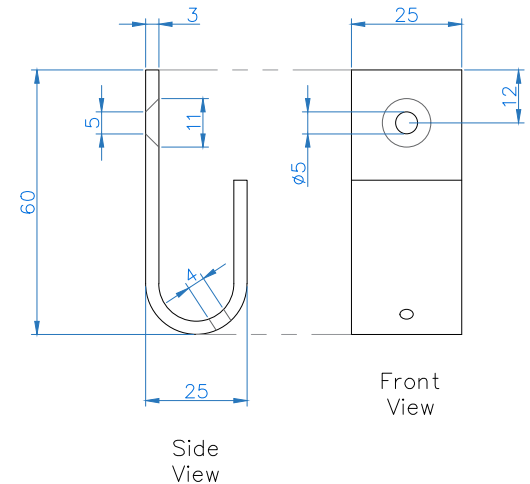

FACE FIX WITH COVERBOARD/TOP FIX

FACE FIX

All dimensions are shown in millimetres unless otherwise stated

Tel: 0344 800 1947
 info@cbsolarshading.co.uk www.cbsolarshading.co.uk
 HEAD OFFICE, FACTORY & SHOWSITE
 Woodhall Business Park, Sudbury, Suffolk, C010 1WH

Drawing Name: Jamaican Fixing Brackets		
Drawing Number: CB/CAN/JAM/FB	Rev:	
Date: 19/04/2022	Scale: NTS	Drawn By: CB