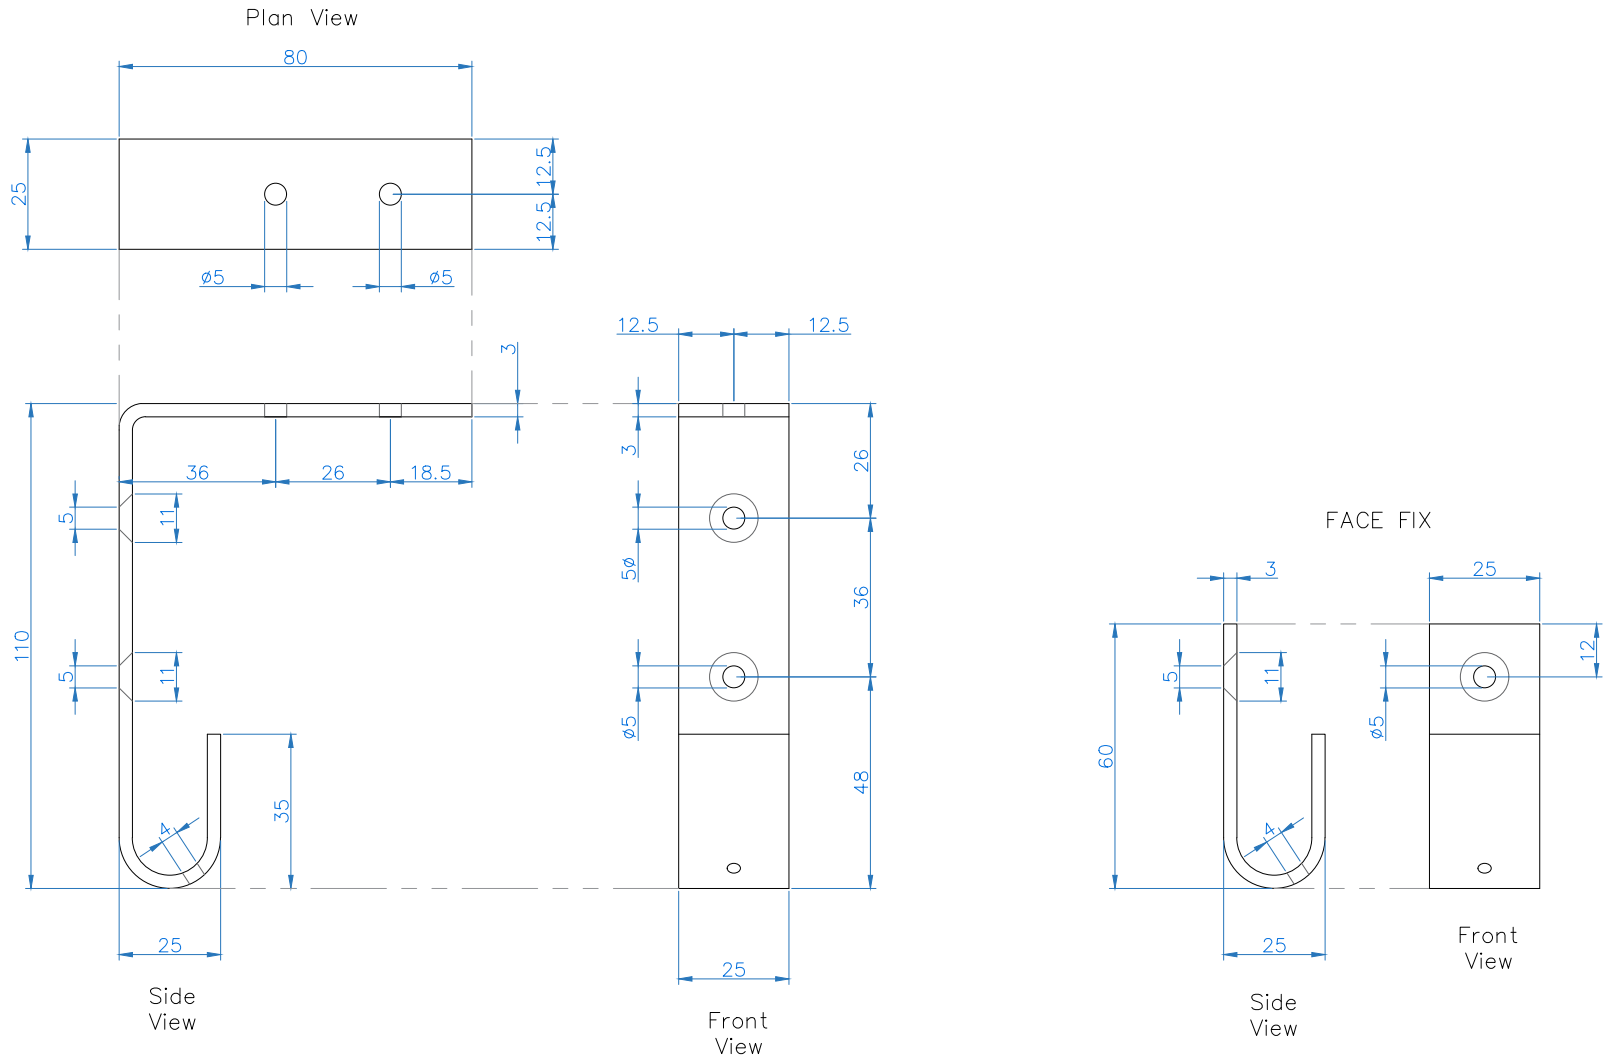

FACE FIX WITH COVERBOARD/TOP FIX

FACE FIX

All dimensions are shown in millimetres unless otherwise stated

Tel: 0344 800 1947
 info@cbsolarshading.co.uk www.cbsolarshading.co.uk
 HEAD OFFICE, FACTORY & SHOWSITE
 Woodhall Business Park, Sudbury, Suffolk, C010 1WH

Drawing Name: Jamaican Fixing Brackets		
Drawing Number: CB/CAN/JAM/FB	Rev:	
Date: 19/04/2022	Scale: NTS	Drawn By: CB