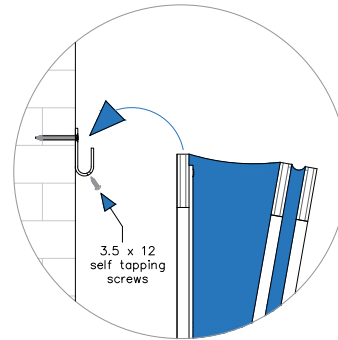

Width	Fixing Brackets
Upto 2.0m	2
2.01m - 3.0m	3
3.01m - 4.0m	4
4.01m - 5.0m	5

SIDE ELEVATION

All dimensions are shown in millimetres unless otherwise stated

Tel: 0344 800 1947  
 info@cbsolarshading.co.uk www.cbsolarshading.co.uk  
 HEAD OFFICE, FACTORY & SHOWSITE  
 Woodhall Business Park, Sudbury, Suffolk, C010 1WH