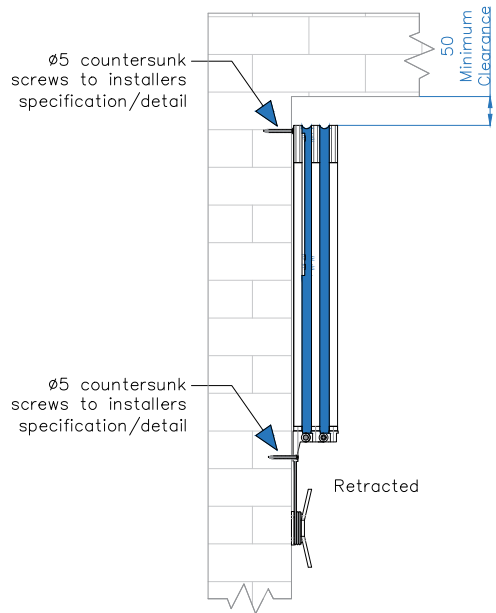

Width	Fixing Brackets
Upto 2.0m	2
2.01m - 3.0m	3
3.01m - 4.0m	4
4.01m - 5.0m	5

SIDE ELEVATION

All dimensions are shown in millimetres unless otherwise stated

Tel: 0344 800 1947  
 info@cbsolarshading.co.uk www.cbsolarshading.co.uk  
 HEAD OFFICE, FACTORY & SHOWSITE  
 Woodhall Business Park, Sudbury, Suffolk, C010 1WH

Drawing Name: Jamaican Mounting Detail		
Drawing Number: CB/CAN/JAM/MD	Rev:	
Date: 19/04/2022	Scale: NTS	Drawn By: CB