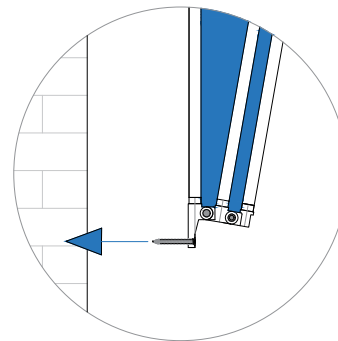

Width	Fixing Brackets
Upto 2.0m	2
2.01m - 3.0m	3
3.01m - 4.0m	4
4.01m - 5.0m	5

SIDE ELEVATION

All dimensions are shown in millimetres unless otherwise stated

Tel: 0344 800 1947  
 info@cbsolarshading.co.uk www.cbsolarshading.co.uk  
 HEAD OFFICE, FACTORY & SHOWSITE  
 Woodhall Business Park, Sudbury, Suffolk, C010 1WH