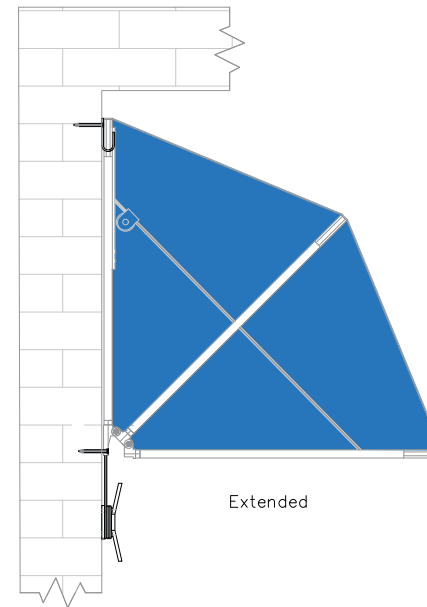

Width	Fixing Brackets
Upto 2.0m	2
2.01m - 3.0m	3
3.01m - 4.0m	4
4.01m - 5.0m	5

SIDE ELEVATION

All dimensions are shown in millimetres unless otherwise stated

Tel: 0344 800 1947  
 info@cbsolarshading.co.uk www.cbsolarshading.co.uk  
 HEAD OFFICE, FACTORY & SHOWSITE  
 Woodhall Business Park, Sudbury, Suffolk, C010 1WH

Drawing Name: Jamaican Mounting Detail		
Drawing Number: CB/CAN/JAM/MD	Rev:	
Date: 19/04/2022	Scale: NTS	Drawn By: CB