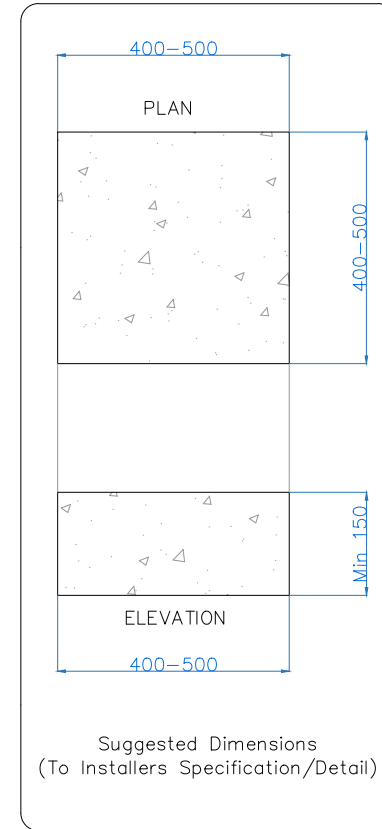

Structure weighs 100kg + 25kg per m<sup>2</sup>

All dimensions are shown in millimetres unless otherwise stated

Tel: 0344 800 1947  
 info@cbsolarshading.co.uk    www.cbsolarshading.co.uk  
 HEAD OFFICE, FACTORY & SHOWSITE  
 Woodhall Business Park, Sudbury, Suffolk, CO10 1WH

Drawing Name: Prestige Pod Concrete Pad Setting Out		
Drawing Number: CB/OLP/PRE/CPSO		
Date: 30/05/2022	Scale: NTS	Drawn By: CB