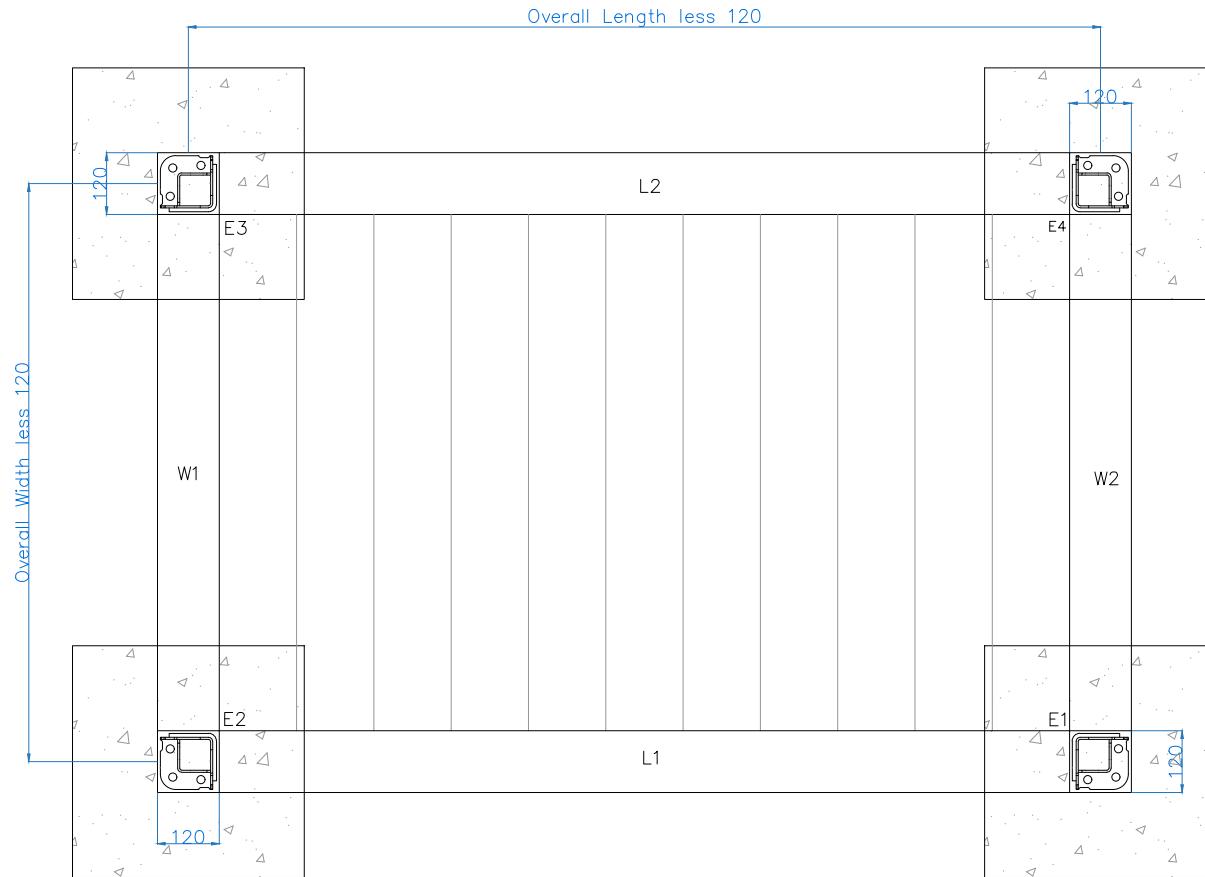

Structure weighs 100kg + 25kg per m<sup>2</sup>

All dimensions are shown in millimetres unless otherwise stated

Tel: 0344 800 1947  
 info@cbsolarshading.co.uk    www.cbsolarshading.co.uk  
 HEAD OFFICE, FACTORY & SHOWSITE  
 Woodhall Business Park, Sudbury, Suffolk, CO10 1WH