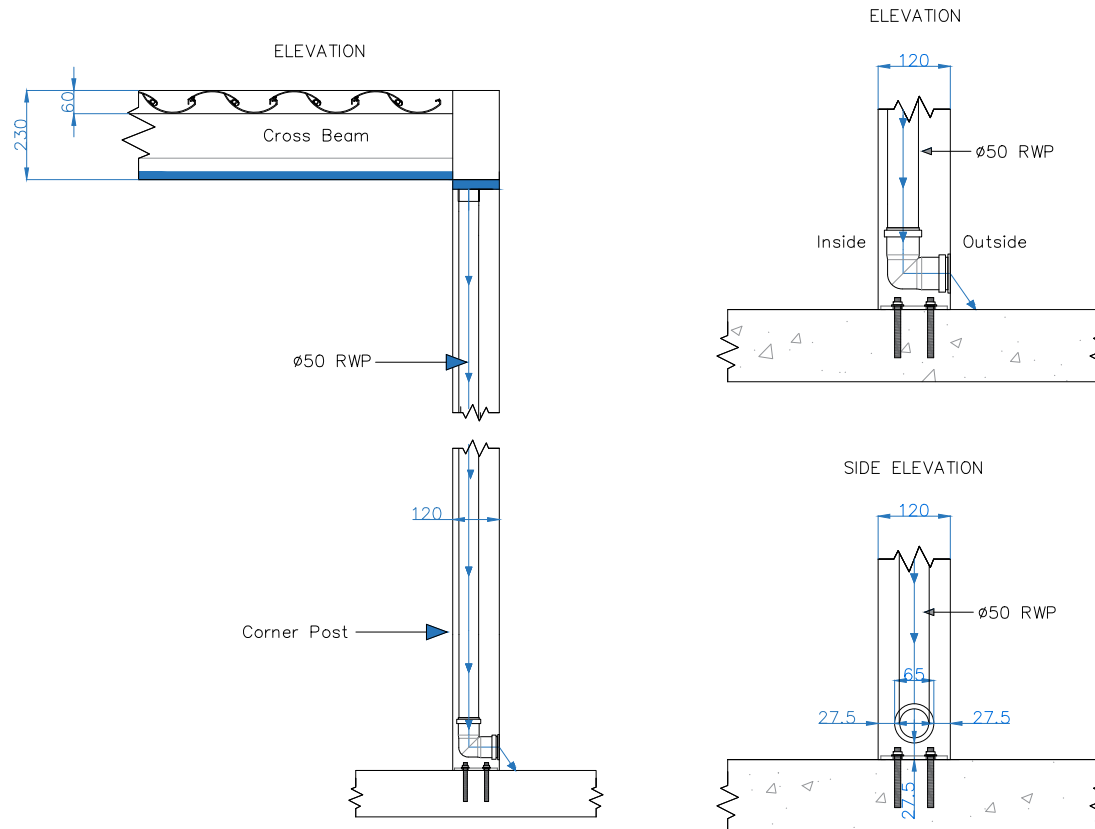

One drainage post required per 15m<sup>2</sup> roof surface area

All dimensions are shown in millimetres unless otherwise stated

Tel: 0344 800 1947

info@cbsolarshading.co.uk

www.cbsolarshading.co.uk

HEAD OFFICE, FACTORY & SHOWSITE  
Woodhall Business Park, Sudbury, Suffolk, CO10 1WH

Drawing Name: Prestige Pod Corner Post Drainage Detail

Drawing Number: CB/OLP/PRE/CPDD

Date: 30/05/2022

Scale: NTS

Drawn By: CB