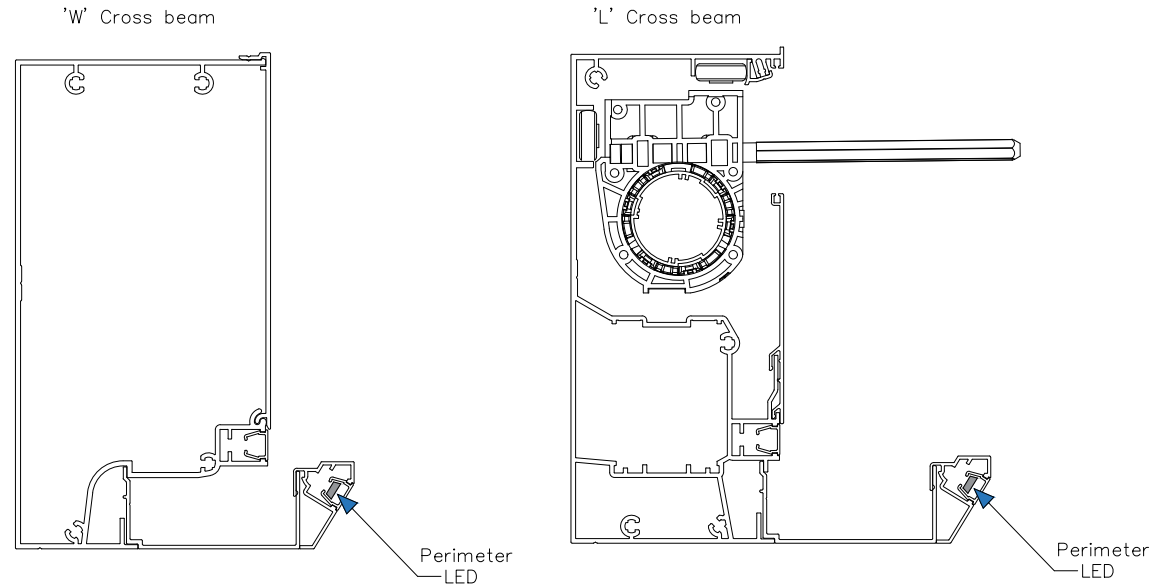

Perimeter LED's (inside cross beam)

Integrated LED light strips

- 5 WATT/m
- 24 V-DC
- 3500 K
- 330 l/m

All dimensions are shown in millimetres unless otherwise stated