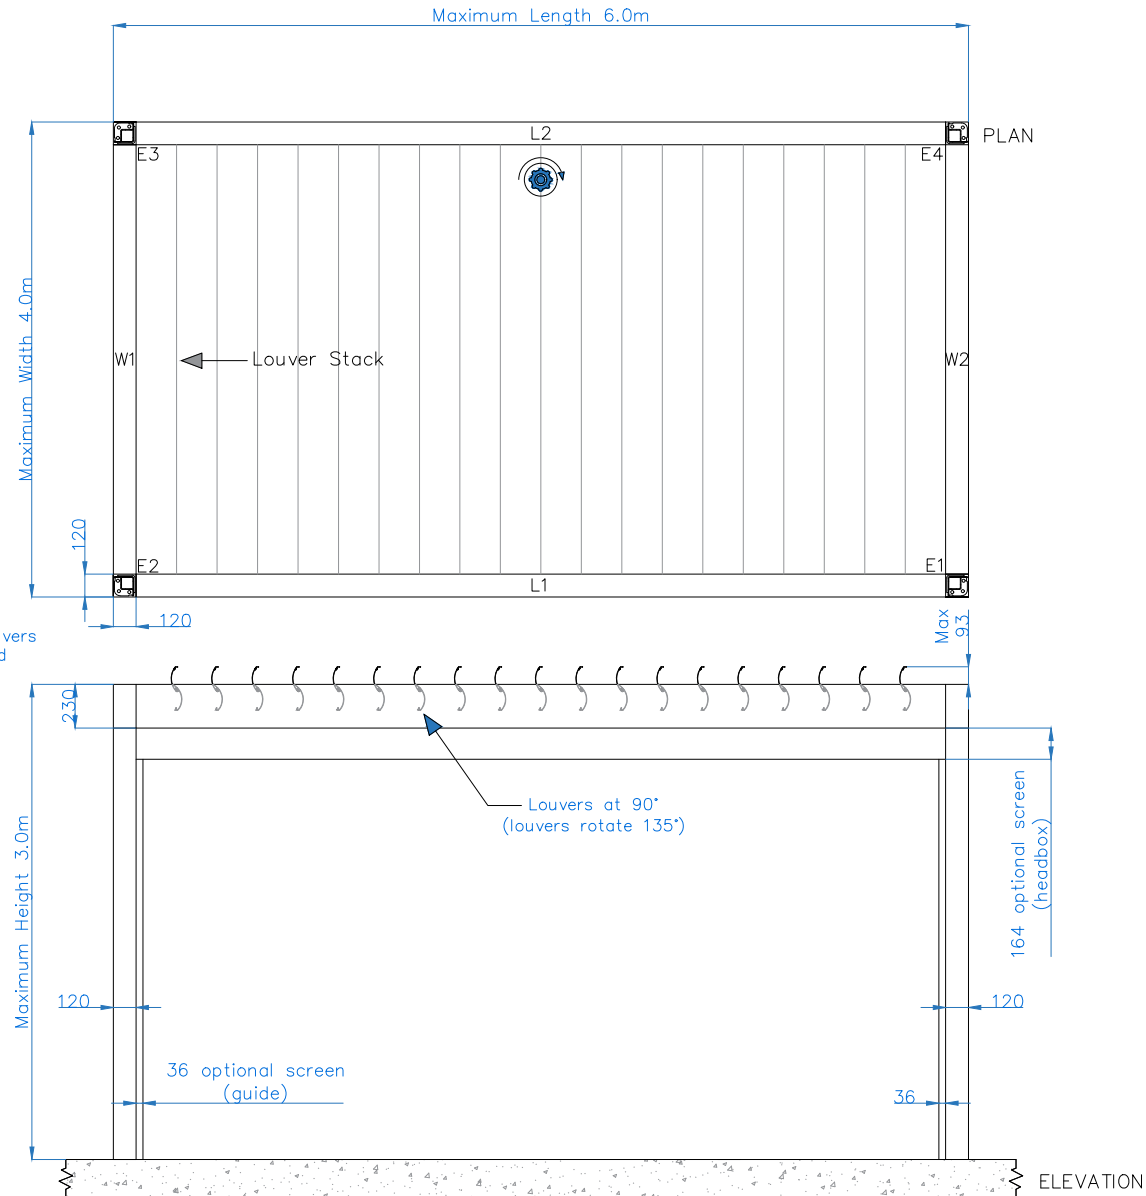

Roof Motor Position &
Roof Rotation Opening Direction

Corner Post

All dimensions are shown in millimetres unless otherwise stated

**CARIBBEAN
BLINDS UK LTD**

Tel: 0344 800 1947

info@cbsolarshading.co.uk

www.cbsolarshading.co.uk

Drawing Name: Prestige Pod Single Module
Plan & Elevation

Drawing Number: CB/OLP/PRE/SM-PE

Date: 30/05/2022

Scale: NTS

Drawn By: CB