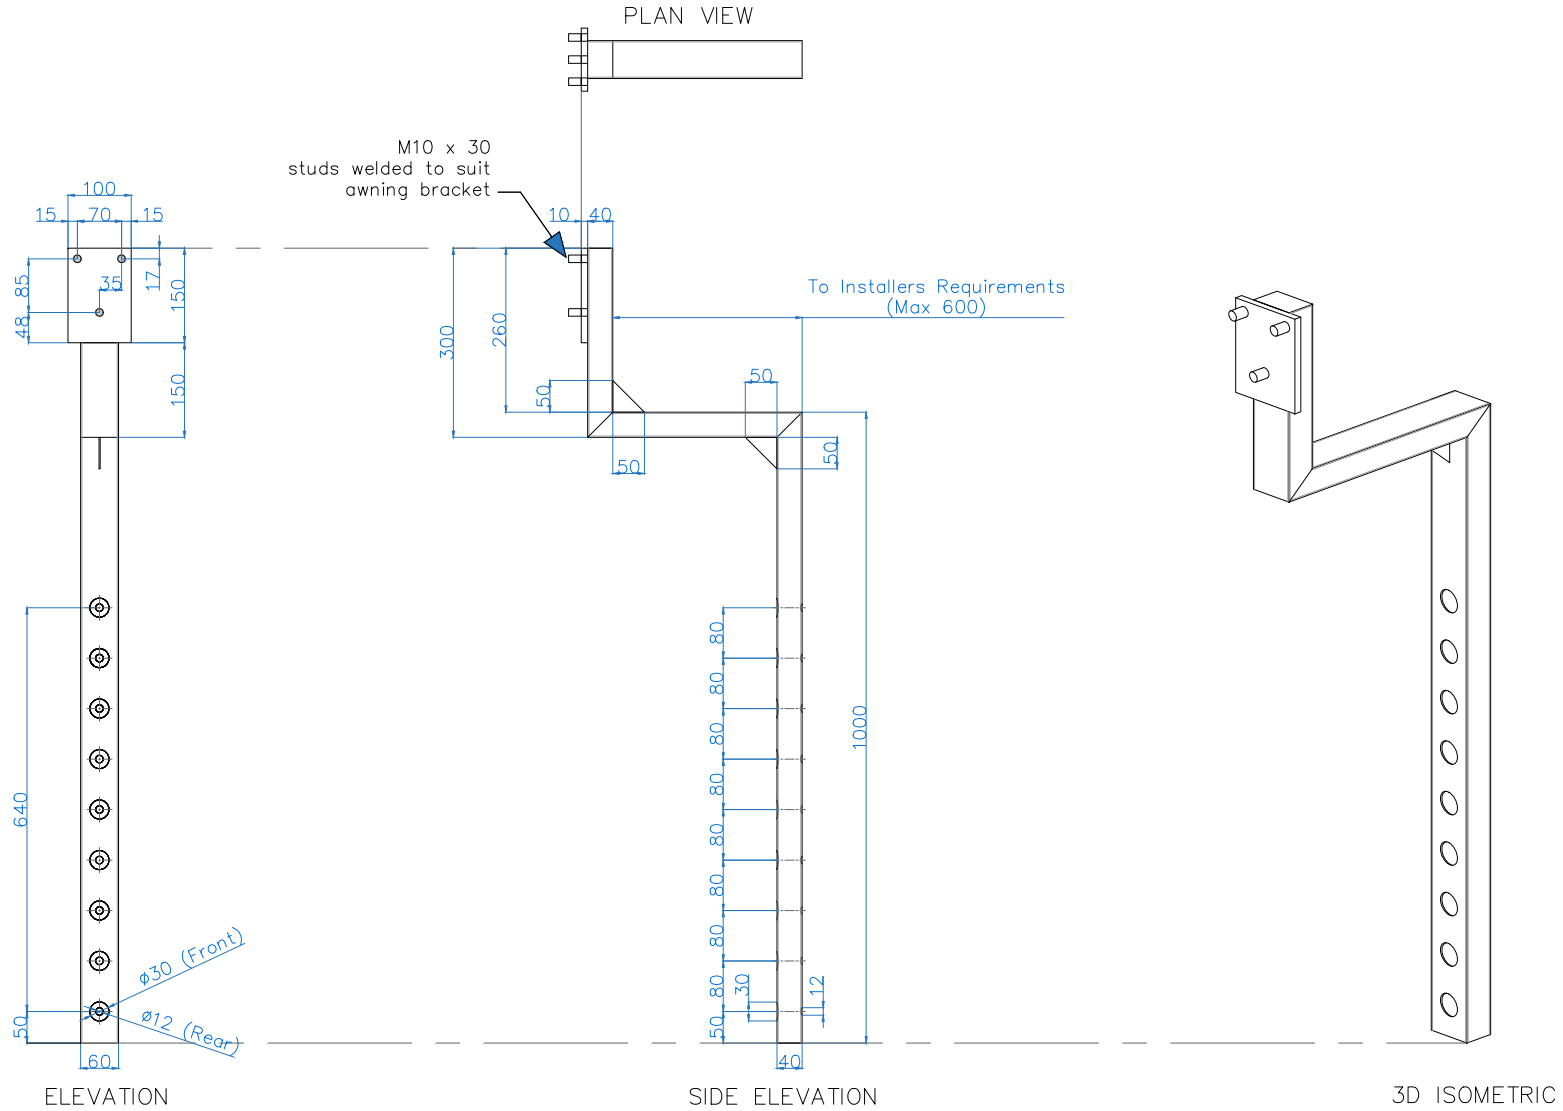

Material: Mild steel, zinc plated & powdercoated

All dimensions are shown in millimetres unless otherwise stated

 <b>CARIBBEAN BLINDS UK LTD</b>	Tel: 0344 800 1947		It is Caribbean Blinds UK Ltd policy to continuously develop and improve our products. We therefore reserve the right to modify or change the detail/design at our discretion and without prior notice. This drawing is the copyright and sole property of Caribbean Blinds UK Ltd. The design/information is private and confidential. It must not be copied, exhibited or communicated to third parties for any purpose other than that for which it was issued without the written consent of Caribbean Blinds UK Ltd.		Drawing Name: Tortola Cantilever Bracket	
	info@cbsolarshading.co.uk	www.cbsolarshading.co.uk			Drawing Number: CB/FAA/TOR/CB	Rev:
	HEAD OFFICE, FACTORY & SHOWSITE Woodhall Business Park, Sudbury, Suffolk, CO10 1WH		Date: 19/04/2022	Scale: NTS	Drawn By: CB	