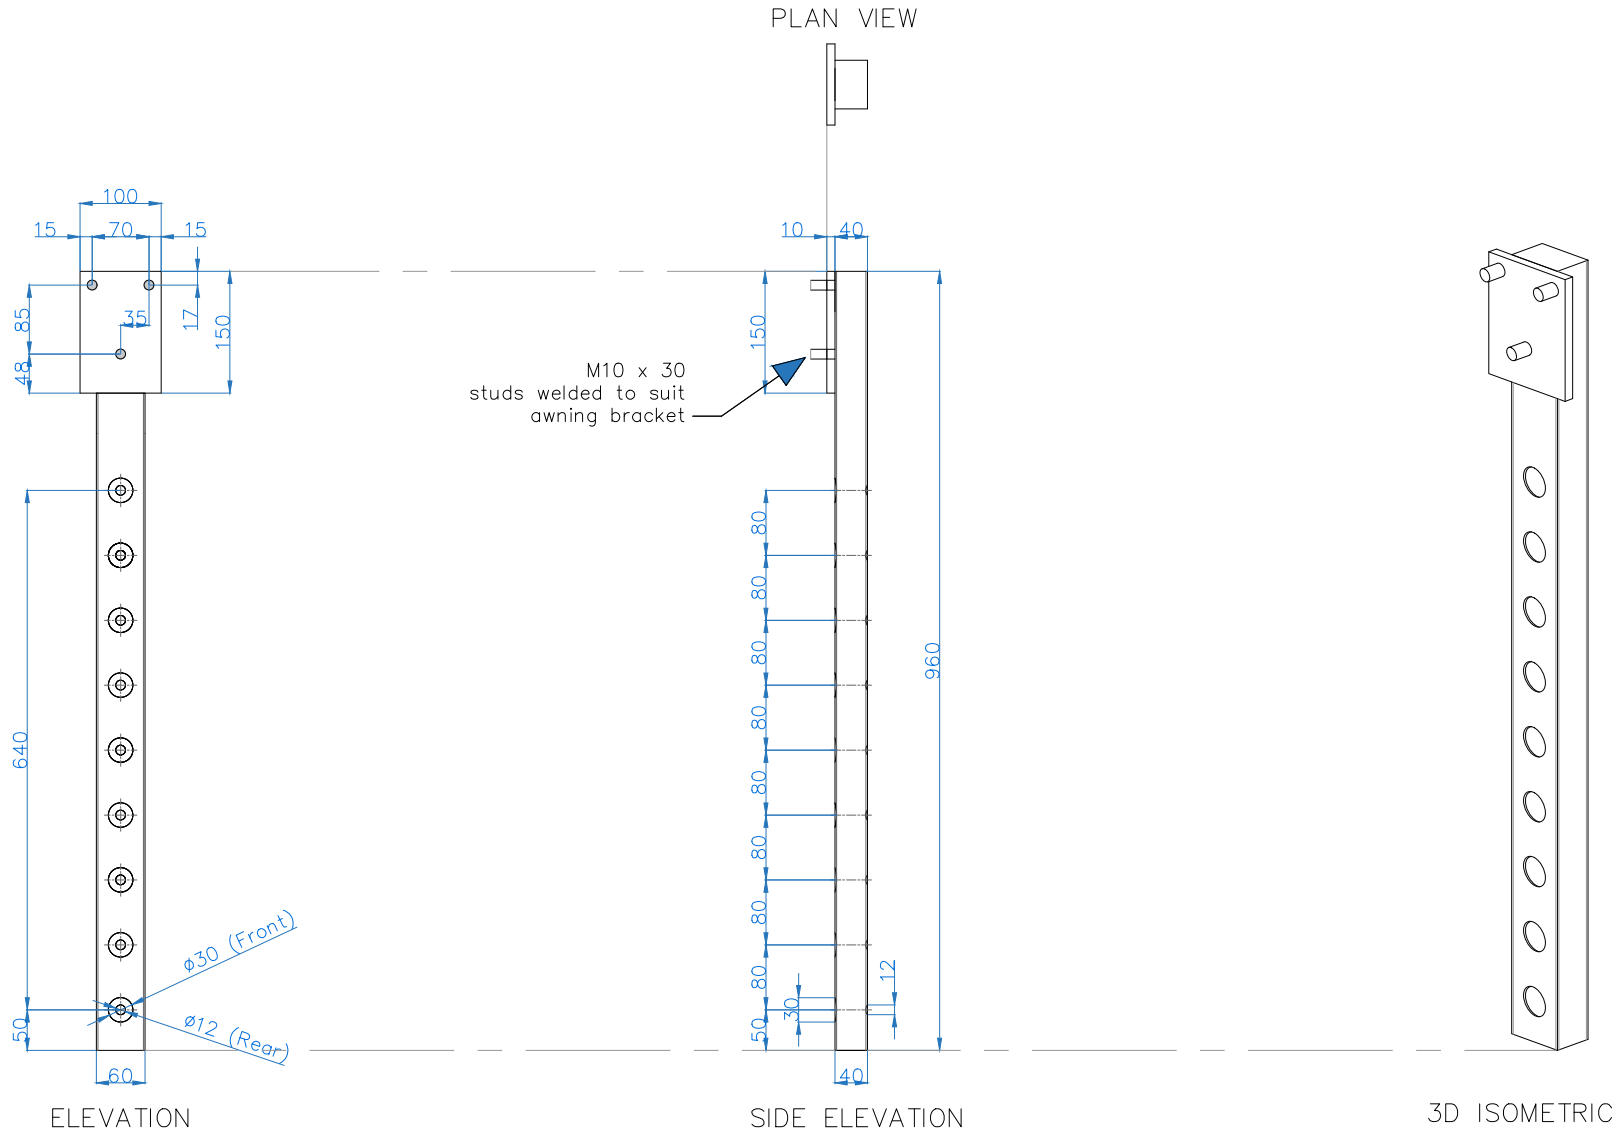

Material: Mild steel, zinc plated & powdercoated

All dimensions are shown in millimetres unless otherwise stated

 CARIBBEAN BLINDS UK LTD	Tel: 0344 800 1947		It is Caribbean Blinds UK Ltd policy to continuously develop and improve our products. We therefore reserve the right to modify or change the detail/design at our discretion and without prior notice. This drawing is the copyright and sole property of Caribbean Blinds UK Ltd. The design/information is private and confidential. It must not be copied, exhibited or communicated to third parties for any purpose other than that for which it was issued without the written consent of Caribbean Blinds UK Ltd.		Drawing Name: Tortola Spreader Plate	
	info@cbsolarshading.co.uk	www.cbsolarshading.co.uk			Drawing Number: CB/FAA/TOR/SP	Rev:
	HEAD OFFICE, FACTORY & SHOWSITE Woodhall Business Park, Sudbury, Suffolk, C010 1WH		Date: 19/04/2022	Scale: NTS	Drawn By: CB	