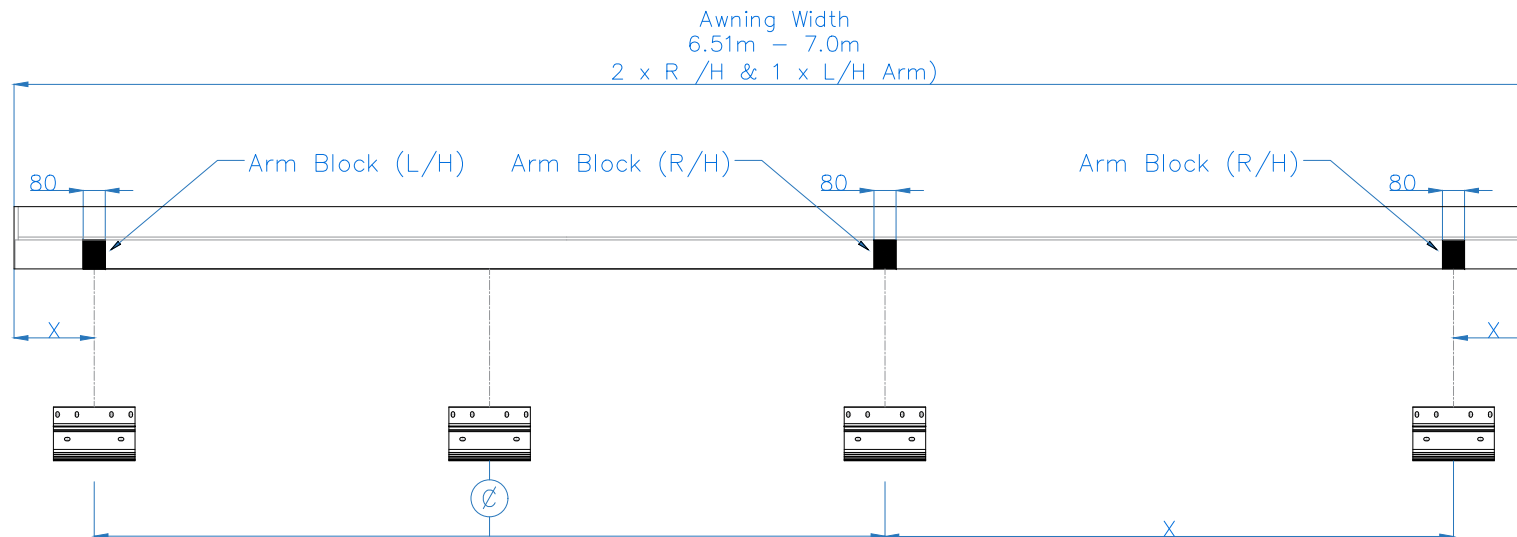

Refer to specification manual for "X" position

All dimensions are shown in millimetres unless otherwise stated

Tel: 0344 800 1947  
 info@cbsolarshading.co.uk    www.cbsolarshading.co.uk  
 HEAD OFFICE, FACTORY & SHOWSITE  
 Woodhall Business Park, Sudbury, Suffolk, C010 1WH

Drawing Name: Cuba Arm & Bracket Positions 6.51m – 7.0m Wide		
Drawing Number: CB/FAA/CUB/ABP-70	Rev:	
Date: 19/04/2022	Scale: NTS	Drawn By: CB