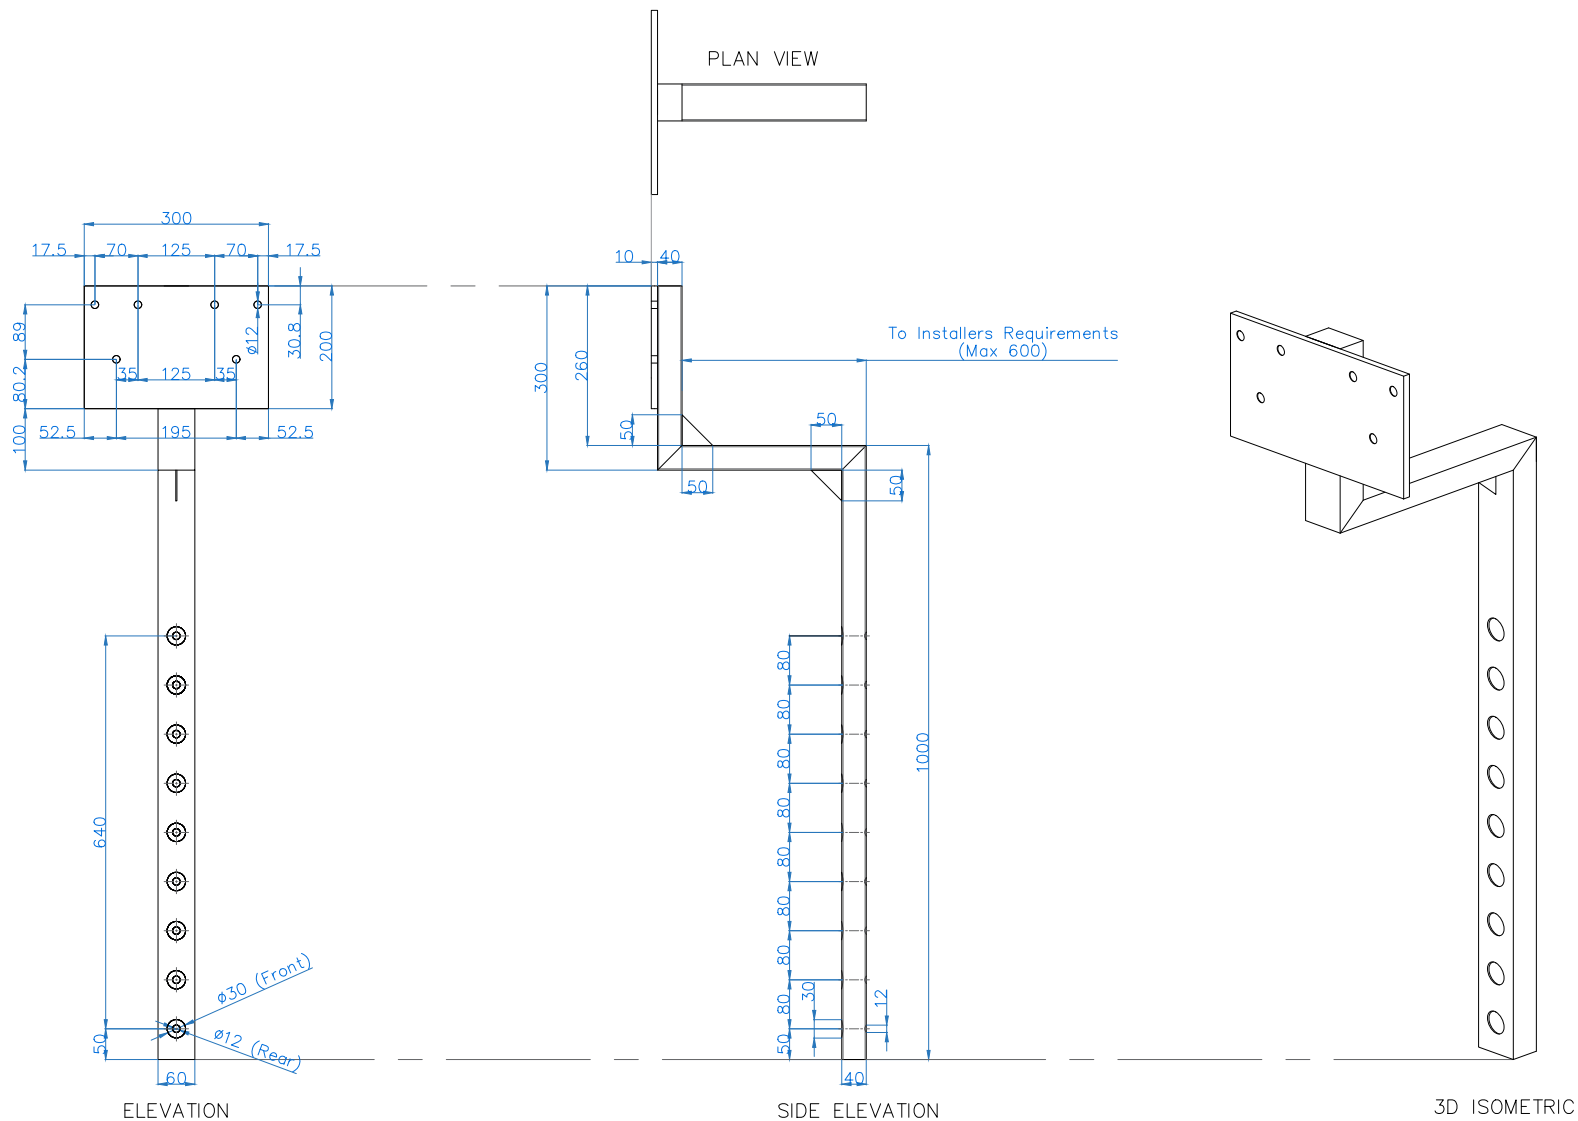

Material: Mild steel, zinc plated & powdercoated

All dimensions are shown in millimetres unless otherwise stated

Tel: 0344 800 1947  
 info@cbsolarshading.co.uk    www.cbsolarshading.co.uk  
 HEAD OFFICE, FACTORY & SHOWSITE  
 Woodhall Business Park, Sudbury, Suffolk, CO10 1WH

Drawing Name: Cuba Cantilever Bracket		
Drawing Number: CB/FAA/CUB/CB	Rev:	
Date: 19/04/2022	Scale: NTS	Drawn By: CB