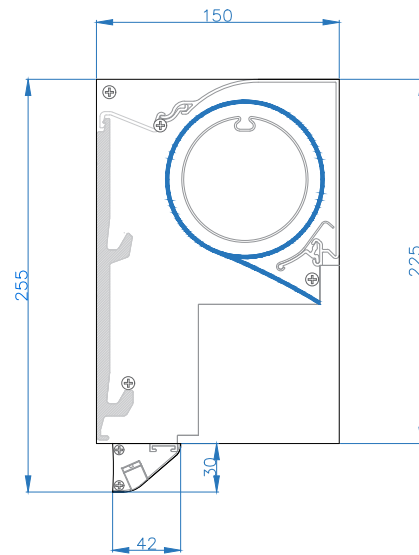

Without LED

With LED

Integrated in Façade

All dimensions are shown in millimetres unless otherwise stated

Tel: 0344 800 1947
 info@cbsolarshading.co.uk www.cbsolarshading.co.uk
 HEAD OFFICE, FACTORY & SHOWSITE
 Woodhall Business Park, Sudbury, Suffolk, C010 1WH

Drawing Name: Cuba Face Fix Section		
Drawing Number: CB/FAA/CUB/FFS	Rev: A	
Date: 26/09/2022	Scale: NTS	Drawn By: CB