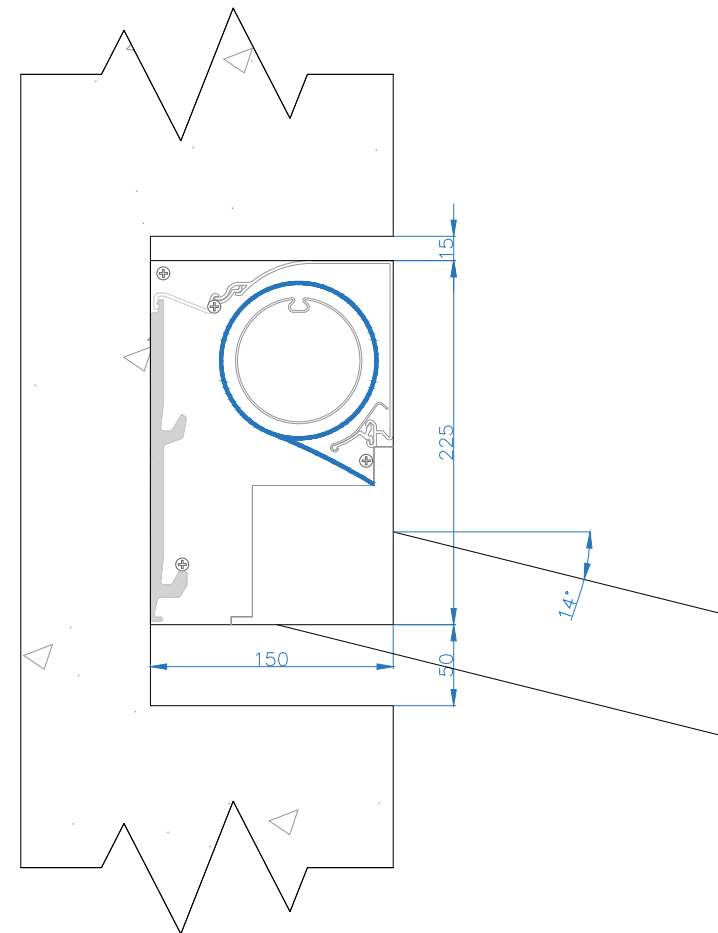

Without LED

With LED

Integrated in Façade

All dimensions are shown in millimetres unless otherwise stated

Tel: 0344 800 1947
 info@cbsolarshading.co.uk www.cbsolarshading.co.uk
 HEAD OFFICE, FACTORY & SHOWSITE
 Woodhall Business Park, Sudbury, Suffolk, C010 1WH

Drawing Name: Cuba Face Fix Section		
Drawing Number: CB/FAA/CUB/FFS	Rev: A	
Date: 26/09/2022	Scale: NTS	Drawn By: CB