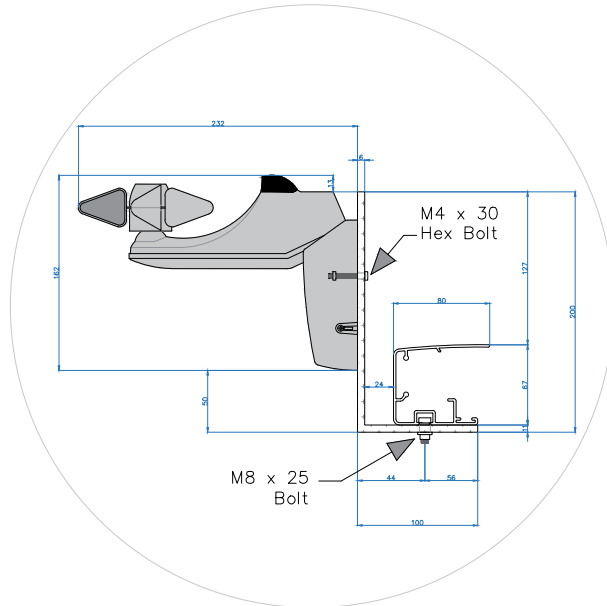

FRONT ELEVATION

PLAN VIEW

L/H ELEVATION

R/H ELEVATION

All dimensions are shown in millimetres unless otherwise stated

Tel: 0344 800 1947
 info@cbsolarshading.co.uk www.cbsolarshading.co.uk
 HEAD OFFICE, FACTORY & SHOWSITE
 Woodhall Business Park, Sudbury, Suffolk, CO10 1WH

Drawing Name: Cayman Sun & Wind Sensor – Bracket Fixing Detail

Drawing Number: CB/TRB/CAY/SWSBFD Rev:

Date: 15/09/2023 Scale: NTS Drawn By: CB