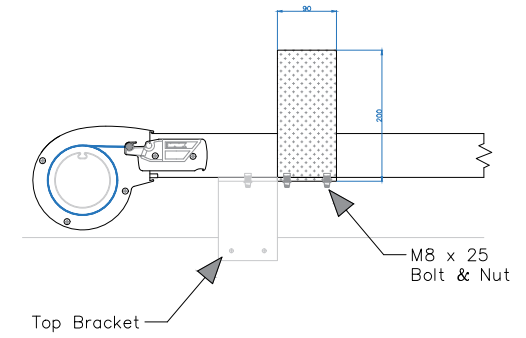

FRONT ELEVATION

PLAN VIEW

L/H ELEVATION

R/H ELEVATION

All dimensions are shown in millimetres unless otherwise stated

Tel: 0344 800 1947
 info@cbsolarshading.co.uk www.cbsolarshading.co.uk
 HEAD OFFICE, FACTORY & SHOWSITE
 Woodhall Business Park, Sudbury, Suffolk, CO10 1WH

Drawing Name: Cayman Sun & Wind Sensor – Bracket Fixing Detail

Drawing Number: CB/TRB/CAY/SWSBFD Rev:

Date: 15/09/2023 Scale: NTS Drawn By: CB