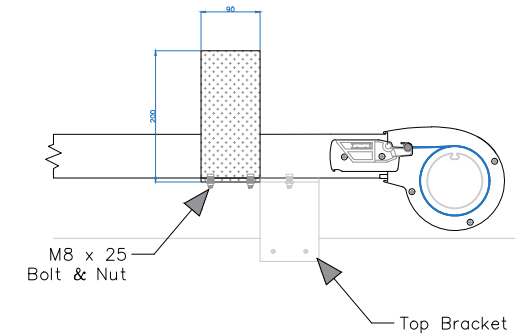

FRONT ELEVATION

PLAN VIEW

L/H ELEVATION

R/H ELEVATION

All dimensions are shown in millimetres unless otherwise stated

Tel: 0344 800 1947
 info@cbsolarshading.co.uk www.cbsolarshading.co.uk
 HEAD OFFICE, FACTORY & SHOWSITE
 Woodhall Business Park, Sudbury, Suffolk, CO10 1WH

Drawing Name: Cayman Sun & Wind Sensor – Bracket Fixing Detail

Drawing Number: CB/TRB/CAY/SWSBFD Rev:

Date: 15/09/2023 Scale: NTS Drawn By: CB