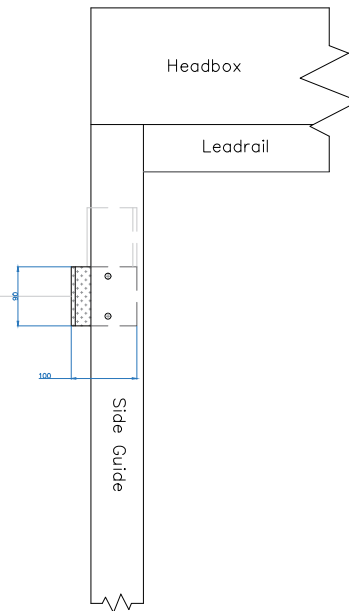

FRONT ELEVATION

PLAN VIEW

L/H ELEVATION

R/H ELEVATION

All dimensions are shown in millimetres unless otherwise stated

Tel: 0344 800 1947
 info@cbsolarshading.co.uk www.cbsolarshading.co.uk
 HEAD OFFICE, FACTORY & SHOWSITE
 Woodhall Business Park, Sudbury, Suffolk, CO10 1WH

Drawing Name: Cayman Sun & Wind Sensor – Bracket Fixing Detail

Drawing Number: CB/TRB/CAY/SWSBFD Rev:

Date: 15/09/2023 Scale: NTS Drawn By: CB