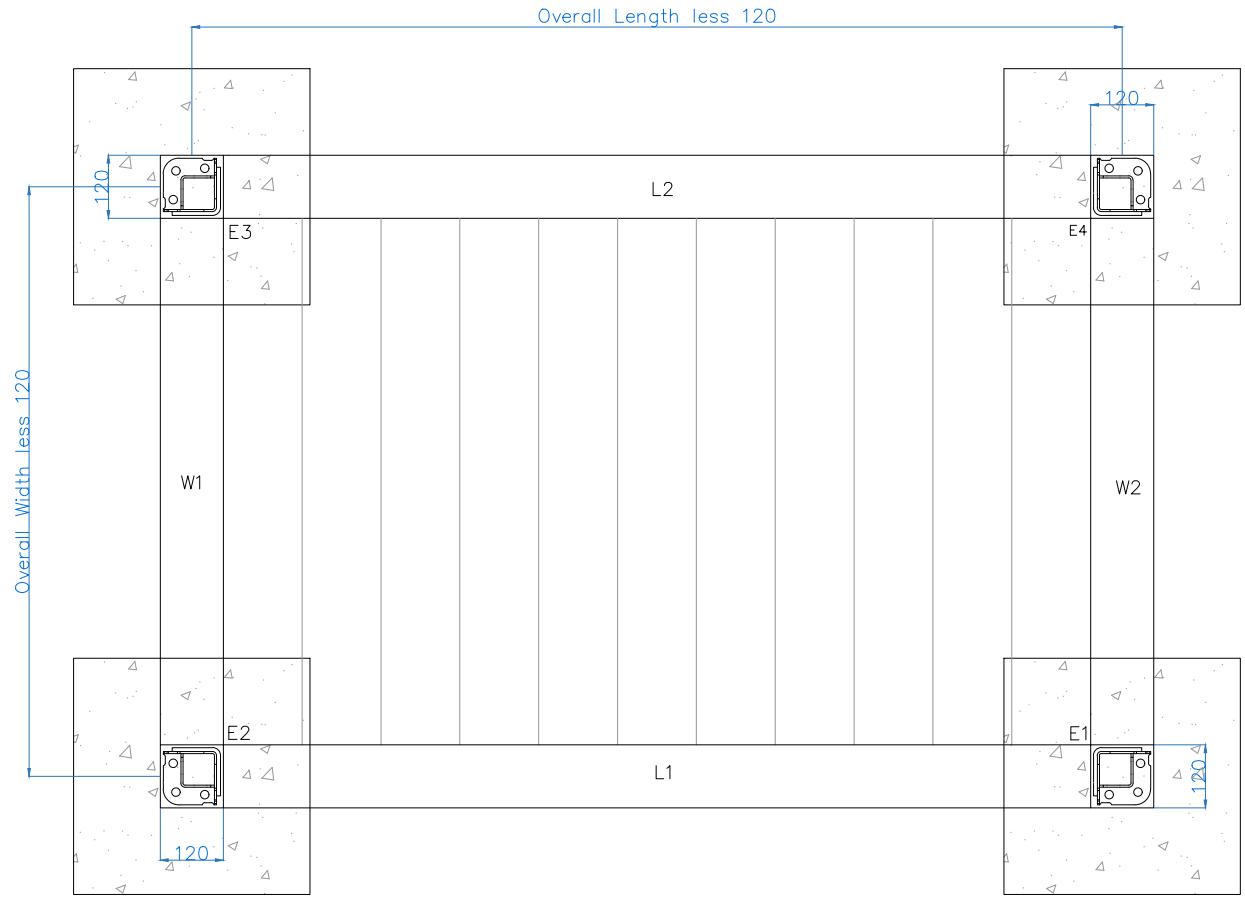

Structure weighs 100kg + 25kg per m<sup>2</sup>

All dimensions are shown in millimetres unless otherwise stated

Tel: 0344 800 1947  
 info@cbsolarshading.co.uk    www.cbsolarshading.co.uk  
 HEAD OFFICE, FACTORY & SHOWSITE  
 Woodhall Business Park, Sudbury, Suffolk, CO10 1WH

Drawing Name: Classic Lite Pod Concrete Pad Setting Out		
Drawing Number: CB/OLP/CLA-L/CPSO		
Date: 17/11/2023	Scale: NTS	Drawn By: CB