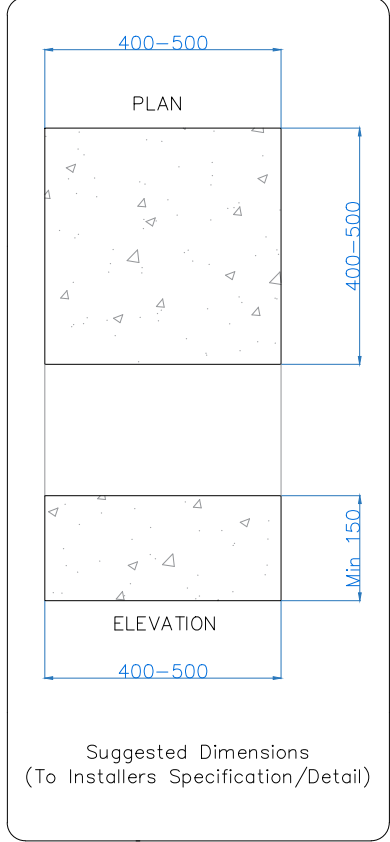

Structure weighs 100kg + 25kg per m<sup>2</sup>

All dimensions are shown in millimetres unless otherwise stated

Tel: 0344 800 1947  
 info@cbsolarshading.co.uk    www.cbsolarshading.co.uk  
 HEAD OFFICE, FACTORY & SHOWSITE  
 Woodhall Business Park, Sudbury, Suffolk, CO10 1WH

Drawing Name: Classic Lite Pod Concrete Pad Setting Out		
Drawing Number: CB/OLP/CLA-L/CPSO		
Date: 17/11/2023	Scale: NTS	Drawn By: CB