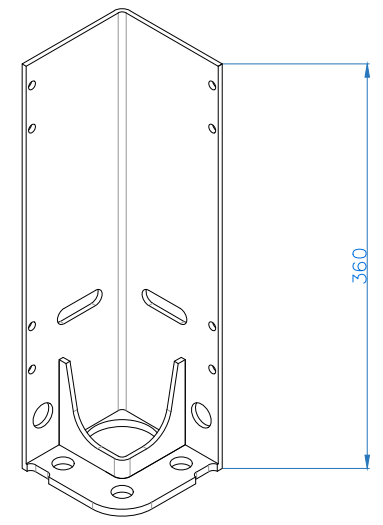

3D INTERNAL BASE PLATE

All dimensions are shown in millimetres unless otherwise stated

Tel: 0344 800 1947
 info@cbsolarshading.co.uk www.cbsolarshading.co.uk
 HEAD OFFICE, FACTORY & SHOWSITE
 Woodhall Business Park, Sudbury, Suffolk, C010 1WH

Drawing Name: Classic Lite Pod Corner Post Base Plate		
Drawing Number: CN/OLP/CLA-L/CPBP		
Date: 17/11/2023	Scale: NTS	Drawn By: CB