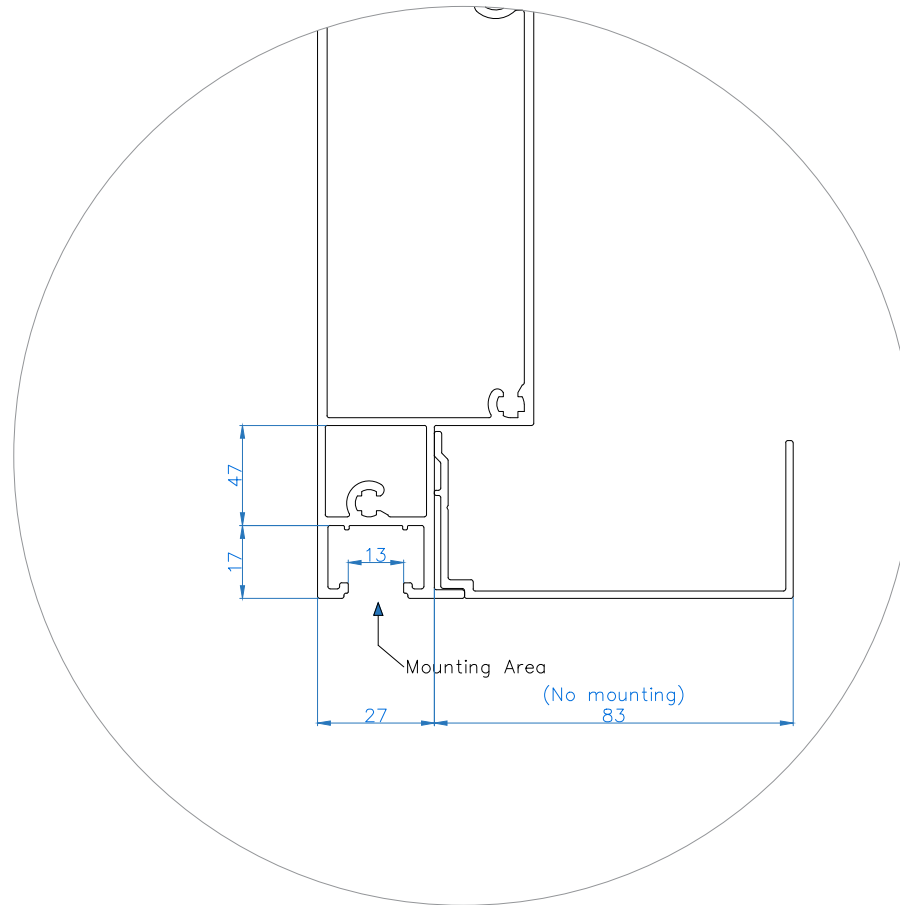

Material: Alu

A maximum weight (load) of 5kg per metre length/width can be applied to the underside of the crossbeam

All dimensions are shown in millimetres unless otherwise stated

 CARIBBEAN BLINDS UK LTD	Tel: 0344 800 1947	It is Caribbean Blinds UK Ltd policy to continuously develop and improve our products. We therefore reserve the right to modify or change the detail/design at our discretion and without prior notice. This drawing is the copyright and sole property of Caribbean Blinds UK Ltd. The design/information is private and confidential. It must not be copied, exhibited or communicated to third parties for any purpose other than that for which it was issued without the written consent of Caribbean Blinds UK Ltd.	Drawing Name: Classic Lite Pod Cross Beam - Mounting Area		
	info@cbsolarshading.co.uk www.cbsolarshading.co.uk		Drawing Number: CB/DLP/CLA-L/CB-MA		
HEAD OFFICE, FACTORY & SHOWSITE Woodhall Business Park, Sudbury, Suffolk, C010 1WH			Date: 17/11/2023	Scale: NTS	Drawn By: CB