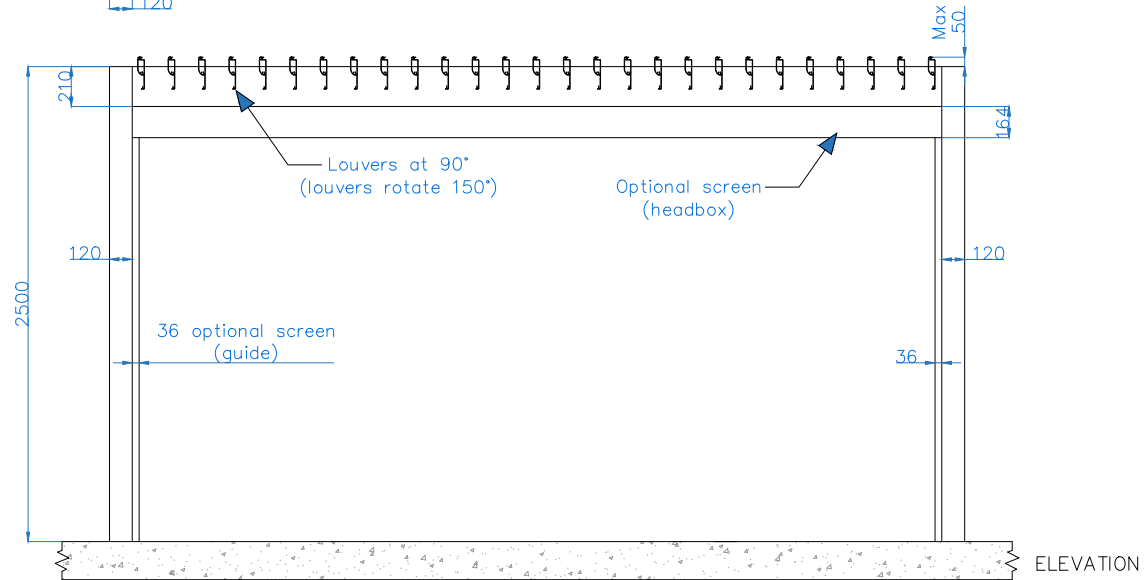

Roof Motor Position &
Roof Rotation Opening Direction

Corner Post

All dimensions are shown in millimetres unless otherwise stated

**CARIBBEAN
BLINDS** UK LTD

Tel: 0344 800 1947

info@cbsolarshading.co.uk

www.cbsolarshading.co.uk

Drawing Name: Classic Lite Pod Single Module
Plan & Elevation

Drawing Number: CB/OLP/CLA-L/SM-PE

Date: 17/11/2023

Scale: NTS

Drawn By: CB