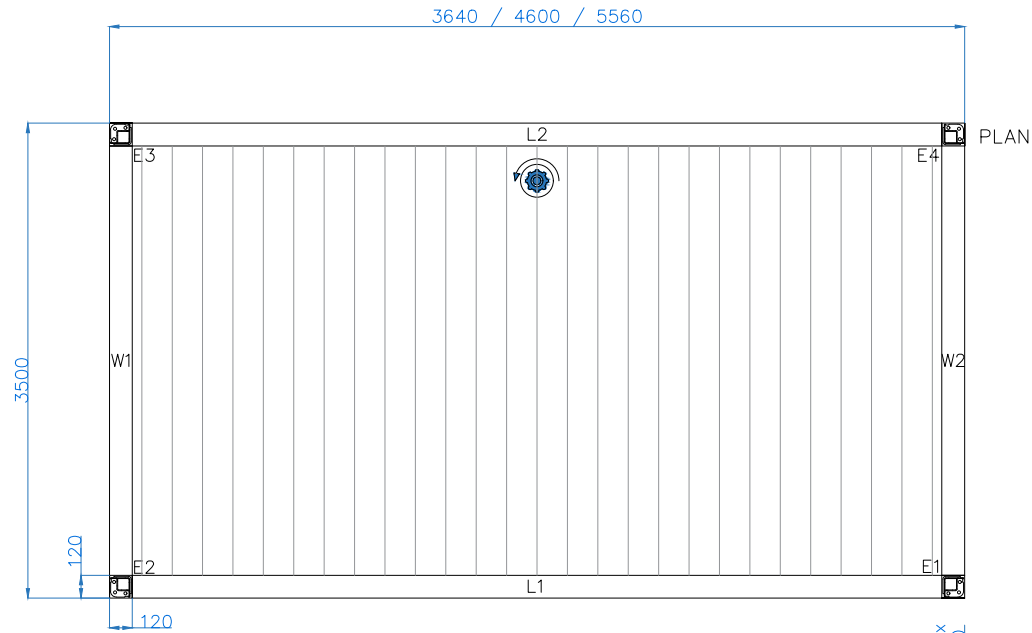

Roof Motor Position &
Roof Rotation Opening Direction

Corner Post

All dimensions are shown in millimetres unless otherwise stated

**CARIBBEAN
BLINDS** UK LTD

Tel: 0344 800 1947

info@cbsolarshading.co.uk

www.cbsolarshading.co.uk

Drawing Name: Classic Lite Pod Single Module
Plan & Elevation

Drawing Number: CB/OLP/CLA-L/SM-PE

Date: 17/11/2023

Scale: NTS

Drawn By: CB