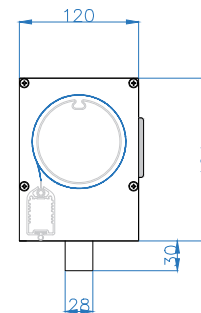

Blind weighs c.12kg per metre width

All dimensions are shown in millimetres unless otherwise stated

Headbox (for slim side guide)

Mounting Detail PLAN VIEW

Slim Side Guide - Face Fix

Headbox (for wide side guide)