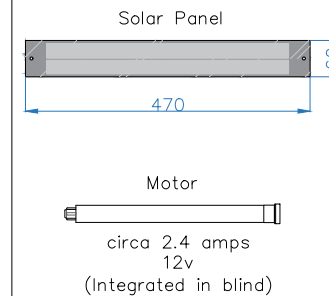

Wide Side Guide - Side Fix

Tel: 0344 800 1947

info@cbsolarshading.co.uk

www.cbsolarshading.co.uk

HEAD OFFICE, FACTORY & SHOWSITE
Woodhall Business Park, Sudbury, Suffolk, CO10 1WH

It is Caribbean Blinds UK Ltd policy to continuously develop and improve our products. We therefore reserve the right to modify or change the detail/design at our discretion and without prior notice. This drawing is the copyright and sole property of Caribbean Blinds UK Ltd. The design/information is private and confidential. It must not be copied, exhibited or communicated to third parties for any purpose other than that for which it was issued without the written consent of Caribbean Blinds UK Ltd.

Drawing Name: Dominica Solar Arrangement & Mounting

Drawing Number: CB/ERB/DOM-S/AM

Rev:

Date: 09/01/2024

Scale: NTS

Drawn By: CB