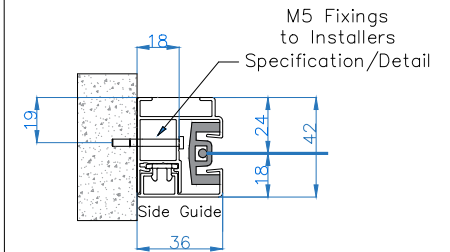

Slim Side Guide - Side Fix