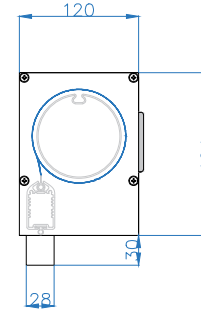

Blind weighs c.12kg per metre width

All dimensions are shown in millimetres unless otherwise stated

Headbox (for slim side guide)

Mounting Detail PLAN VIEW

Slim Side Guide - Face Fix

Headbox (for wide side guide)