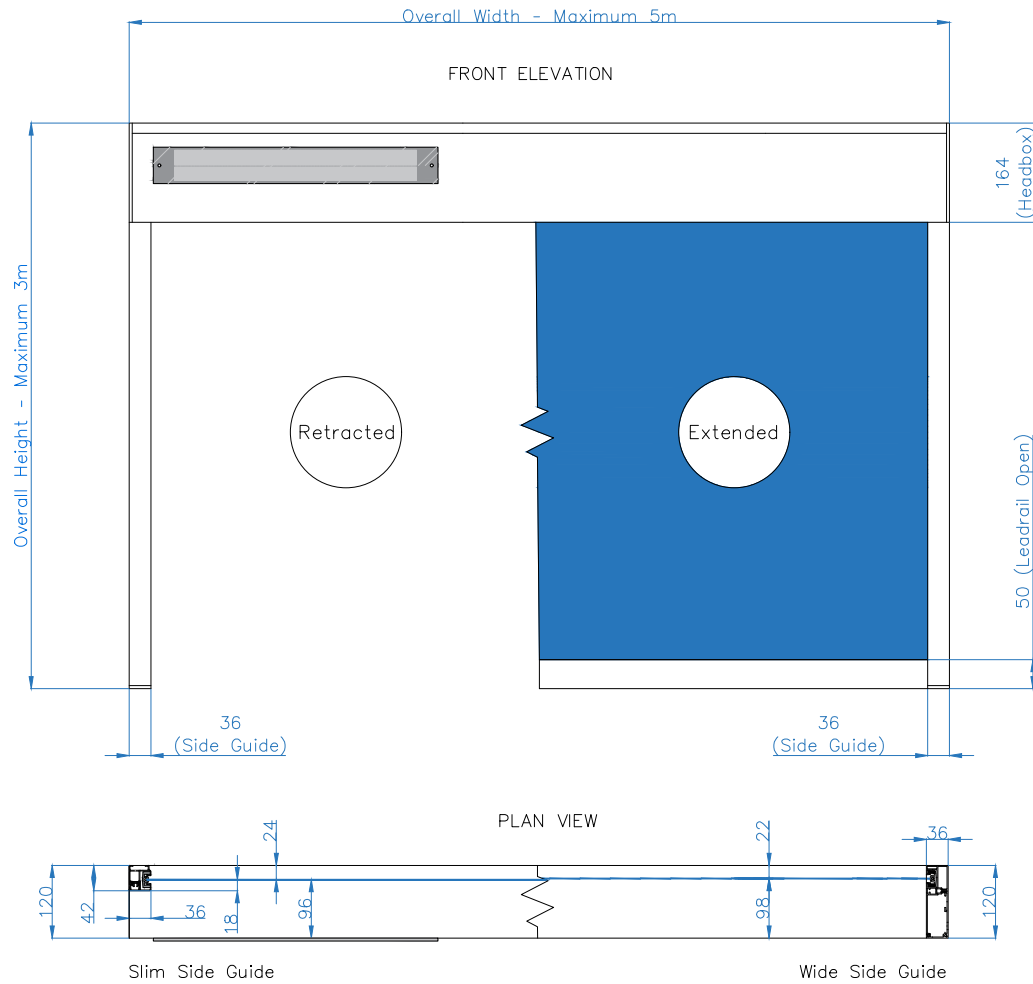

Blind weighs c.12kg per metre width

All dimensions are shown in millimetres unless otherwise stated

Headbox (for slim side guide)

Mounting Detail PLAN VIEW

Slim Side Guide - Face Fix

Headbox (for wide side guide)

Mounting Detail PLAN VIEW

Slim Side Guide - Side Fix

Wide Side Guide - Side Fix

Tel: 0344 800 1947

info@cbsolarshading.co.uk

www.cbsolarshading.co.uk

HEAD OFFICE, FACTORY & SHOWSITE
Woodhall Business Park, Sudbury, Suffolk, CO10 1WH

Drawing Name: Dominica Solar Arrangement & Mounting

Drawing Number: CB/ERB/DOM-S/AM

Rev:

Date: 09/01/2024

Scale: NTS

Drawn By: CB