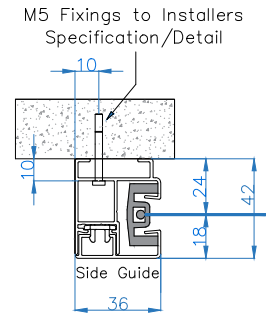

Blind weighs c.12kg per metre width

All dimensions are shown in millimetres unless otherwise stated

Headbox (for slim side guide)

Mounting Detail PLAN VIEW

Slim Side Guide - Face Fix

Headbox (for wide side guide)