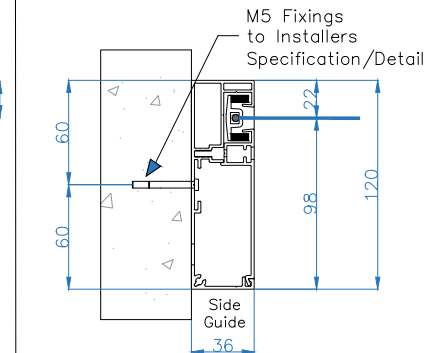

Blind weighs c.12kg per metre width

All dimensions are shown in millimetres unless otherwise stated

Headbox (for slim side guide)

Mounting Detail PLAN VIEW

Slim Side Guide - Face Fix

Headbox (for wide side guide)

Mounting Detail PLAN VIEW

Slim Side Guide - Side Fix

Wide Side Guide - Side Fix

Tel: 0344 800 1947

info@cbsolarshading.co.uk

www.cbsolarshading.co.uk

HEAD OFFICE, FACTORY & SHOWSITE
Woodhall Business Park, Sudbury, Suffolk, CO10 1WH

Drawing Name: Dominica Solar Arrangement & Mounting

Drawing Number: CB/ERB/DOM-S/AM

Rev:

Date: 09/01/2024

Scale: NTS

Drawn By: CB