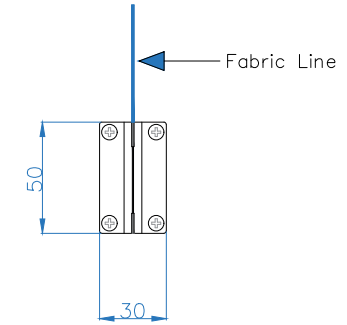

Headbox (for slim side guide)

SIDE VIEW

Headbox (for wide side guide)

SIDE VIEW

Leadrail

SIDE VIEW

Slim Side Guide

PLAN VIEW

Spacer

PLAN VIEW

Solar Panel

FRONT VIEW

Wide Side Guide

PLAN VIEW

All dimensions are shown in millimetres unless otherwise stated

Tel: 0344 800 1947