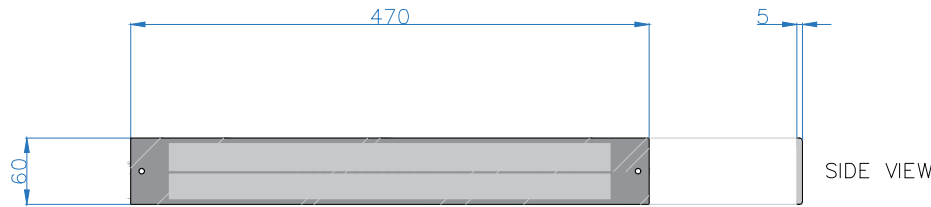

Headbox (for slim side guide)

SIDE VIEW

Headbox (for wide side guide)

SIDE VIEW

Leadrail

SIDE VIEW

Slim Side Guide

PLAN VIEW

Spacer

PLAN VIEW

Solar Panel

FRONT VIEW

Wide Side Guide

PLAN VIEW

All dimensions are shown in millimetres unless otherwise stated

Tel: 0344 800 1947

Drawing Name: Dominica Solar Sections

Drawing Number: CB/ERB/DOM-S/S

Date: 09/01/2024

Scale: NTS

Rev:

Drawn By: CB