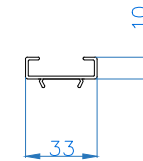

Headbox (for slim side guide)

SIDE VIEW

Headbox (for wide side guide)

SIDE VIEW

Leadrail

SIDE VIEW

Slim Side Guide

PLAN VIEW

Spacer

PLAN VIEW

Solar Panel

FRONT VIEW

Wide Side Guide

PLAN VIEW

All dimensions are shown in millimetres unless otherwise stated

Tel: 0344 800 1947