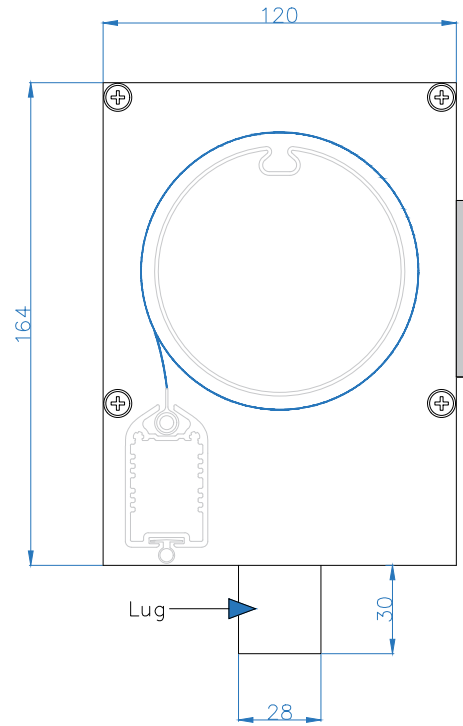

Headbox (for slim side guide)

SIDE VIEW

Headbox (for wide side guide)

SIDE VIEW

Leadrail

SIDE VIEW

Slim Side Guide

PLAN VIEW

Spacer

PLAN VIEW

Solar Panel

FRONT VIEW

Wide Side Guide

PLAN VIEW

All dimensions are shown in millimetres unless otherwise stated

Tel: 0344 800 1947

Drawing Name: Dominica Solar Sections

Drawing Number: CB/ERB/DOM-S/S

Date: 09/01/2024

Scale: NTS

Rev:

Drawn By: CB