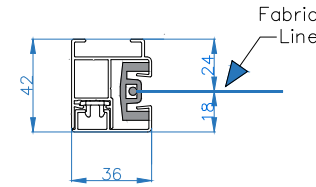

Headbox (for slim side guide)

SIDE VIEW

Headbox (for wide side guide)

SIDE VIEW

Leadrail

SIDE VIEW

Slim Side Guide

PLAN VIEW

Spacer

PLAN VIEW

Solar Panel

FRONT VIEW

Wide Side Guide

PLAN VIEW

All dimensions are shown in millimetres unless otherwise stated

Tel: 0344 800 1947