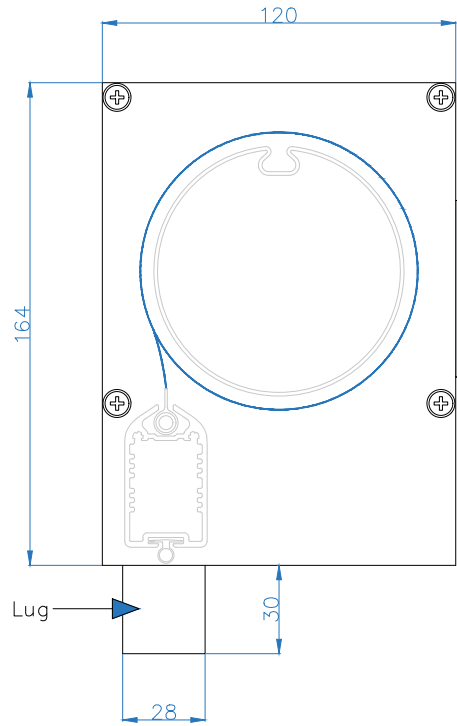

Headbox (for slim side guide)

SIDE VIEW

Headbox (for wide side guide)

SIDE VIEW

Leadrail

SIDE VIEW

Slim Side Guide

PLAN VIEW

Spacer

PLAN VIEW

Solar Panel

FRONT VIEW

Wide Side Guide

PLAN VIEW

All dimensions are shown in millimetres unless otherwise stated

Tel: 0344 800 1947

Drawing Name: Dominica Solar Sections

Drawing Number: CB/ERB/DOM-S/S

Date: 09/01/2024

Scale: NTS

Rev:

Drawn By: CB