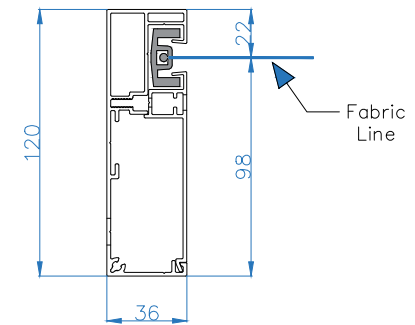

Spacer

PLAN VIEW

Solar Panel

FRONT VIEW

Wide Side Guide

PLAN VIEW

All dimensions are shown in millimetres unless otherwise stated

Tel: 0344 800 1947

Drawing Name: Dominica Solar Sections

Drawing Number: CB/ERB/DOM-S/S

Date: 09/01/2024

Scale: NTS

Rev:

Drawn By: CB