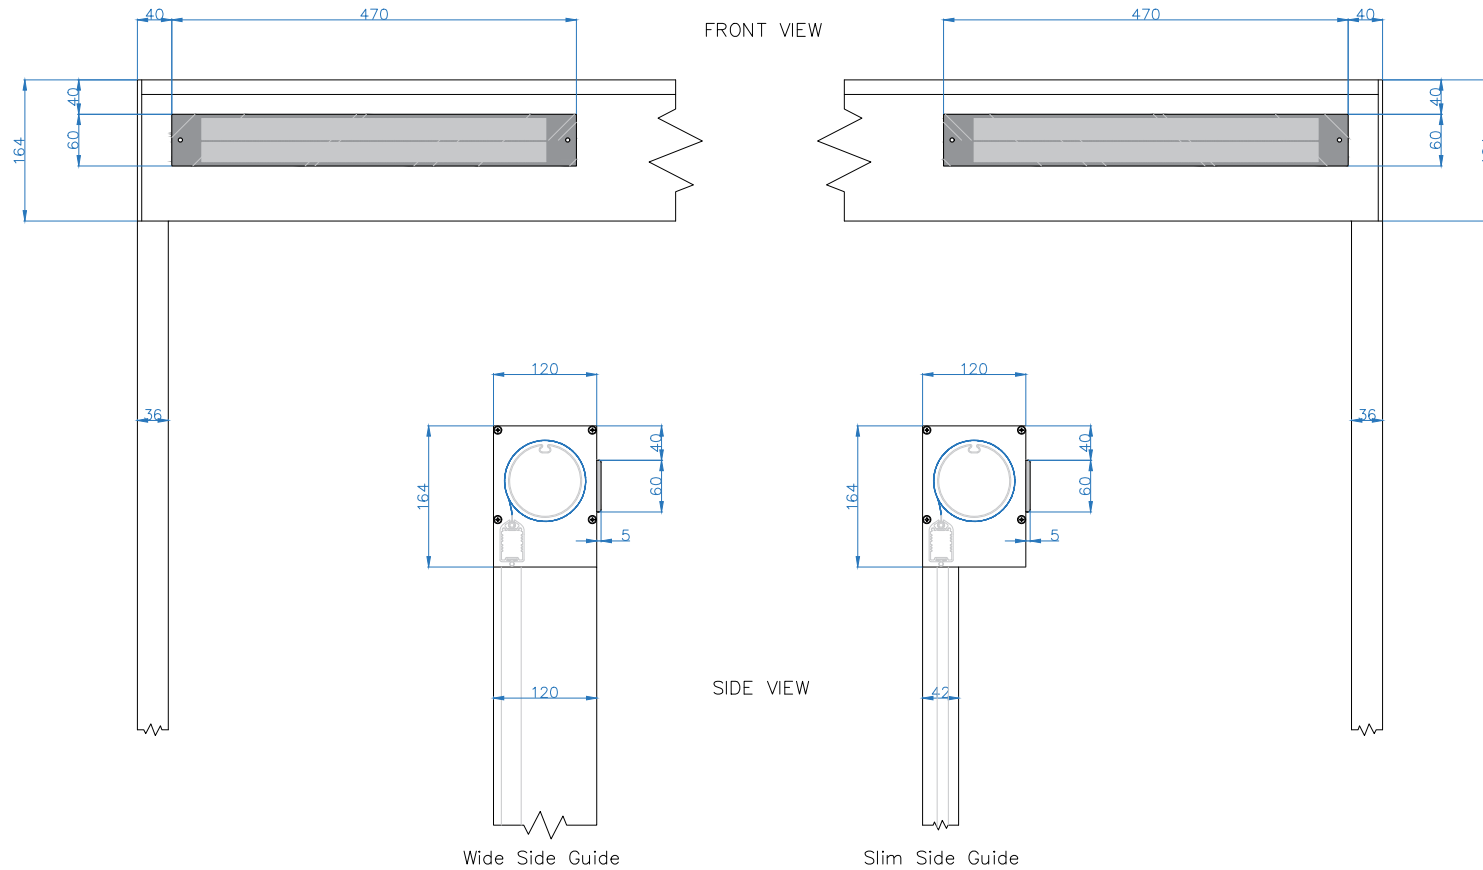

Left hand standard – right hand optional

All dimensions are shown in millimetres unless otherwise stated

Tel: 0344 800 1947
 info@cbsolarshading.co.uk www.cbsolarshading.co.uk
 HEAD OFFICE, FACTORY & SHOWSITE
 Woodhall Business Park, Sudbury, Suffolk, CO10 1WH

Drawing Name: Dominica Solar – Solar Panel Position & Arrangement	
Drawing Number: CB/ERB/DOM-S/SP-PA	Rev:
Date: 01/12/2023	Scale: NTS Drawn By: CB