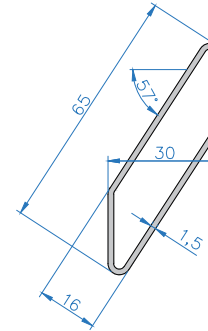

Panel Frame

Panel Louver

Top Rail

Bottom Rail

All dimensions are shown in millimetres unless otherwise stated

Tel: 0344 800 1947
 info@cbsolarshading.co.uk www.cbsolarshading.co.uk
 HEAD OFFICE, FACTORY & SHOWSITE
 Woodhall Business Park, Sudbury, Suffolk, C010 1WH

Drawing Name: Sliding Panels – Sections		
Drawing Number: CB/O LP/SP-S	Rev:	
Date: 23/01/2024	Scale: NTS	Drawn By: CB