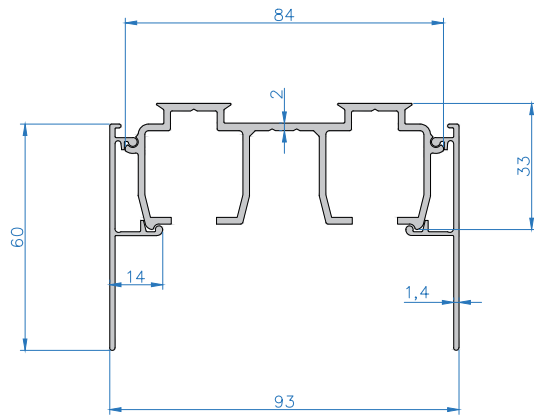

Panel Frame

Panel Louver

Top Rail

Bottom Rail

All dimensions are shown in millimetres unless otherwise stated

Tel: 0344 800 1947
 info@cbsolarshading.co.uk www.cbsolarshading.co.uk
 HEAD OFFICE, FACTORY & SHOWSITE
 Woodhall Business Park, Sudbury, Suffolk, C010 1WH

Drawing Name: Sliding Panels – Sections		
Drawing Number: CB/O LP/SP-S	Rev:	
Date: 23/01/2024	Scale: NTS	Drawn By: CB