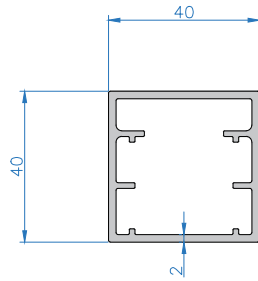

Panel Frame

Panel Louver

Top Rail

Bottom Rail

All dimensions are shown in millimetres unless otherwise stated

Tel: 0344 800 1947
 info@cbsolarshading.co.uk www.cbsolarshading.co.uk
 HEAD OFFICE, FACTORY & SHOWSITE
 Woodhall Business Park, Sudbury, Suffolk, C010 1WH

Drawing Name: Sliding Panels – Sections		
Drawing Number: CB/O LP/SP-S	Rev:	
Date: 23/01/2024	Scale: NTS	Drawn By: CB