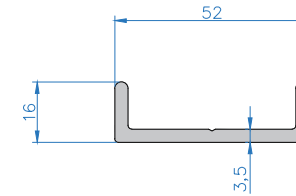

Panel Frame

Panel Louver

Top Rail

Bottom Rail

All dimensions are shown in millimetres unless otherwise stated

Tel: 0344 800 1947
 info@cbsolarshading.co.uk www.cbsolarshading.co.uk
 HEAD OFFICE, FACTORY & SHOWSITE
 Woodhall Business Park, Sudbury, Suffolk, C010 1WH

Drawing Name: Sliding Panels – Sections		
Drawing Number: CB/O LP/SP-S	Rev:	
Date: 23/01/2024	Scale: NTS	Drawn By: CB