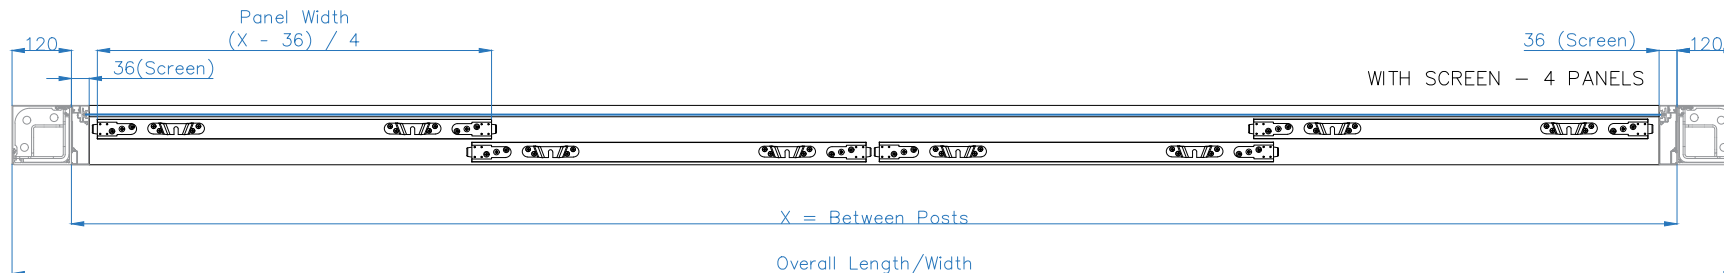

LENGTH/WIDTH	NO. OF PANELS
upto 2.50m	2
2.51 – 3.00m	2
3.01 – 3.50m	4
3.51 – 4.00m	4
4.01 – 4.50m	4
4.51 – 5.00m	4
5.01 – 5.50m	4
5.51 – 6.00m	4

All dimensions are shown in millimetres unless otherwise stated

Drawing Name: Sliding Panels – Width & Qty

Drawing Number: CB/O LP/SP–WQ

Rev:

Date: 23/01/2024

Scale: NTS

Drawn By: CB