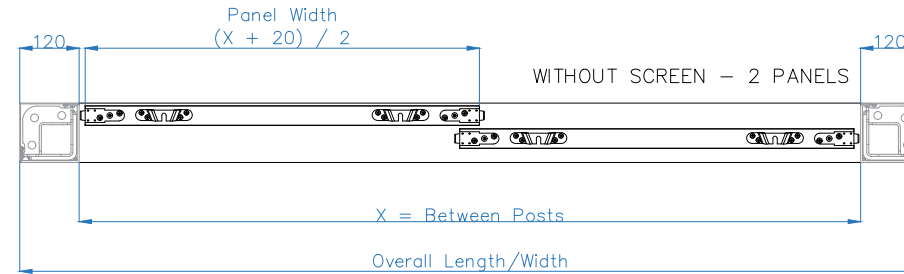

LENGTH/WIDTH	NO. OF PANELS
upto 2.50m	2
2.51 – 3.00m	2
3.01 – 3.50m	4
3.51 – 4.00m	4
4.01 – 4.50m	4
4.51 – 5.00m	4
5.01 – 5.50m	4
5.51 – 6.00m	4

All dimensions are shown in millimetres unless otherwise stated

Drawing Name: Sliding Panels – Width & Qty

Drawing Number: CB/O LP/SP–WQ

Rev:

Date: 23/01/2024

Scale: NTS

Drawn By: CB