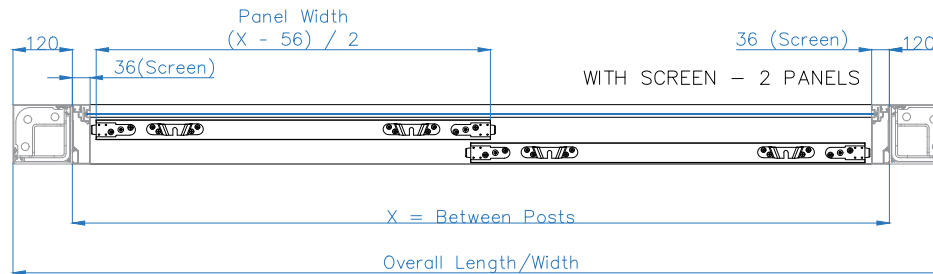

LENGTH/WIDTH	NO. OF PANELS
upto 2.50m	2
2.51 – 3.00m	2
3.01 – 3.50m	4
3.51 – 4.00m	4
4.01 – 4.50m	4
4.51 – 5.00m	4
5.01 – 5.50m	4
5.51 – 6.00m	4

All dimensions are shown in millimetres unless otherwise stated

Drawing Name: Sliding Panels – Width & Qty

Drawing Number: CB/O LP/SP–WQ

Rev:

Date: 23/01/2024

Scale: NTS

Drawn By: CB