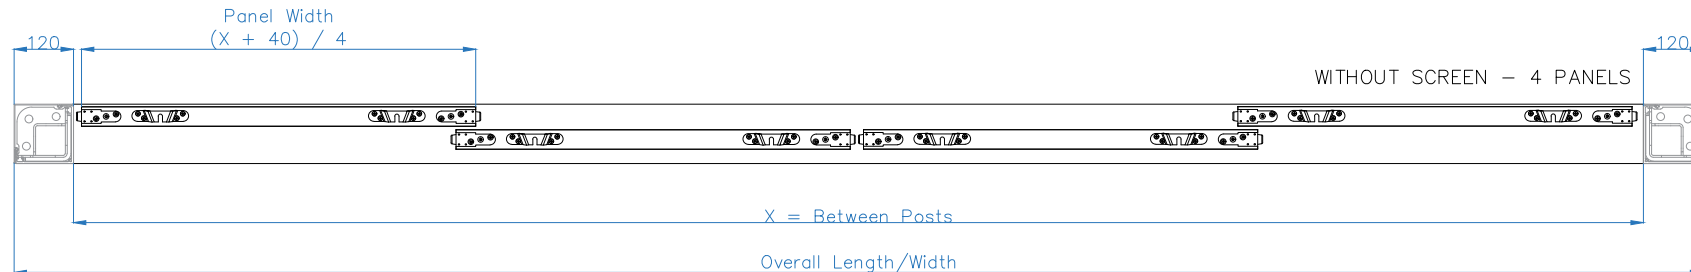

LENGTH/WIDTH	NO. OF PANELS
upto 2.50m	2
2.51 – 3.00m	2
3.01 – 3.50m	4
3.51 – 4.00m	4
4.01 – 4.50m	4
4.51 – 5.00m	4
5.01 – 5.50m	4
5.51 – 6.00m	4

All dimensions are shown in millimetres unless otherwise stated

Drawing Name: Sliding Panels – Width & Qty

Drawing Number: CB/O LP/SP–WQ

Rev:

Date: 23/01/2024

Scale: NTS

Drawn By: CB